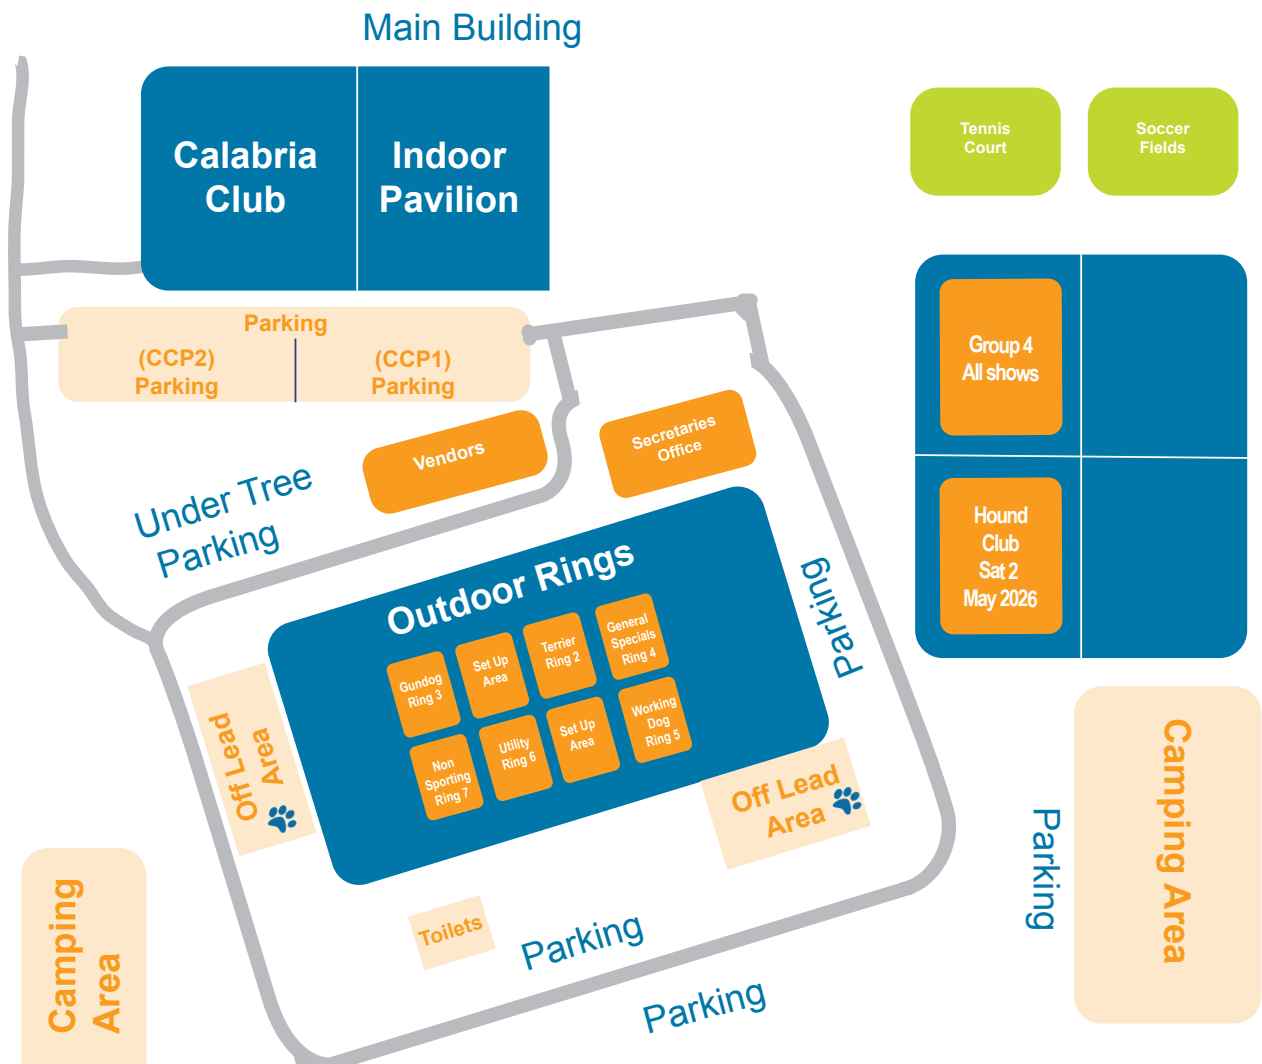

The Bulla Amenities Show Committee would like to take this opportunity to thank our Sponsors for these shows.

Plush Puppy | Orivet | Maiko Pet Supplies
Royal Canin | Brett White

We would also like to thank the many people who have donated sashes and rosettes to these shows. There are way too many to thank you individually but without your support it would make it very hard in this climate to put on these shows. We are forever grateful to all the exhibitors and the workers behind the scenes.

We must thank the people who have helped whenever we have run a Sprint Dog or a BBQ to raise funds for these shows.

Leanne Cassar, Julie Keenan, Rebecca Sloan, Janelle Convery, Tina Burton, Ben De Koning, Alan McVilly, Terry Cochrane, Peter Griffiths, Sue Hutcheson, Debbie Parker and members of the Management Committee who stepped in when we needed help. These people are not on our small committee but were there whenever help was needed.

Barbara McVilly (Chair)