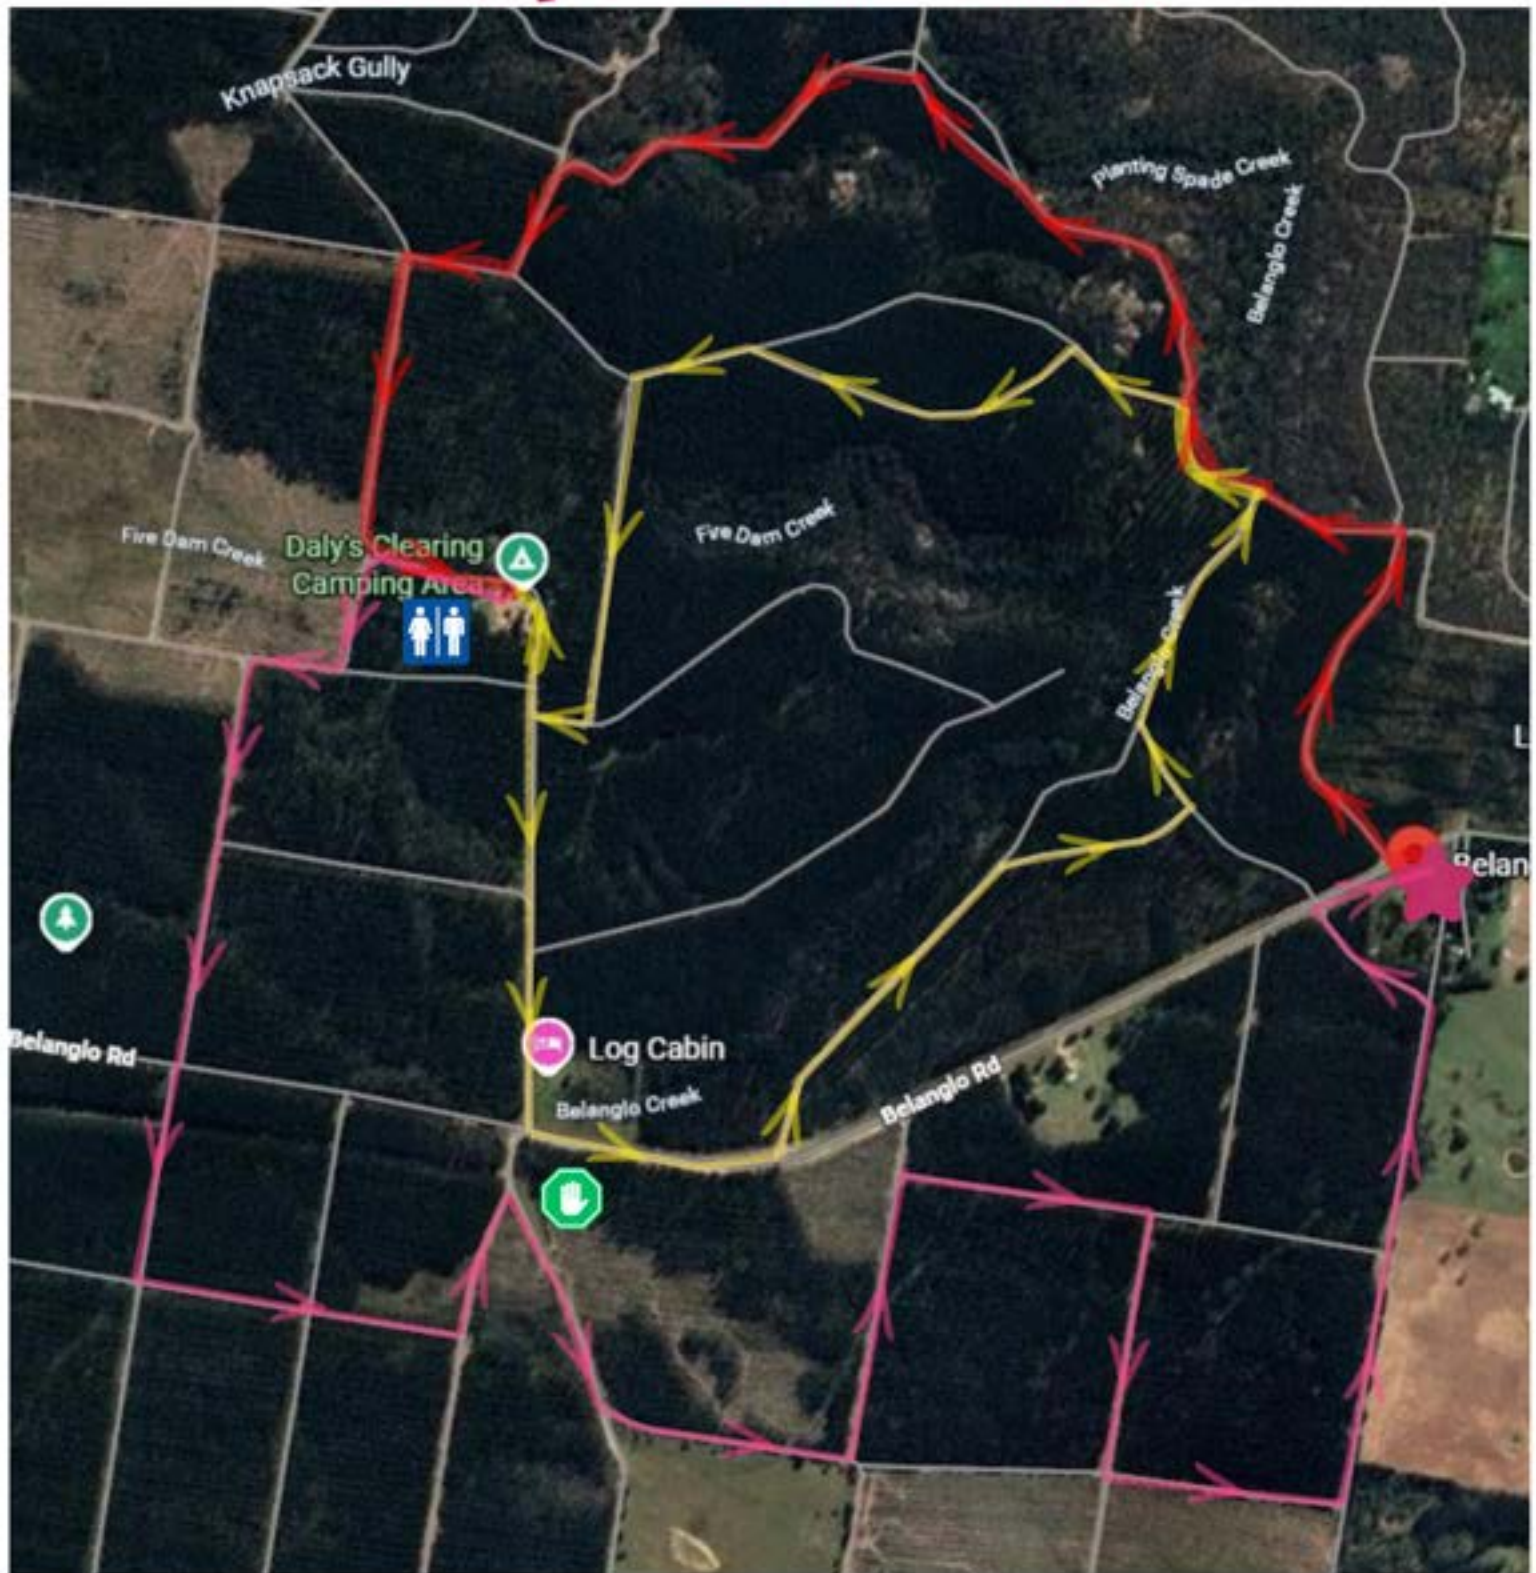

If you are travelling North from Goulburn, you will take a Left turn onto Belanglo road. Follow this road approximately 2km, and you will find the hut on the Left.

Map - Base Camp

Check In - Dogs and backpack will be weighed here, Dogs will be checked and Memberships will be sighted, Compass collected and given back here. To receive Qually, compass must be given back.

Fire Pit

Map - Hike Trail

 Base Camp - Start Finish

 Rest 1 and 2

 Rest 3

 Section 1 - 4km*

 Section 2 - 5km*

 Section 3 - 7km total, break after another 3.5km* then 3.5km* til home