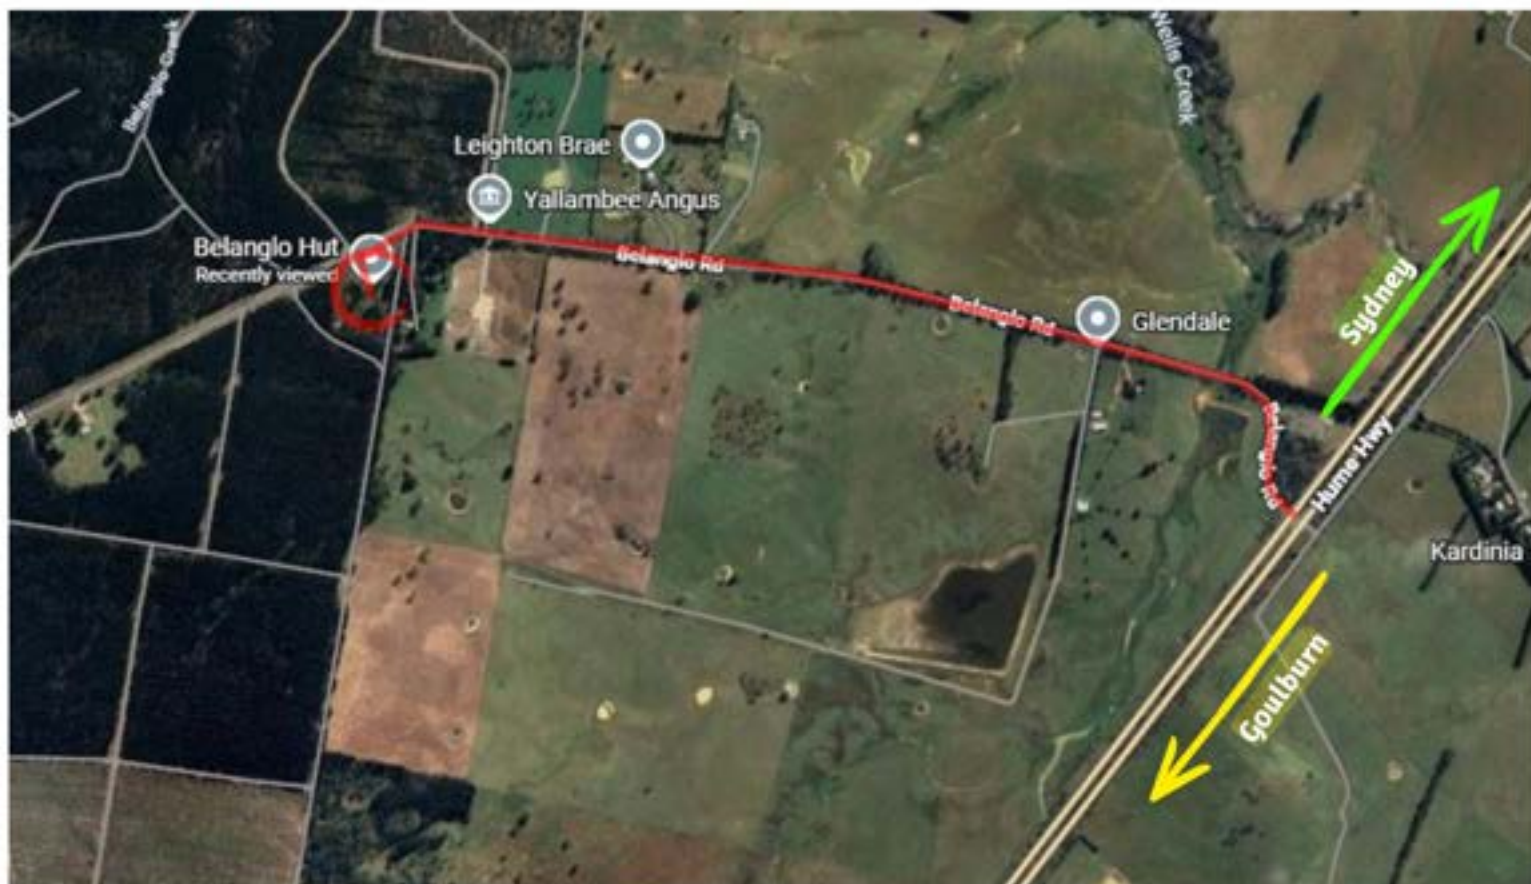

So to you, we say a grateful

Thank You

Map - Arriving to Base Camp

Address - *Belanglo Hut*

221 Belanglo Rd, Belanglo NSW 2577

Address for the Base Camp is “**221 Belanglo Rd, Belanglo NSW 2577**”
Or if you use Google Maps, or Waze, simply typing in “**Belanglo Hut**” will also get you there.

If you are travelling south from Sydney, you will take a right turn onto Belanglo road. To do this you will have to cross the highway, please take care. Follow this road approximately 2km, and you will find the hut on the Left.