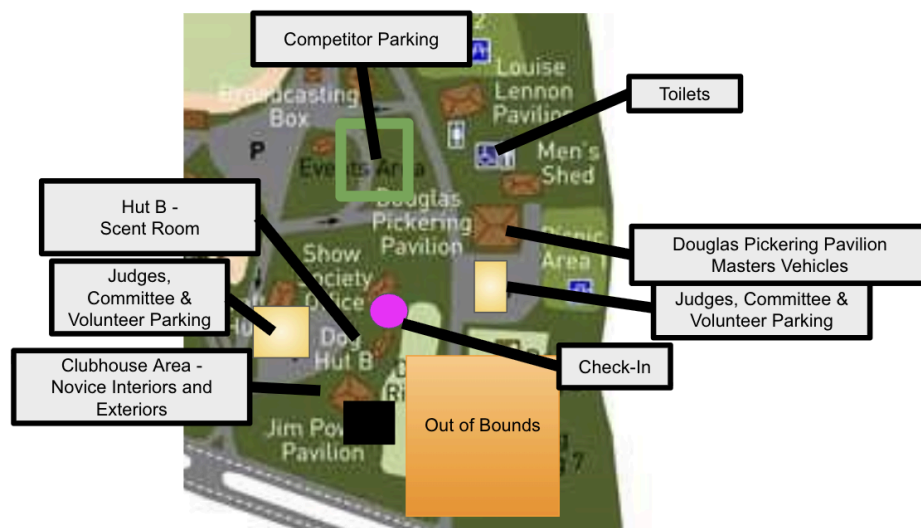

Extreme Weather: Post on "DNSW ANKC Scent Work" Facebook page or (Mel) 0405 028 933

Map:

- The road next to the fenced dog rings is OUT OF BOUNDS. Please do not drive or park down this road.
- **NO** dogs are permitted on Dog Ring 1 (the main grass area) unless called up for marshalling. Do NOT wait at the marshalling area unless you have been called up by our stewards. You will be asked to move.
- Please use common sense and courtesy to other competitors when moving around with your dog/s prior to and after your search/es.