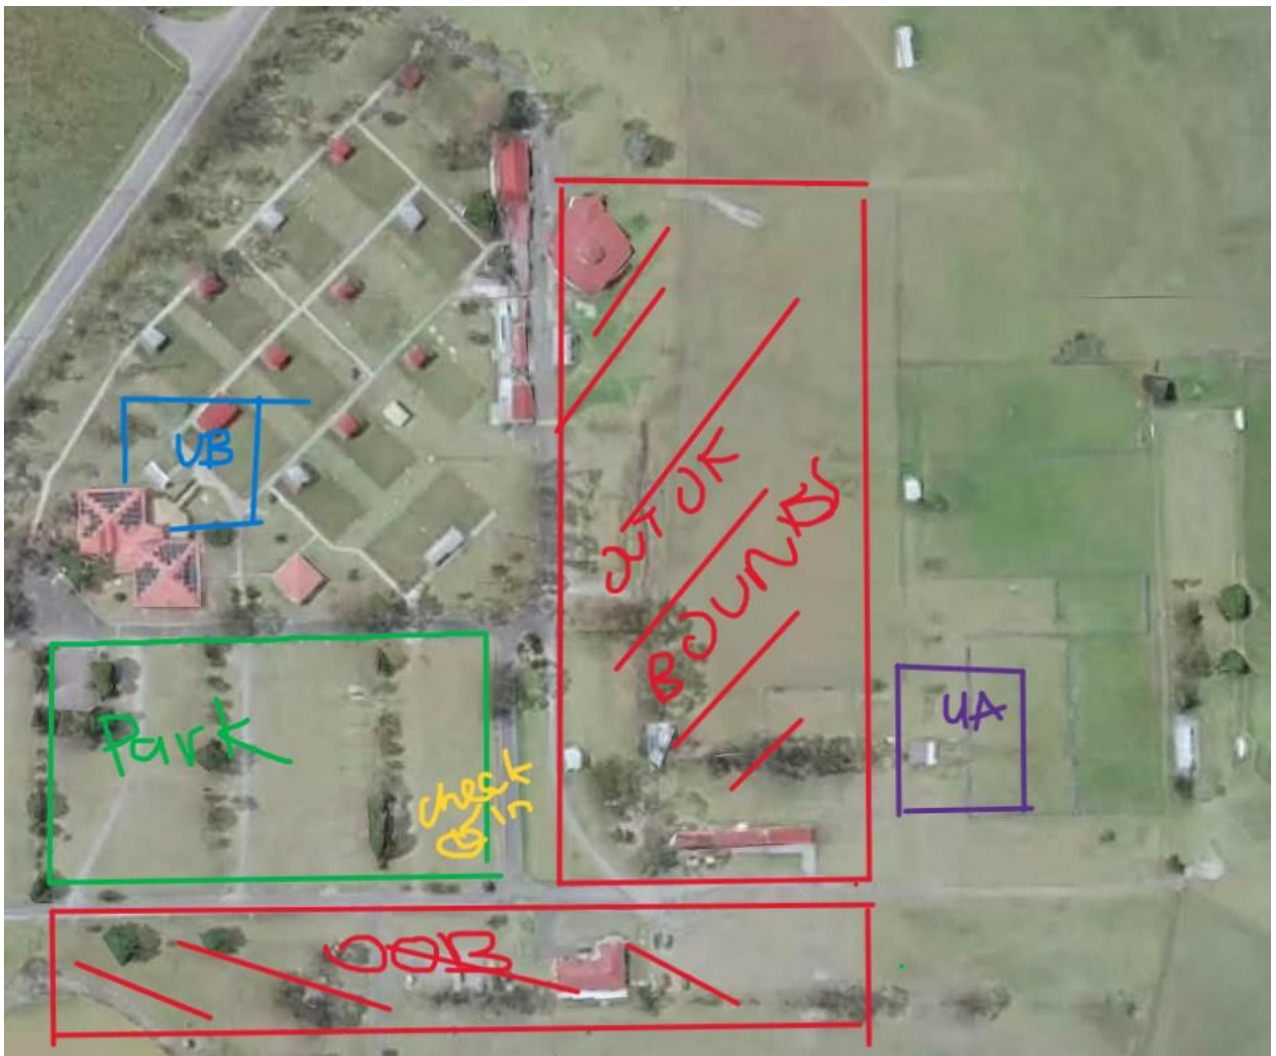

Marshalling will be via the Telegram App

Please download Telegram App to assist with competitor communication and join via the link below:

<https://t.me/+rMoFeEwOduq4YjM1>

Ultimate A		Teresa Teresa Kernahan (NSW)	
1	SW CH. GADHAR A NIGHT ON THE TOWN ET. N.SPRD SWC SWI SWX Border Collie GR.H.CH. H.CH. ETHERIAL LOCH (IID) HIAs HIBs HSAs HSBs HXAs HXBs PT. x OHUTU SWIFT BY DESIGN (IMP NZL)	Dr S L Town 9100011040	Bitch 04 Oct 2016
2	SW CH. ZIGGY GD. JD. SD. SPD. SPRD TK.S. Associate Register	Mrs A Sallway 202539AR	Dog 15 Nov 2016
3	SAYREOVI KING OF THE MOUNTAIN RN. SPRD SWC SWE SWV SWX TK.S. Nova Scotia Duck Tolling Retriever C.I.B. SUP.CH. TARSHONA CRUISE CONTROL ET. x CH. AIRAI FEED YOUR IMAGINATION N.SPRD RN. SWE TK.S.	Miss N Sleep 3100467625	Dog 28 Apr 2023
4	SW CH. ONETREE THE WATCHMEN FS.I. GD. JDO. JDX. SDX. SWI TK.N. Border Collie TAAFFEITE ROLLING GOOD TIME(AI) x ONETREE MOVES TO ENVY	Ms S Wee 3100457541LR	Dog 10 Oct 2022
5	FS GR CH. HTM.GR.CH. O.CH. R GR.CH. R.CH. TAYLEA ENGLISH LADY AD. GD. HNAS HSAS JD. RAE. RM. SDX. SPDX. SWC SWE SWI SWM SWV SWX TDX. TK.A. UDX. Border Collie LITTLEEDEN SUPER CAR KIDS x TAYLEA FIRE STAR SPIRIT	Ms R Tiah 2100438575LR	Bitch 22 Sep 2015
6	CH. SW CH. MAISILVA AOLANI CAPRICA SIX TK.N. Australian Shepherd SUP.CH. AOLANI'S MAISILVA DEFENDER OF THE LORDS RN. SWC SWE SWI SWM SWV SWX TK.S. (IMP USA) x GRAND. CH. AOLANIS MAI SILVA TREASURE ET. (IMP USA)	Ms D Puttock 2100524986	Bitch 10 Aug 2019
7	CH. MONELITE ENVY RN. SWC SWI SWM SWN SWV SWX Dobermann ARAGON SAV SAN (IMP LVA) x CH. MONELITE VOODOO	Mrs M Kawecki 2100476865	Bitch 16 Apr 2017
8	CH. CALLICOMA JACKEY JACKEY AD. ET. GD. JD. RE. SD. SPD. SPRD SWC SWE SWI SWM SWV SWX WPD. Australian Kelpie CH. CALLICOMA LIQUORICE x CH. CALLICOMA KESTREL	Ms N Deshon 2100563765	Dog 08 May 2021
9	NEUT. CH. QUINORA HIGH SPEED AFFAIR RAE. RE. RM. SWA SWV SWX TK.N. Border Collie SUP.CH. TRUCHARM GET YOUR MOTOR RUNNIN x CH. QUINORA SCANDALOUS AFFAIR(AI)	Ms C Hately 2100537085	Dog 11 Mar 2020
10	MYDRM MERANGUE CDX. RAE. RM. SWC SWE SWI SWM SWX TK.I. Poodle (Standard) SHERTONAH YOU GOT IT BAD x SHERTONAH ETERNAL FLAME	Ms S L Carroll 3100358817LR	Dog 12 Mar 2017
11	FIREAX WHISPER SECRETS TO ME FD SPRD.M SWC SWI SWM SWV SWX TK.S. Dobermann ARAGON SAV SAN (IMP LVA) x FIREAX PARTY WHISPERS	Miss E Pieton & Ms Y Fang 2100609467	Bitch 17 Nov 2023