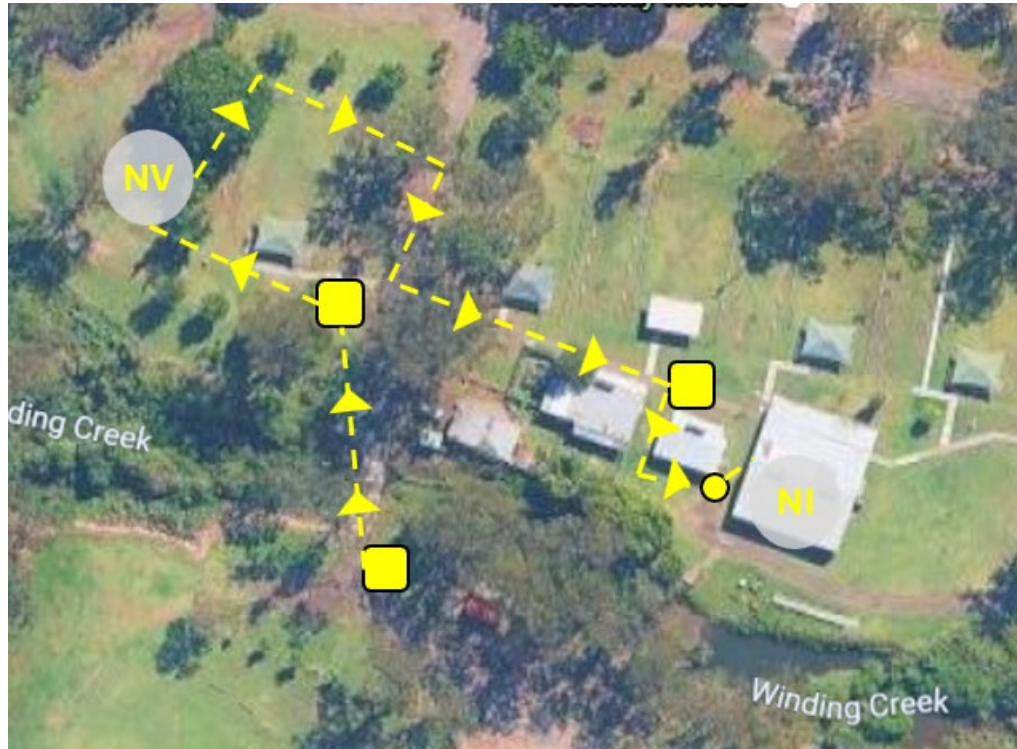

Order of judging:

Novice vehicles and novice interiors will run concurrently.