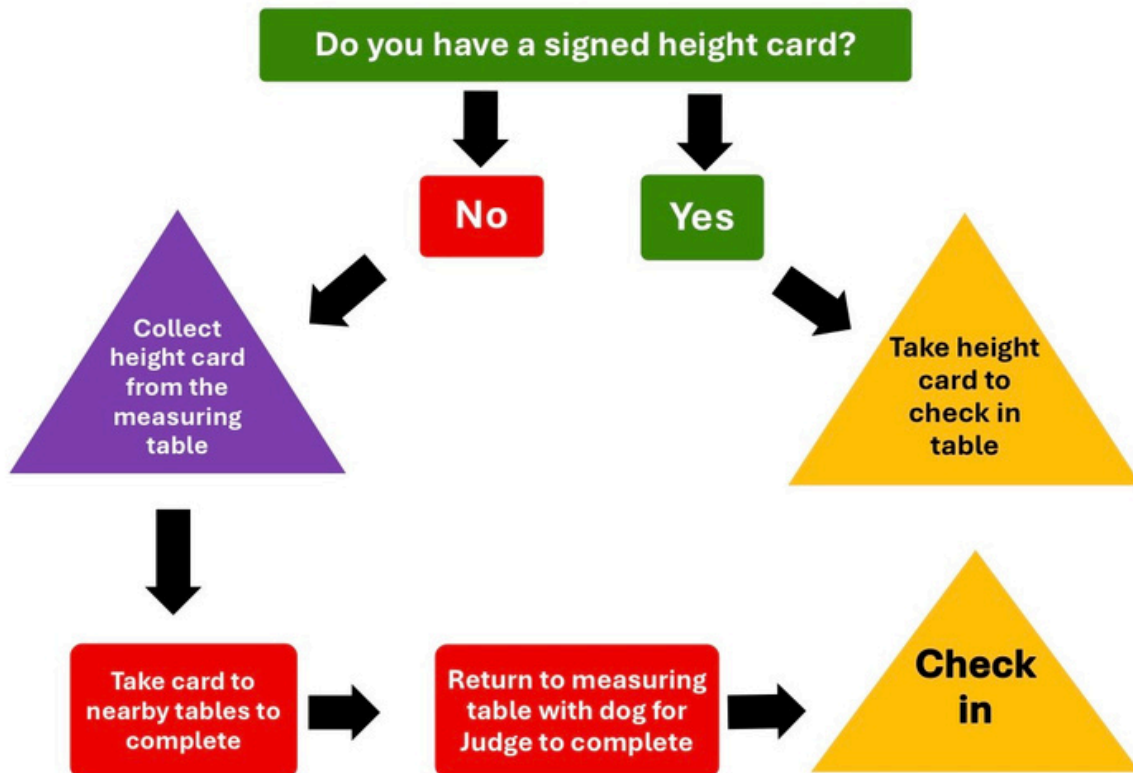

Key

- **P** Competitor and steward parking
- On leash exercise areas
- Sprint and exclusion zone
- Collect height card to complete if you do not already have one. (TRACIE D and VICKIE)
- If you have a completed height card, you can check in here (ALISON and ASHLEE)
- On deck seating areas (waiting areas)

Instructions

- Catcher and releaser (at the same time) go to
- Catcher follow
- Releaser go to
- Send releaser to 1st on deck area **1**
- Releaser to move to next empty on deck area **2-3-4**
- When the releaser is at the final on deck **5** area please wait for the gate steward to call you forward
- Releaser waits until the dog is safely back on leash before exiting the start area, follow
- Catcher to secure the dog on leash, exit the catching area, follow

Marshal 1 will be placed and will ensure both handlers are ready before sending the catcher to the catching pen marshal and the releaser the Marshal 2 that will be placed Marshal 3 will ensure competitors are moving to designated on deck areas