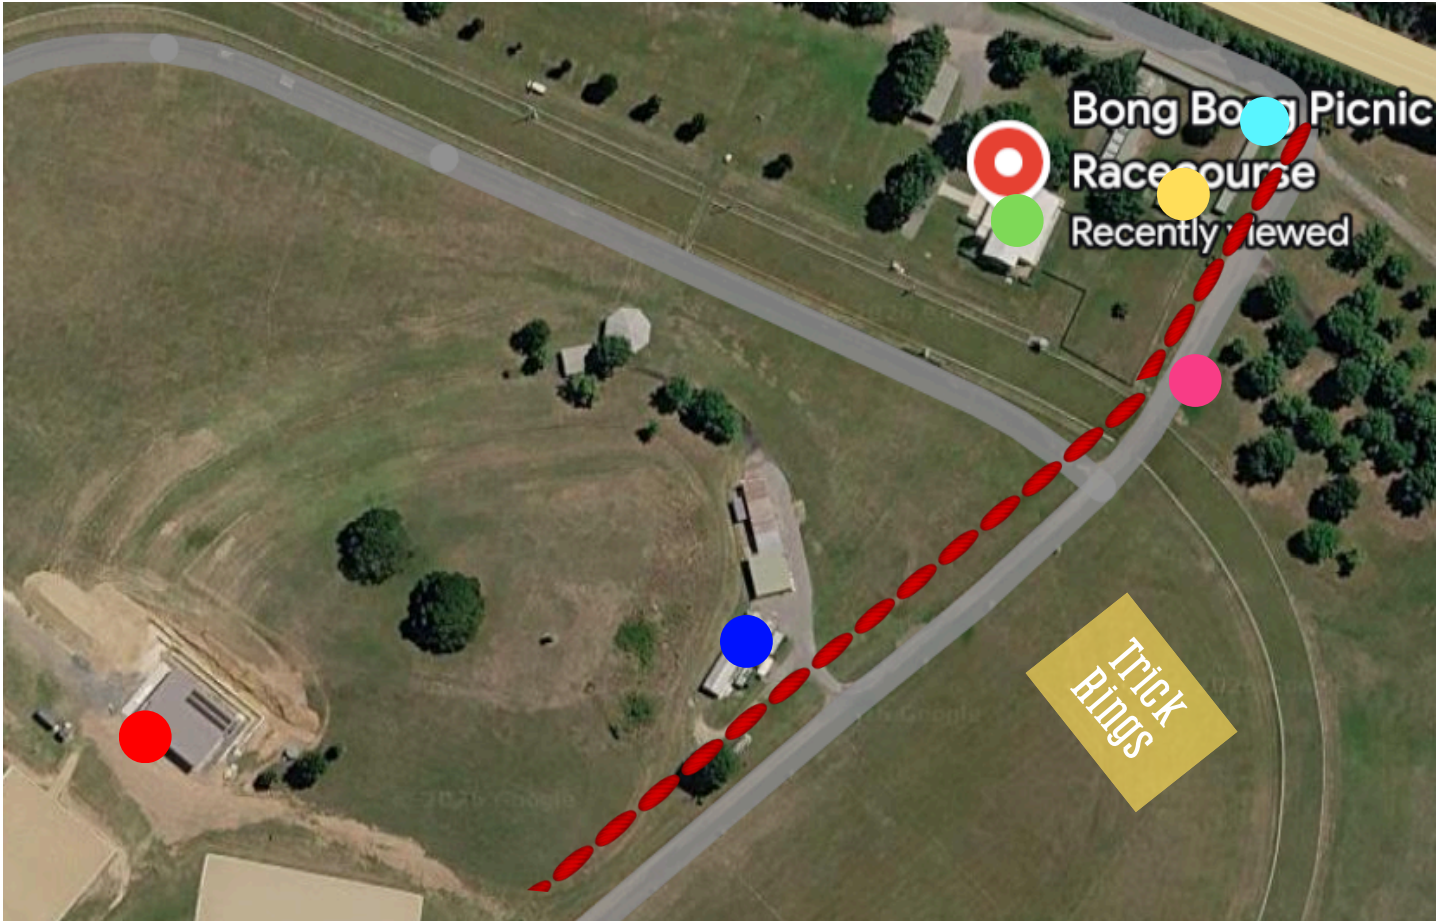

MAP

- Check in
- Excellent
- NI, AI
- Masters
- NV, AX

— — — — — Exclusion zone

● Toilets

Parking for excellent can be down past tricks, but be mindfull of the tick rings and competitors