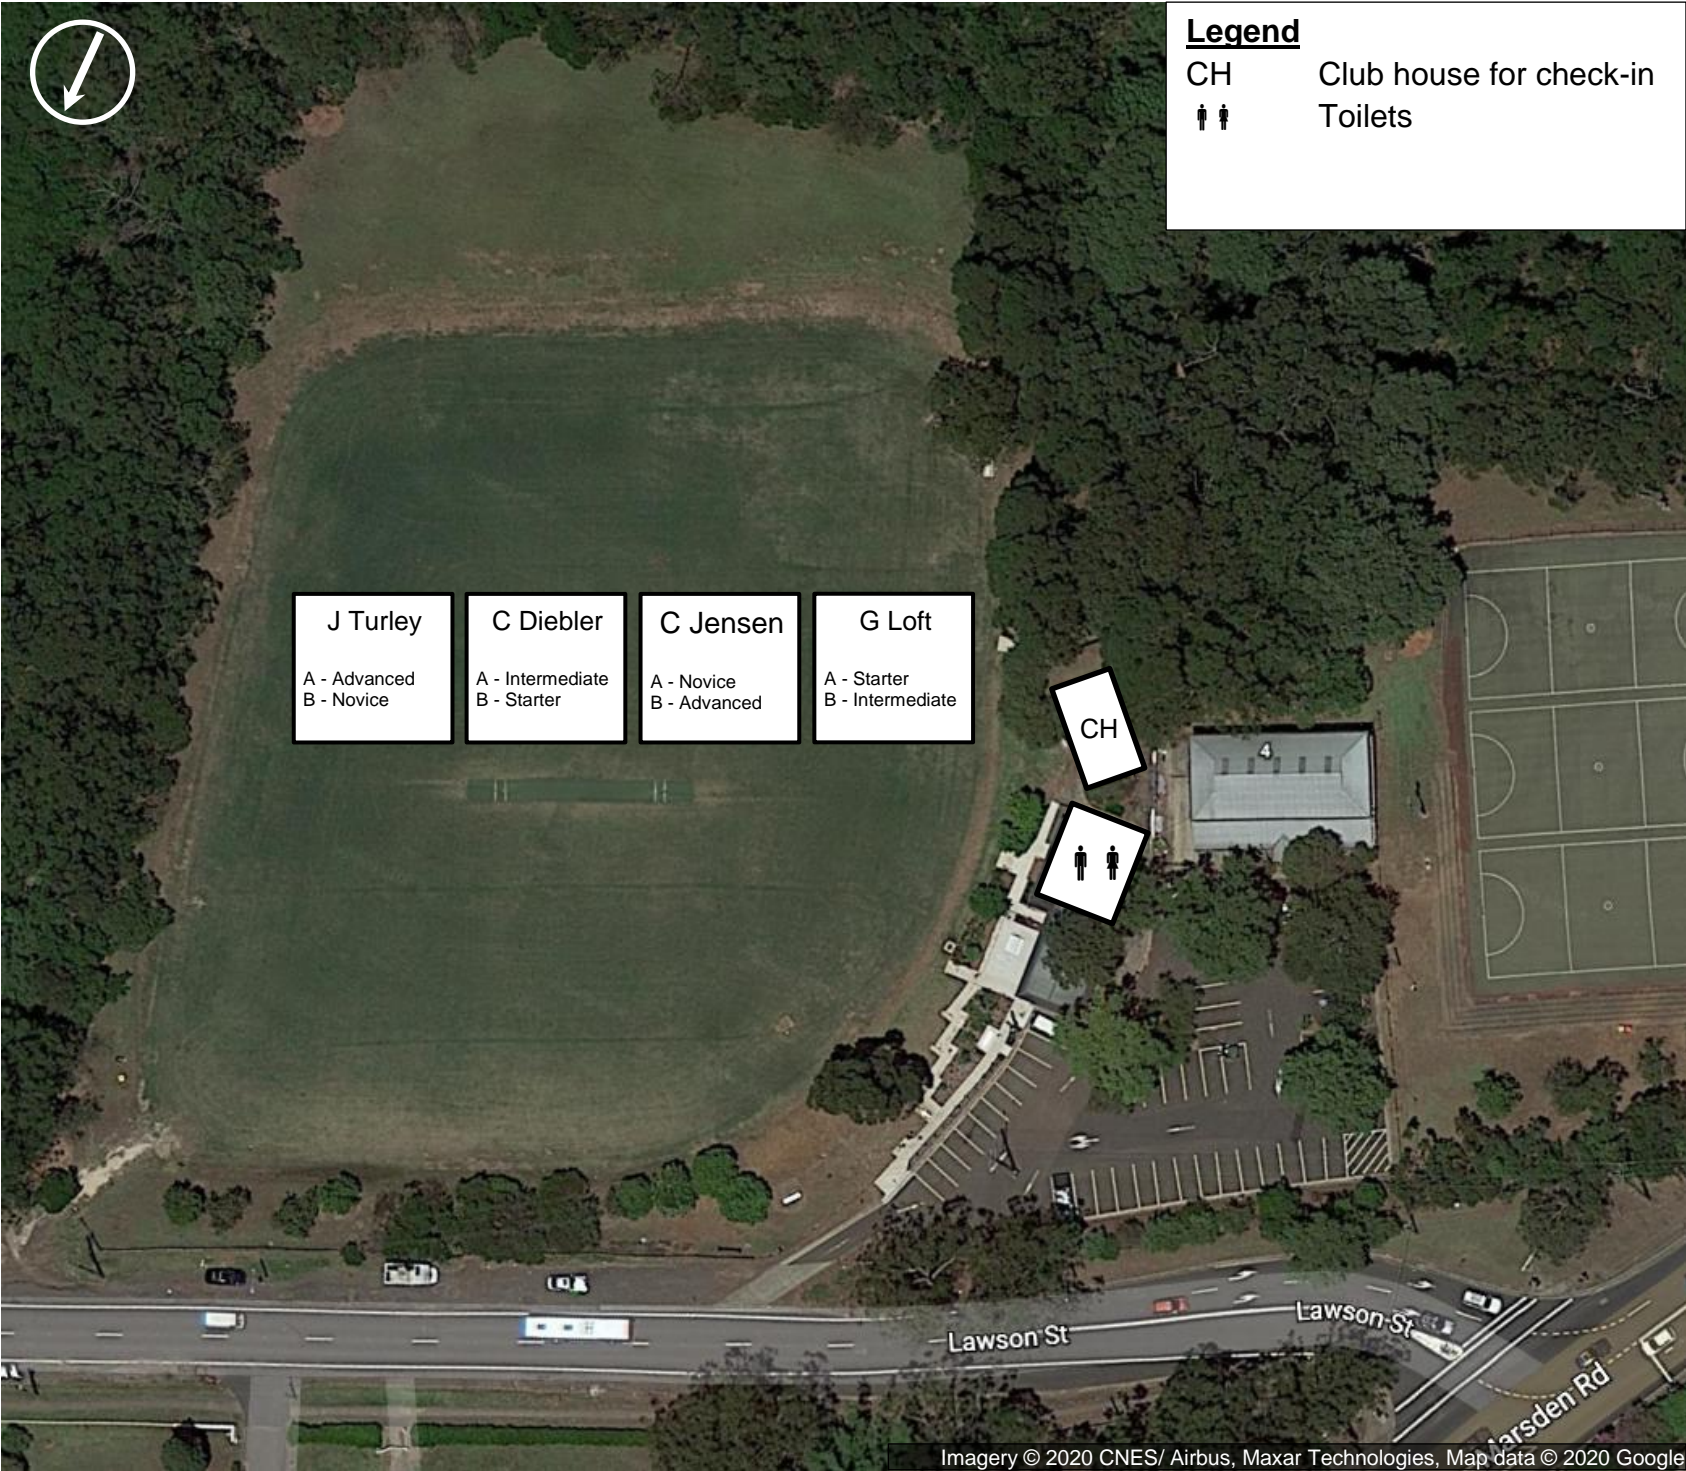

Legend

CH Club house for check-in

♂ ♀ Toilets

J Turley
A - Advanced
B - Novice

C Diebler
A - Intermediate
B - Starter

C Jensen
A - Novice
B - Advanced

G Loft
A - Starter
B - Intermediate

CH

Advanced		Mrs Judy Turley (NSW)	
1	R.CH. POODLEDERRY SUPER STAR CCD. CD. HTM.N. RM. TK.A. Poodle (Toy) CH. RUSCH MIX ALL IN ONE (IMP SWE) x POODLEDERRY LADY JASMIN Call Name: Star	Mrs K L Richardson 2100487596	Dog 09 Oct 2017
2	CH. WERONAR DELTA DIAMOND(AI) ADO. ADX. CCD. EIC. GD. JDX. RAE. RM. SDX. SPD. SPRD.X SWC SWE SWX TK.I. Miniature Pinscher ALLAMIGOZ GIZMO x CH. WERONAR ANGEL FAITH ADX. EIC. GD. JDX. JE. ME. RAE. RE. RM. SD. SE. SPDX. SPRD.X SWC SWE TK.N. Call Name: Delta	Mr S Cooper & Miss D Poyzer 2100572390	Bitch 01 Sep 2021
3	R.CH. FENRIK RUFF AND TUMBLE ADX. GDX. JDM. JDO. RAE. RM. SD. SPD. TK.I. German Shorthaired Pointer FENRIK MAGNETIC STORM x PACE VON DER MADLAGE ADM 2. ADO. GDM. JDM 2. JDO. SDM. SPDM. (IMP DEU) Call Name: RUFF AND TUMBLE	Dr L K Hammer & Mr K Edwards 2100399950	Bitch 28 Dec 2013
4	HCHAS TRI CH.(H)(JU) NEECABE DEFYING GRAVITY ADM. ADO. GDM. HIBD HSAD HXAS HXBS JDO. RN. SDX. SWC SWE SWI SWM SWV SWX TD. TK.I. Border Collie NEECABE THIS WAY COMES x CH. DYKINTA RAVE ON Call Name: Elphie	Mrs T Kernahan 2100393590	Bitch 16 Oct 2013
5	KABOVA NOW AND THEN ADX. CCD. CD. GD. JDX. N.SPRD RE. SDX. SPD. SWN TK.I. Pug CH. MENNINBLAK GIFT OF THE GODS x CH. KABOVA NOW YOU KNOW (AI) Call Name: Penny	Mrs J Brandon 2100474494LR	Bitch 30 Mar 2017
6	R.CH. MILLIE CCD. CDX. RM. TK.I. Associate Register Call Name: MILLIE	Mrs K McCutcheon 202447AR	Bitch 15 Jan 2015
7	HERDSMAN A STAR IS BORN RE. TK.I. Shetland Sheepdog HERDSMAN VERSACE VISION INBLAK x HERDSMAN POISON IVY Call Name: Steffi	Miss J James 2100585310	Bitch 20 Apr 2022
8	CH. SPRD.CH. KIRINBELL CHASE N THE DRAGON CCD. CD. ET. JDX. RA. SD. SPD. SWA TK.I. WNPD. Brittany CH. KIRINBELL TELL ME A SECRET x CH. TOBENLEE CHASE N SHADOWS JC. RN. Call Name: Jem	Ms M R Webster 2100520757	Dog 16 May 2019
9	TOBY FS.N. JDX. SPD. TK.I. Associate Register Call Name: Toby	Mrs J Alessi 202923AR	Dog 08 Dec 2020
10	DERRY CCD. CD. HTM.S. RM. SWN TK.A. Associate Register Call Name: Derry	Mrs P F Bradley 202731AR	Bitch 29 May 2019