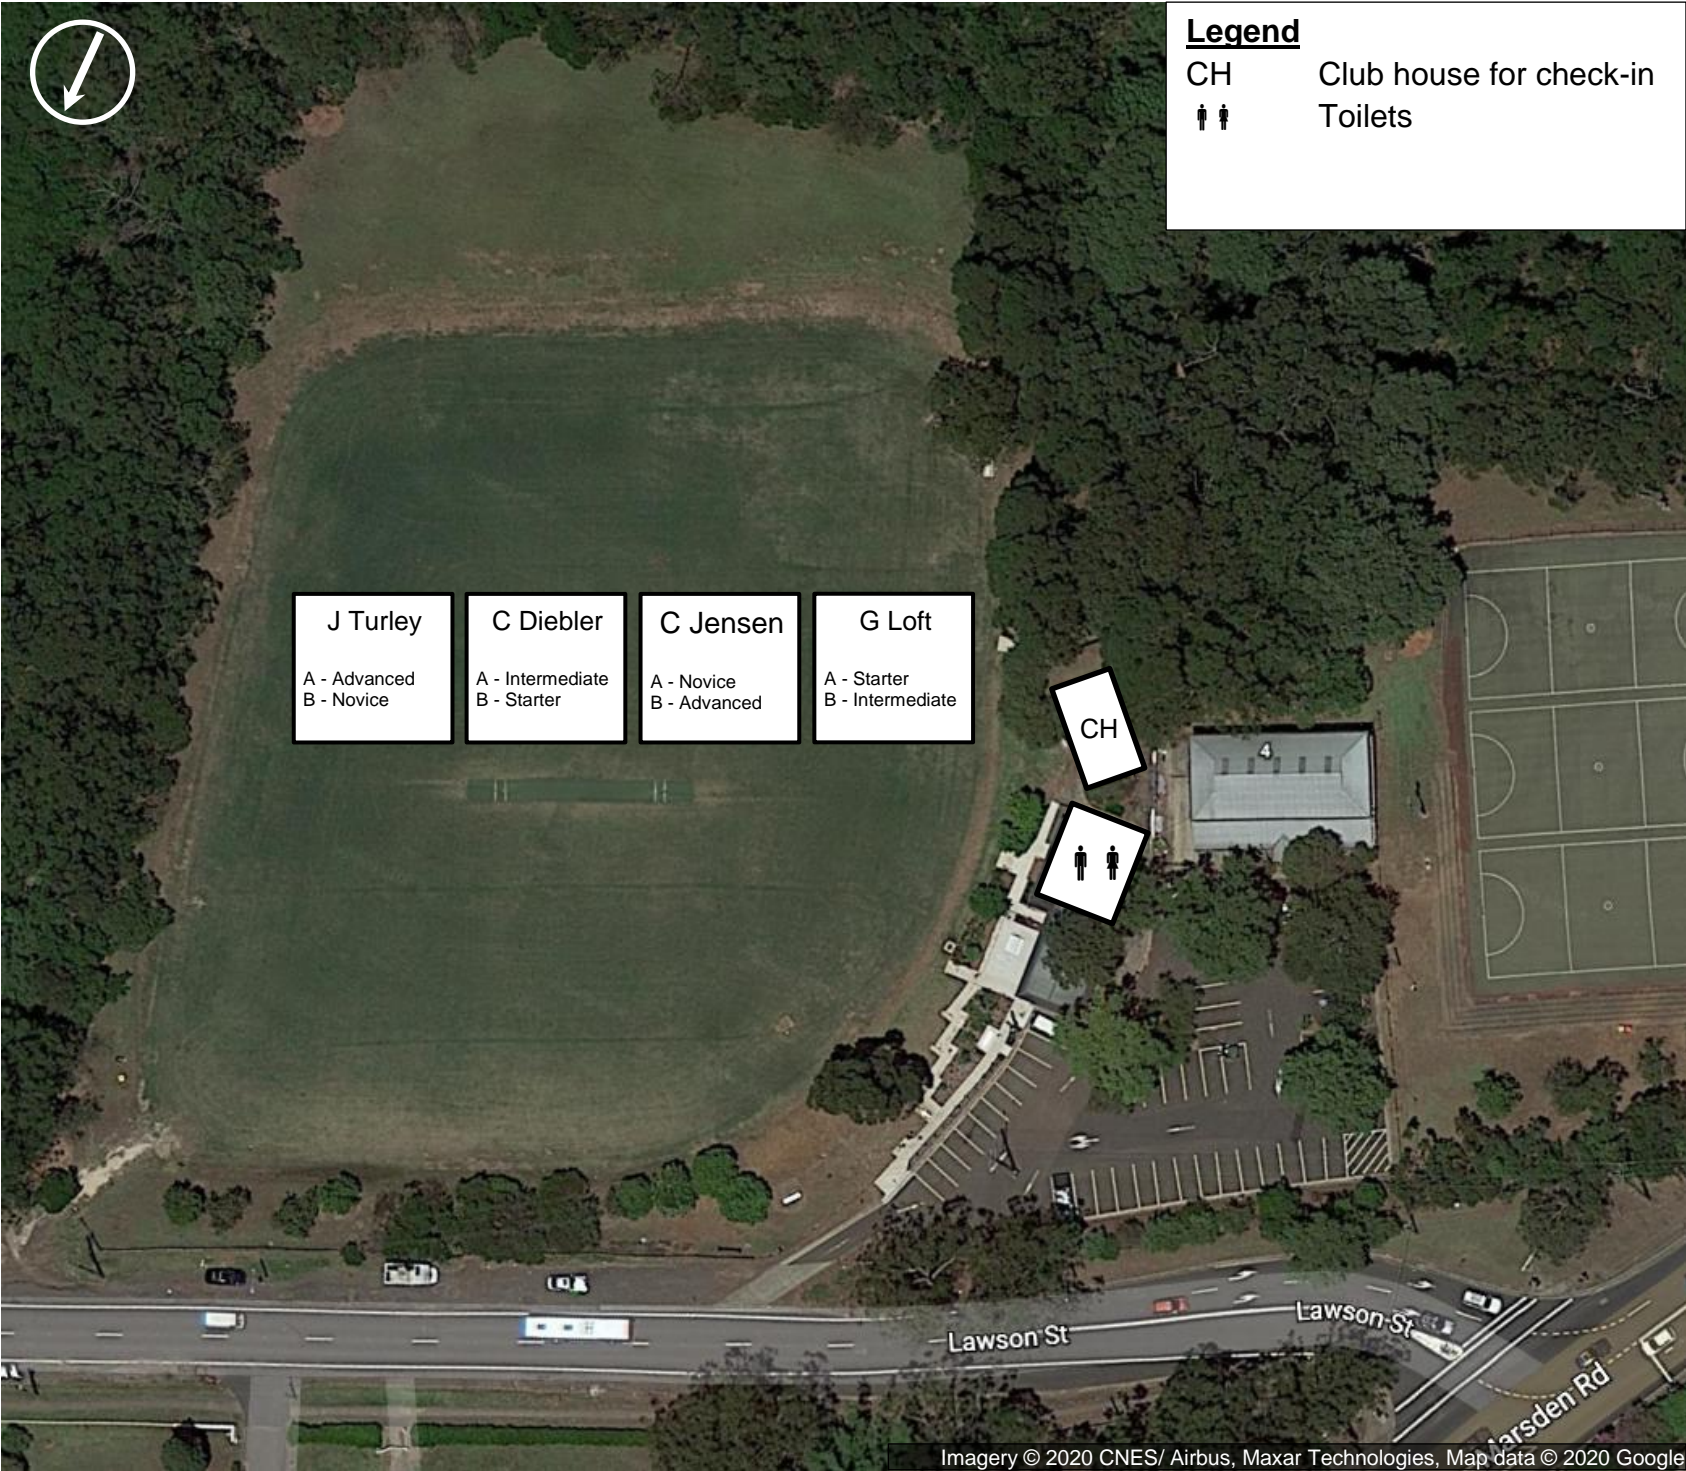

Legend

CH Club house for check-in

♂ ♀ Toilets

J Turley
A - Advanced
B - Novice

C Diebler
A - Intermediate
B - Starter

C Jensen
A - Novice
B - Advanced

G Loft
A - Starter
B - Intermediate

CH