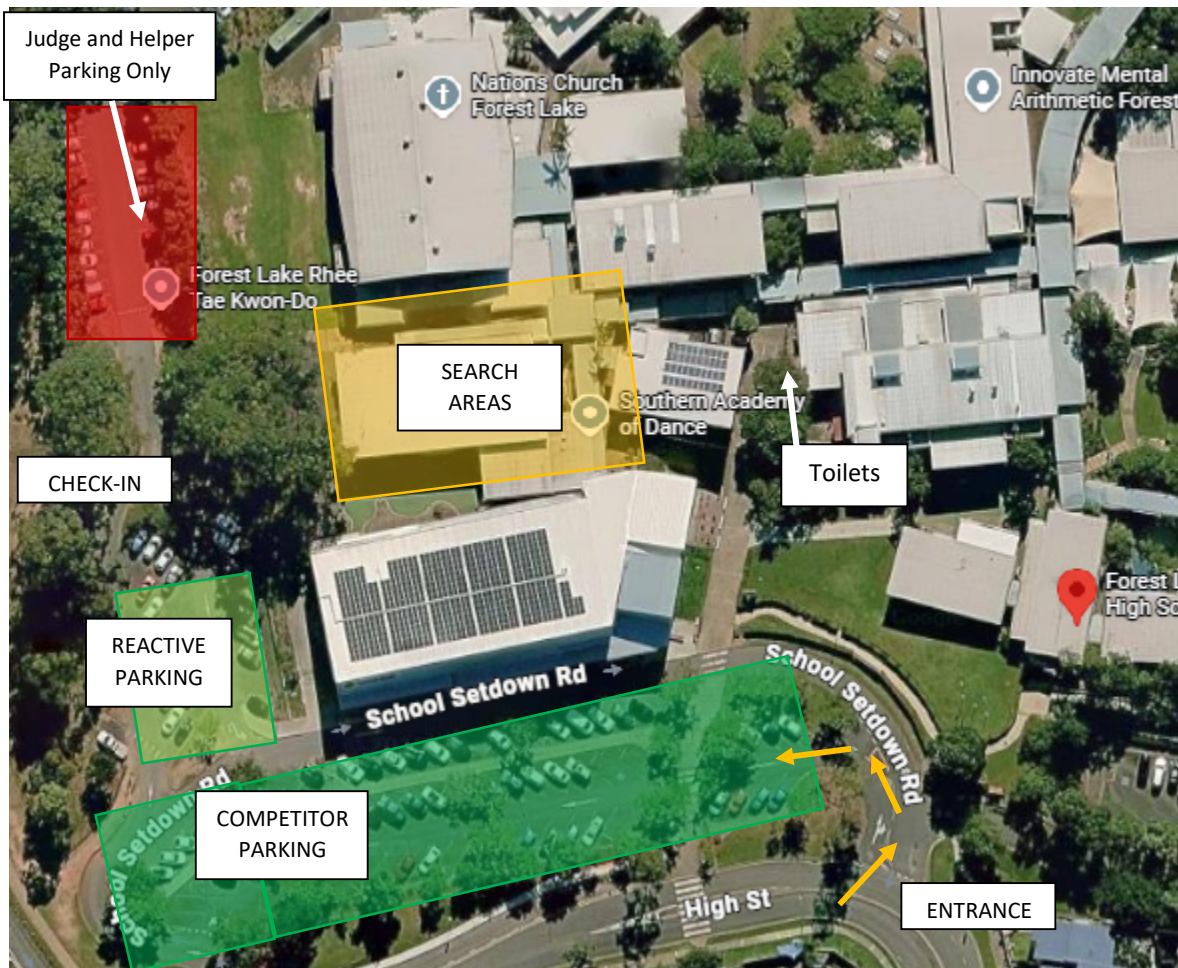

Scent Work Sub-Committee

EXCELLENT EXTERIOR, EXCELLENT INTERIOR, MASTER CONTAINER and ULTIMATE TRIAL

Date: Monday 4 May 2026

Venue: Forest Lake State High School, High St Forest Lake

IMPORTANT TIMES

Competitor Carpark Access: From 7:00AM (NO ACCESS PRIOR TO THIS TIME)

Check In: From 7:00AM

Ultimate Walk Through: 7:45AM (Video posted)

Judging: Excellent Exterior, Ultimate from 8:00AM

PARKING

Please enter via the High St Entry (one-way). The carpark (non-reactive) is immediately on the left as you enter the school drop off area, however you need to drive about 50m into the school to the allocated carpark entry. Please see map above and photos below.

Car parking should not be tight if everyone parks thoughtfully.

There is a separate reactive parking area, however we MAY need to move you or run you out of order if we have line-of-sight issues on the day.