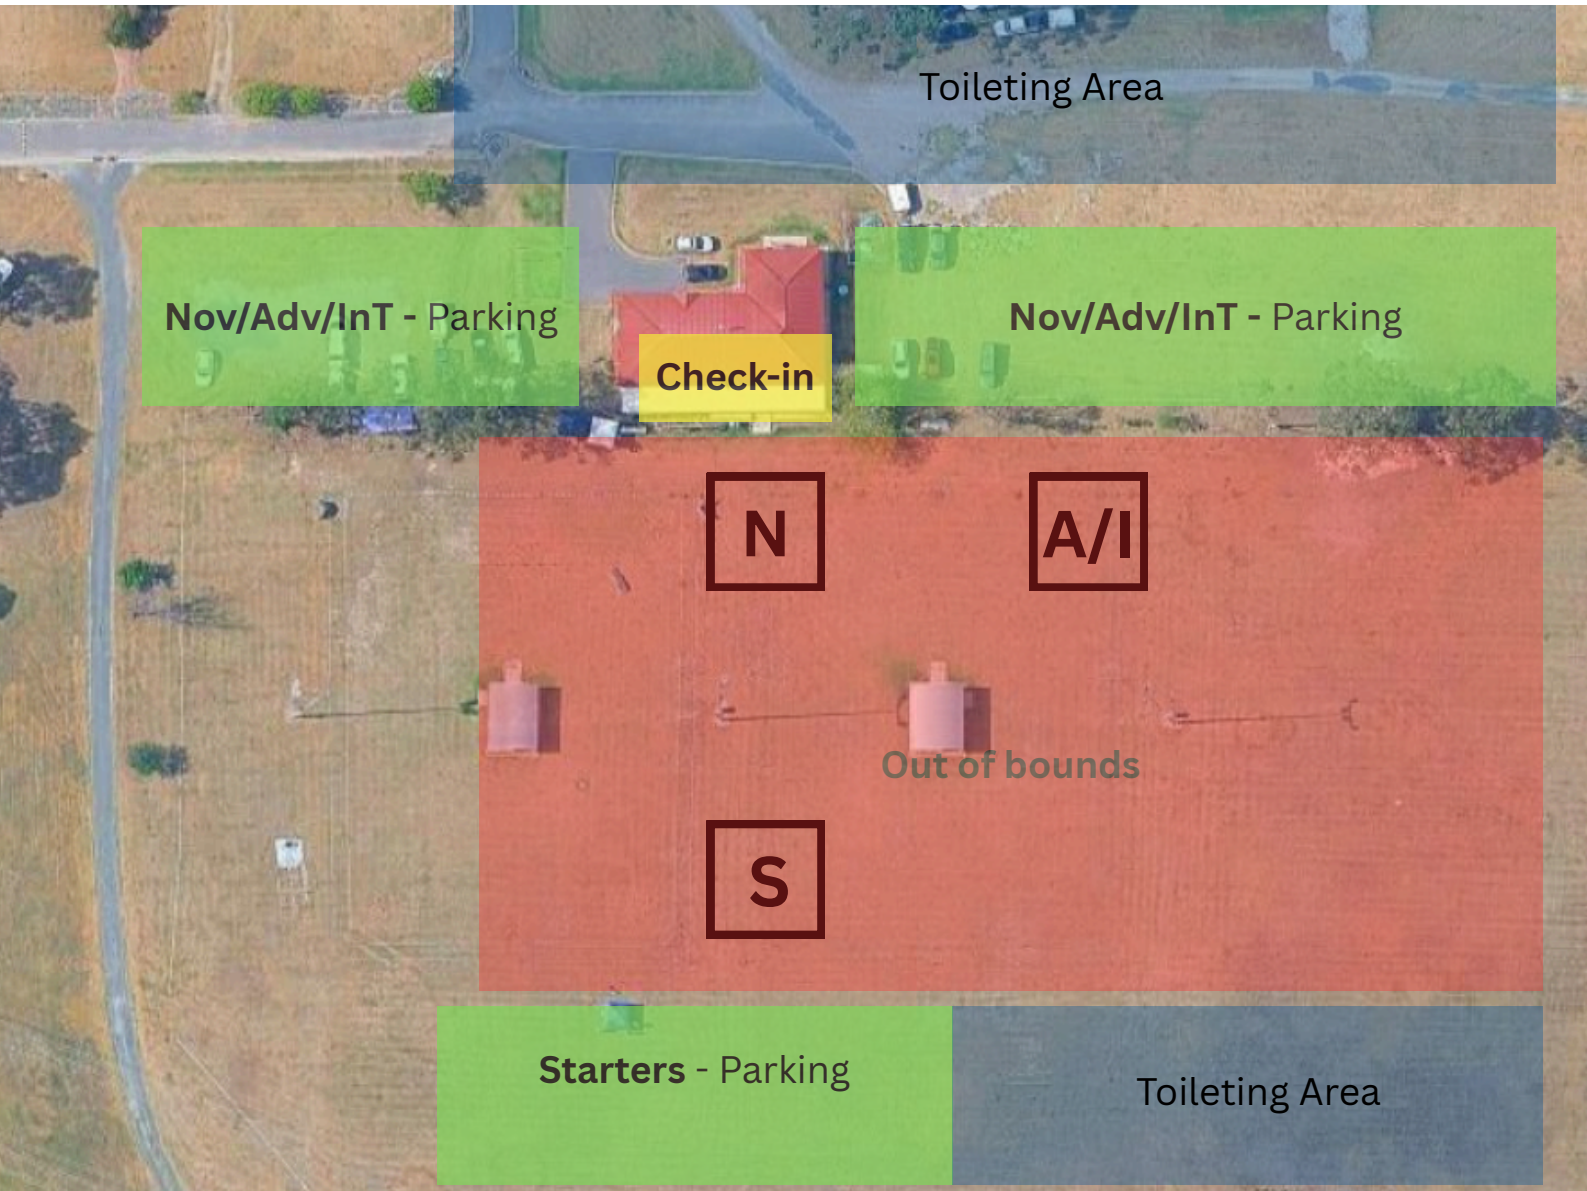

This trial is conducted according to the ANKC rules for the conduct of Trick Dog Trials

Trial Map

Parking

Check-in

Out of Bounds

Toileting Area

Starter		Ms Carolyn Jensen (NSW)	
1	ZAC AD. CCD. CD. GD. JDM. JDO. RE. SDX. SPD. Associate Register Club: Denison Dog Training	Dr M Brainwood & Ms C Dog A Forest 202527AR	19 Jul 2014
2	CH. TILCHA PATRICK IS A GENTLEMAN SPRD SWN Lowchen CH. TILCHA I AM INVINCIBLE x CH. TILCHA NO TIME TO DIE Club:	Dr P A Mead 3100477675	Dog 04 Feb 2024
6	CASEURO OMA GERDA JC. RA. Boxer CASEURO RORY (AI) x CLELIA DELL'ESPINOSOLO (IMP ITA) Club:	Miss C Richards 2100567082	Bitch 24 May 2021
10	WHITTNEY Associate Register Club:	Miss N O'Callaghan 203330AR	Bitch 23 Oct 2023
4	MARELLY MY CHIPS ON BLACK CCD CD JDX AD SD SPD Cocker Spaniel Bodhran Pete x Albionshore Atalante AD,JDX,SD,SPD,GD Club:	Gail Mogg 2100501523LR	Dog 26 Jun 2018
5	NASFARM PLEDGED TO GOD CCD. CD. RA. Golden Retriever CH. PHILENI MAXIMUS PRIME x GOLDKEY JINGLE BELLE ROCK Club:	Miss B Adorini 2100611362LR	Bitch 07 Nov 2023
16	CH. NEUT. CH. DRUMTREVE OH SO OVER THE MOON(AI) ET. RN. (IMP NZL) Gordon Setter NZ. CH. WEBLYN MISTER MORAN x NZ. CH. DRUMTREVE OH SO-SPECIAL Club:	Mrs J Dowling 08489-2020	Bitch 26 Sep 2020
8	LETTLAND OBSIDIAN OBSESSION(AI) German Shepherd Dog (LSC) MONGRIF LEGACY (IMP DEU) x LETTLAND FROST (AI) Club:	Miss L Oakley 4100384408	Bitch 27 Feb 2023
9	DAFFNEY Associate Register Club:	Miss N O'Callaghan 203329AR	Bitch 14 Dec 2020
20	CH. COEVANTE TYCHE WARRIOR (AI) N.SPRD RA. SWN Briard CH. O'NEILLS DE LA MANOLIERE JC. N.SPRD WWPD. (IMP FRA) x CH. NEUT. CH. CACHAREL OVERT ACT Club:	Mrs L Van Coevorden 2100586048	Bitch 02 May 2022
12	BOXAMORE SPECIAL ENDEAVOUR(AI) RN. Boxer UK. CH. NORWILBECK SPECIAL BLEND x SUP.CH. BOXAMORE LEADING LADY Club:	Mr G & Mrs S Langley 2100580141	Dog 29 Dec 2021