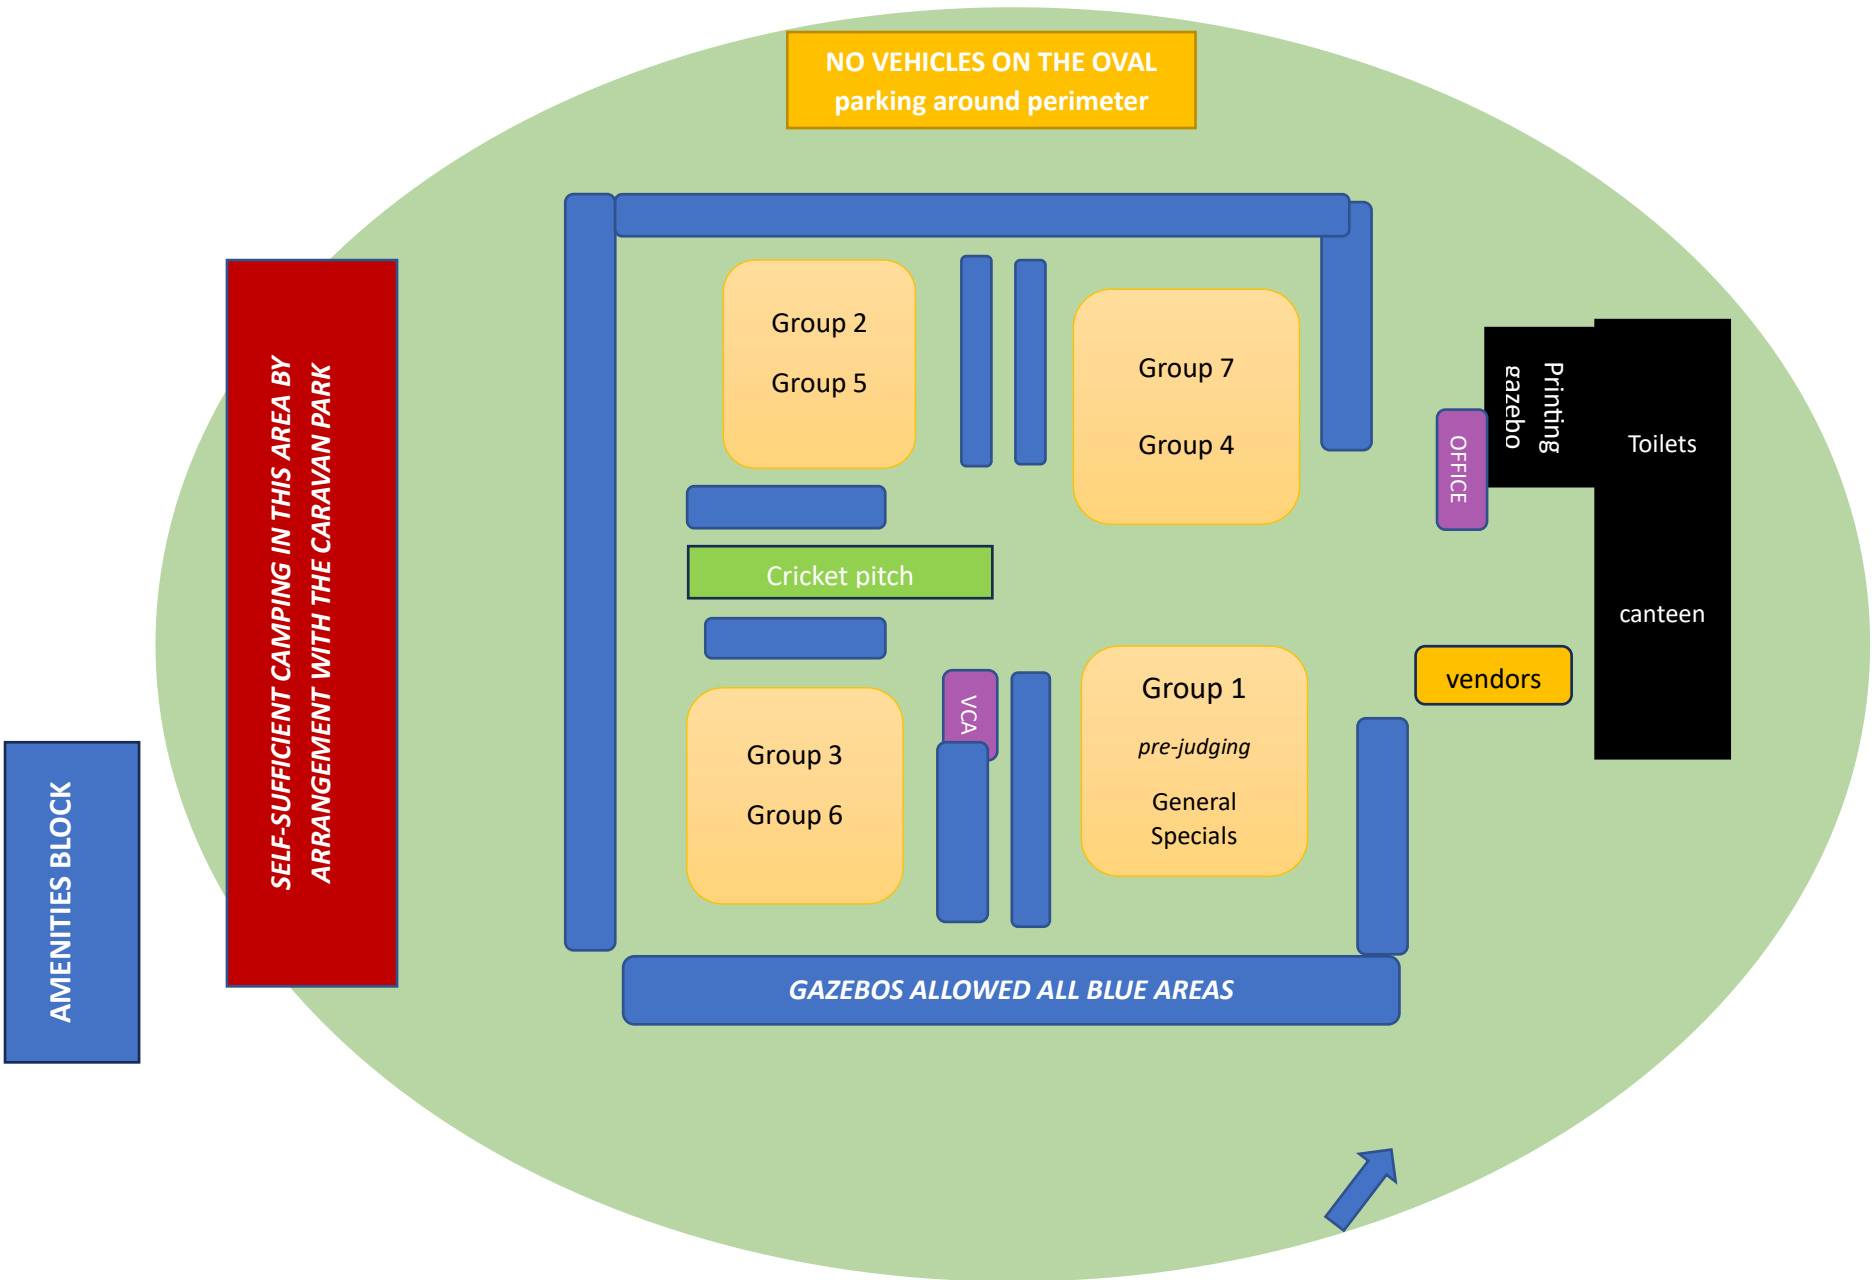

RED CLIFFS DKC, RED CLIFFS LADIES K&OC & SUNRAYSLIA KC
CHAMPIONSHIP SHOWS 19 – 21 JUNE 2026

NO VEHICLES ON THE OVAL
parking around perimeter

SELF-SUFFICIENT CAMPING IN THIS AREA BY
ARRANGEMENT WITH THE CARAVAN PARK

AMENITIES BLOCK

GAZEBOS ALLOWED ALL BLUE AREAS

OFFICE

Printing
gazebo

Toilets
canteen

vendors

Group 2
Group 5

Group 7
Group 4

Cricket pitch

Group 3
Group 6

VCA

Group 1
pre-judging
General
Specials

To Mildura ← CALDER HIGHWAY → To Melbourne