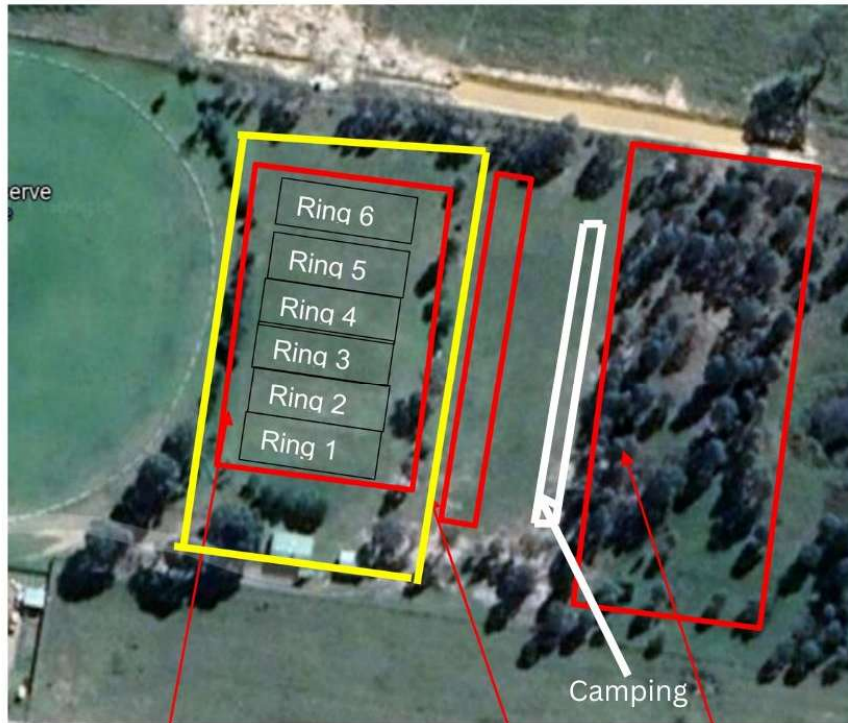

Trial Rings

Gazebos etc
Parking behind

Unsafe area

Trial Precincts outlined in yellow