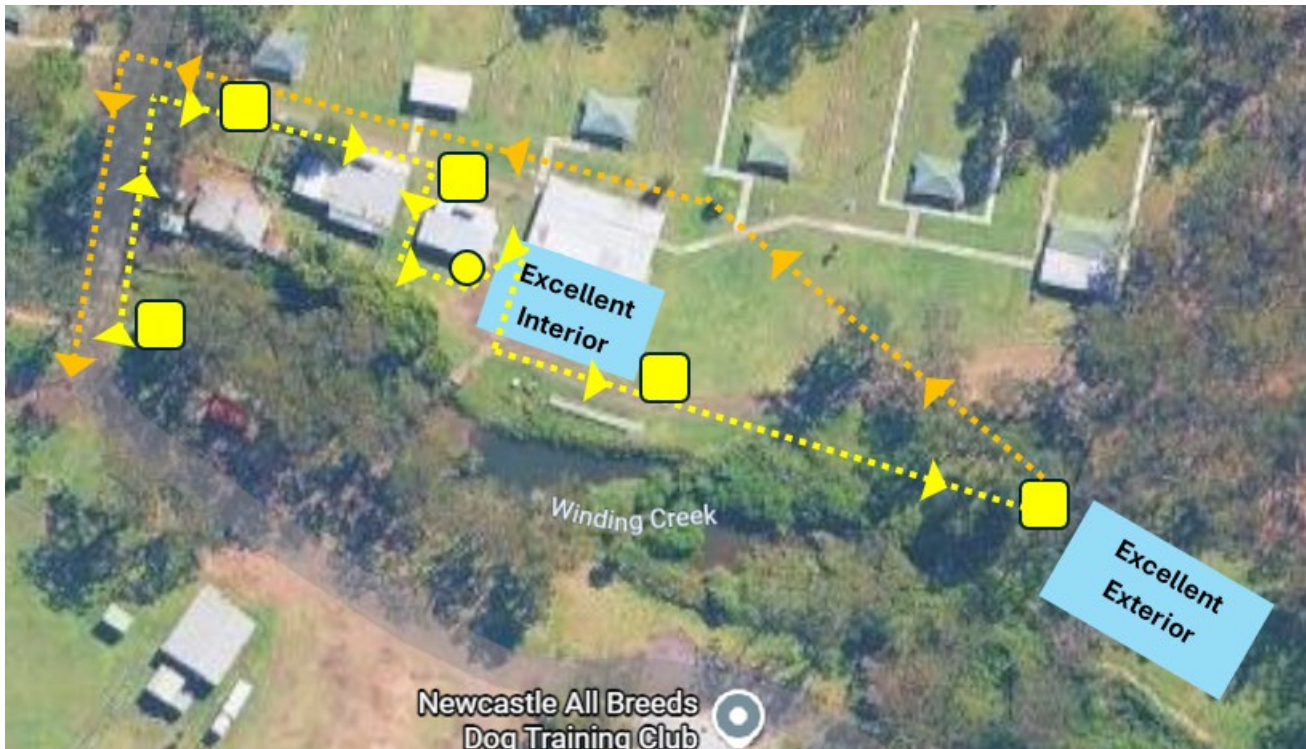

Order of judging:

Excellent interiors and excellent exteriors will run concurrently. Teams who are competing in both elements (same or different dog) are asked to complete excellent interiors prior to excellent exteriors.