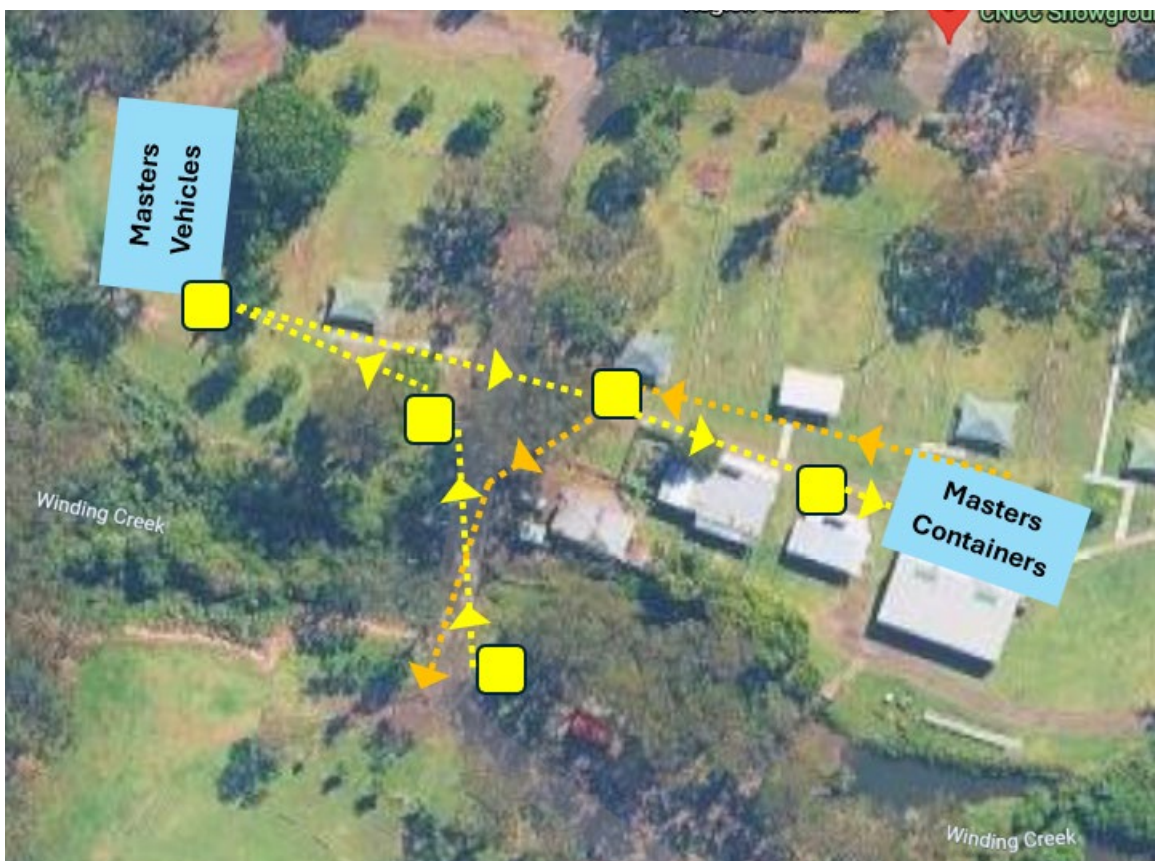

At the completion of excellent and after a short break, masters vehicles and masters containers will run concurrently. Preference is for teams to complete vehicles prior to containers where practical.