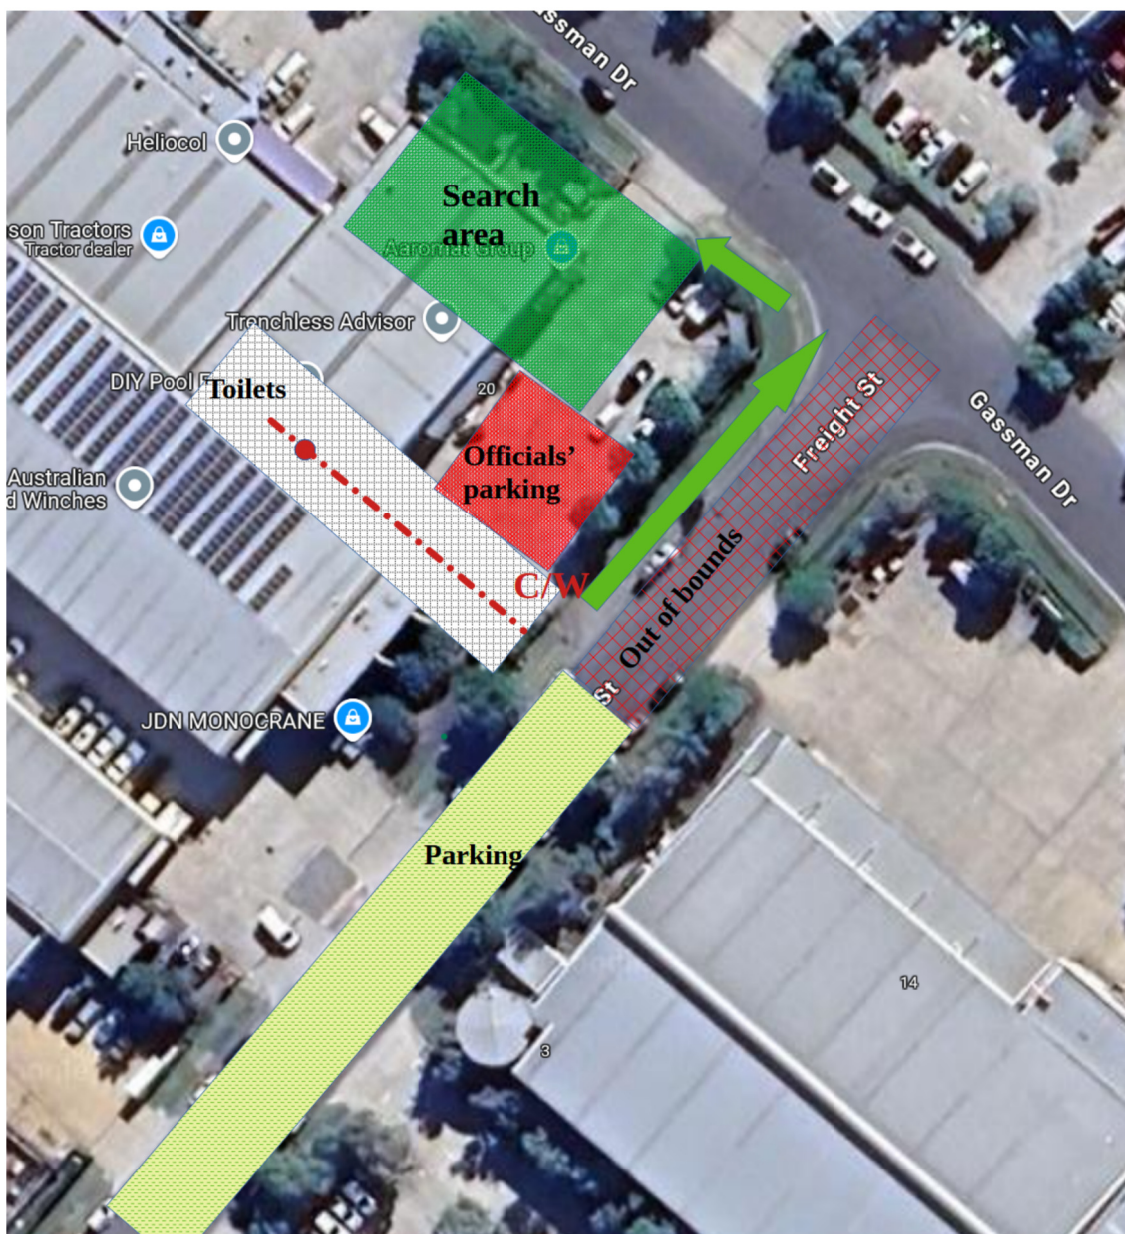

Trial venue:

Trenchless Adviser
20 Gassman Drive
Yatala

Parking:

NO PARKING IN GASSMAN DRIVE NOR IN THE VENUE CARPARK.

Park ONLY in Freight Street.

Cones will mark "start of parking" zone.

This is an industrial estate and is pretty much a ghost town on Fridays from 4 pm.

There is **no reactive dog parking**. Please be respectful and mindful of all dogs. Only have your dogs out to toilet or compete

Toilets:

Human – inside warehouse – see map and follow the red cones.

Dogs – anywhere along the Freight Street parking zone.

Please bring your dog if it needs to be vetted.

There will be a video walk through posted on the Queensland Scent Work Group page at approximately 5:15 pm.

Please print own numbers.

Catering:

There is no catering but the venue is in close proximity (short 5 min drive) to two service stations with fast food outlets (Yatala Pies, McDonalds, Wild Bean Cafe, Original Kebabs, Guzman Y B Gomez).

Out of bounds area – you may drive in directly to the parking area, but NO walking dogs in this area as the search area may be visible to you.

A big thank you to Trenchless Advisor owners, Tracey and Andrew, for allowing us to use their business premises.