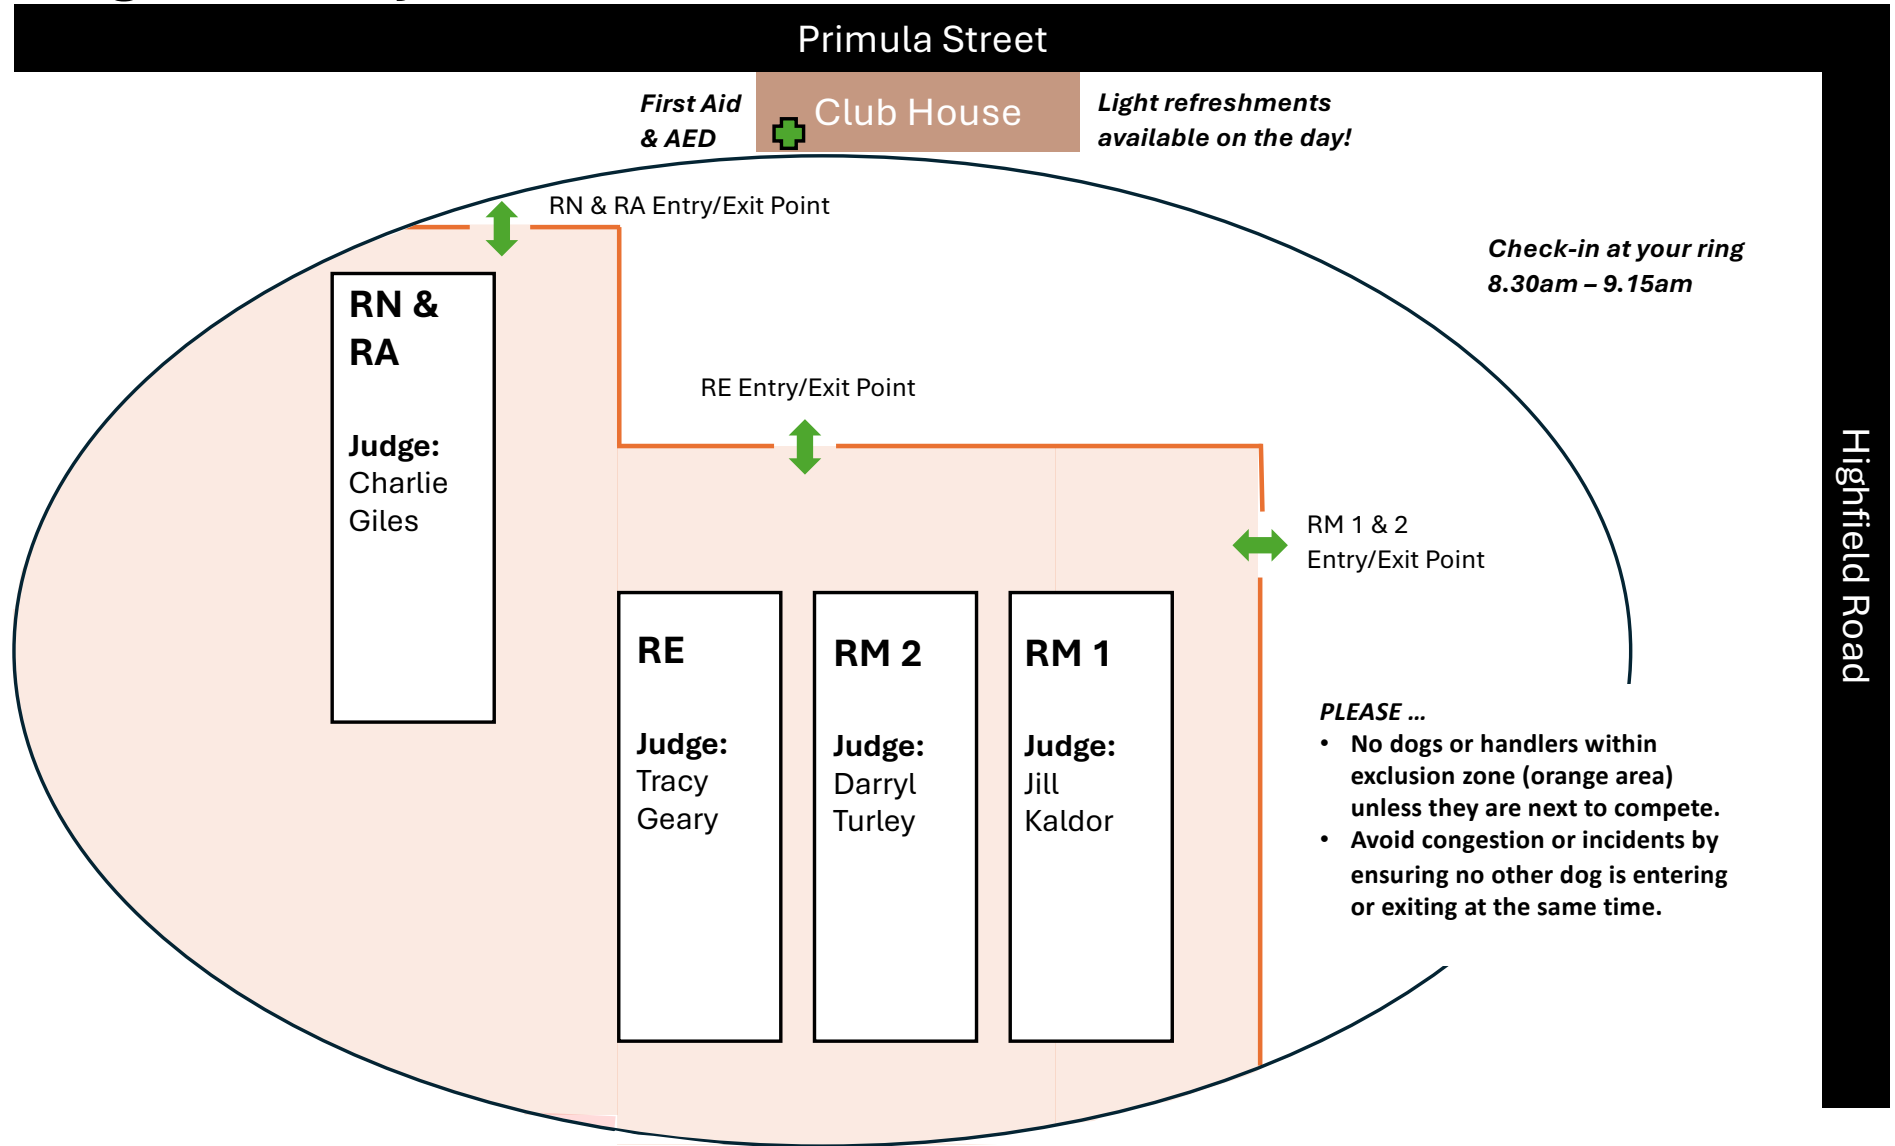

Ring Directory