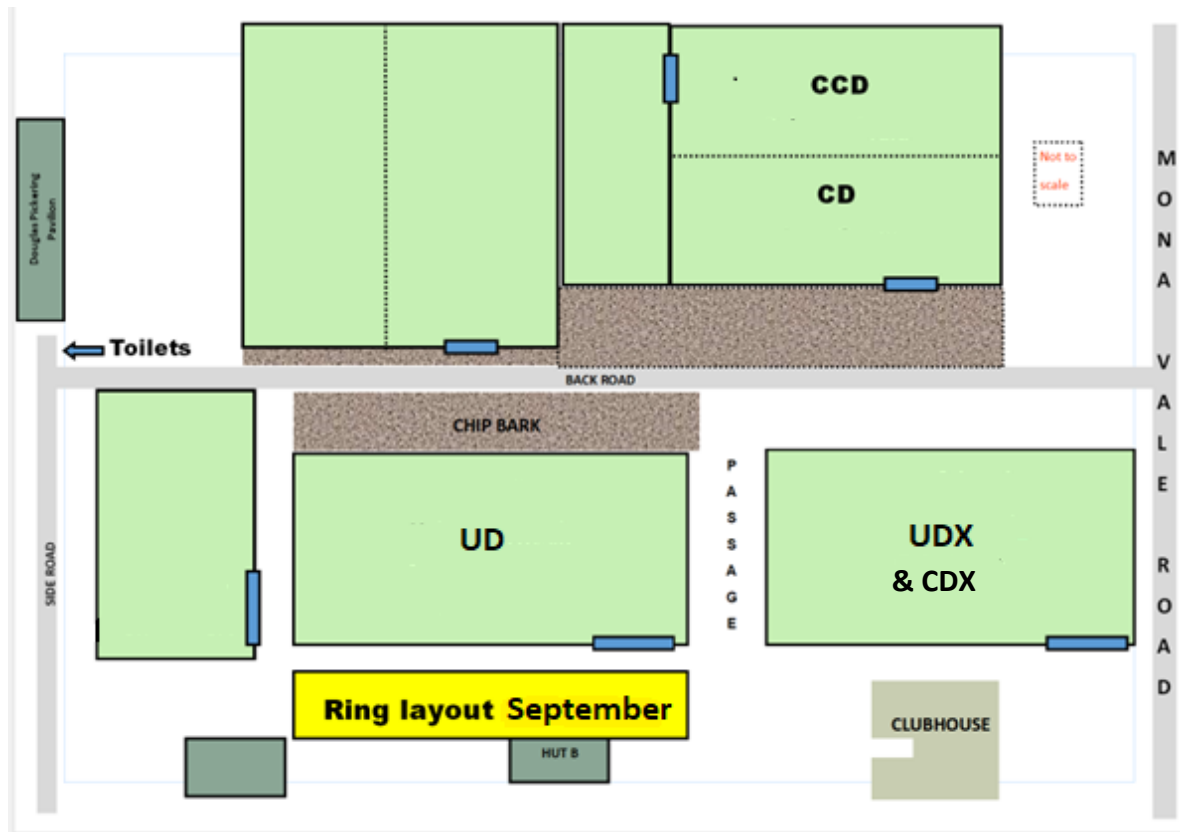

Competition ring layout for 8th September 2024 Obedience Trials

Nearest Veterinary Care Sunday :

Northside Emergency Veterinary Service

16 Myoora Road

Terrey Hills Ph: 9452 2933

Turrumurra Veterinary Hospital