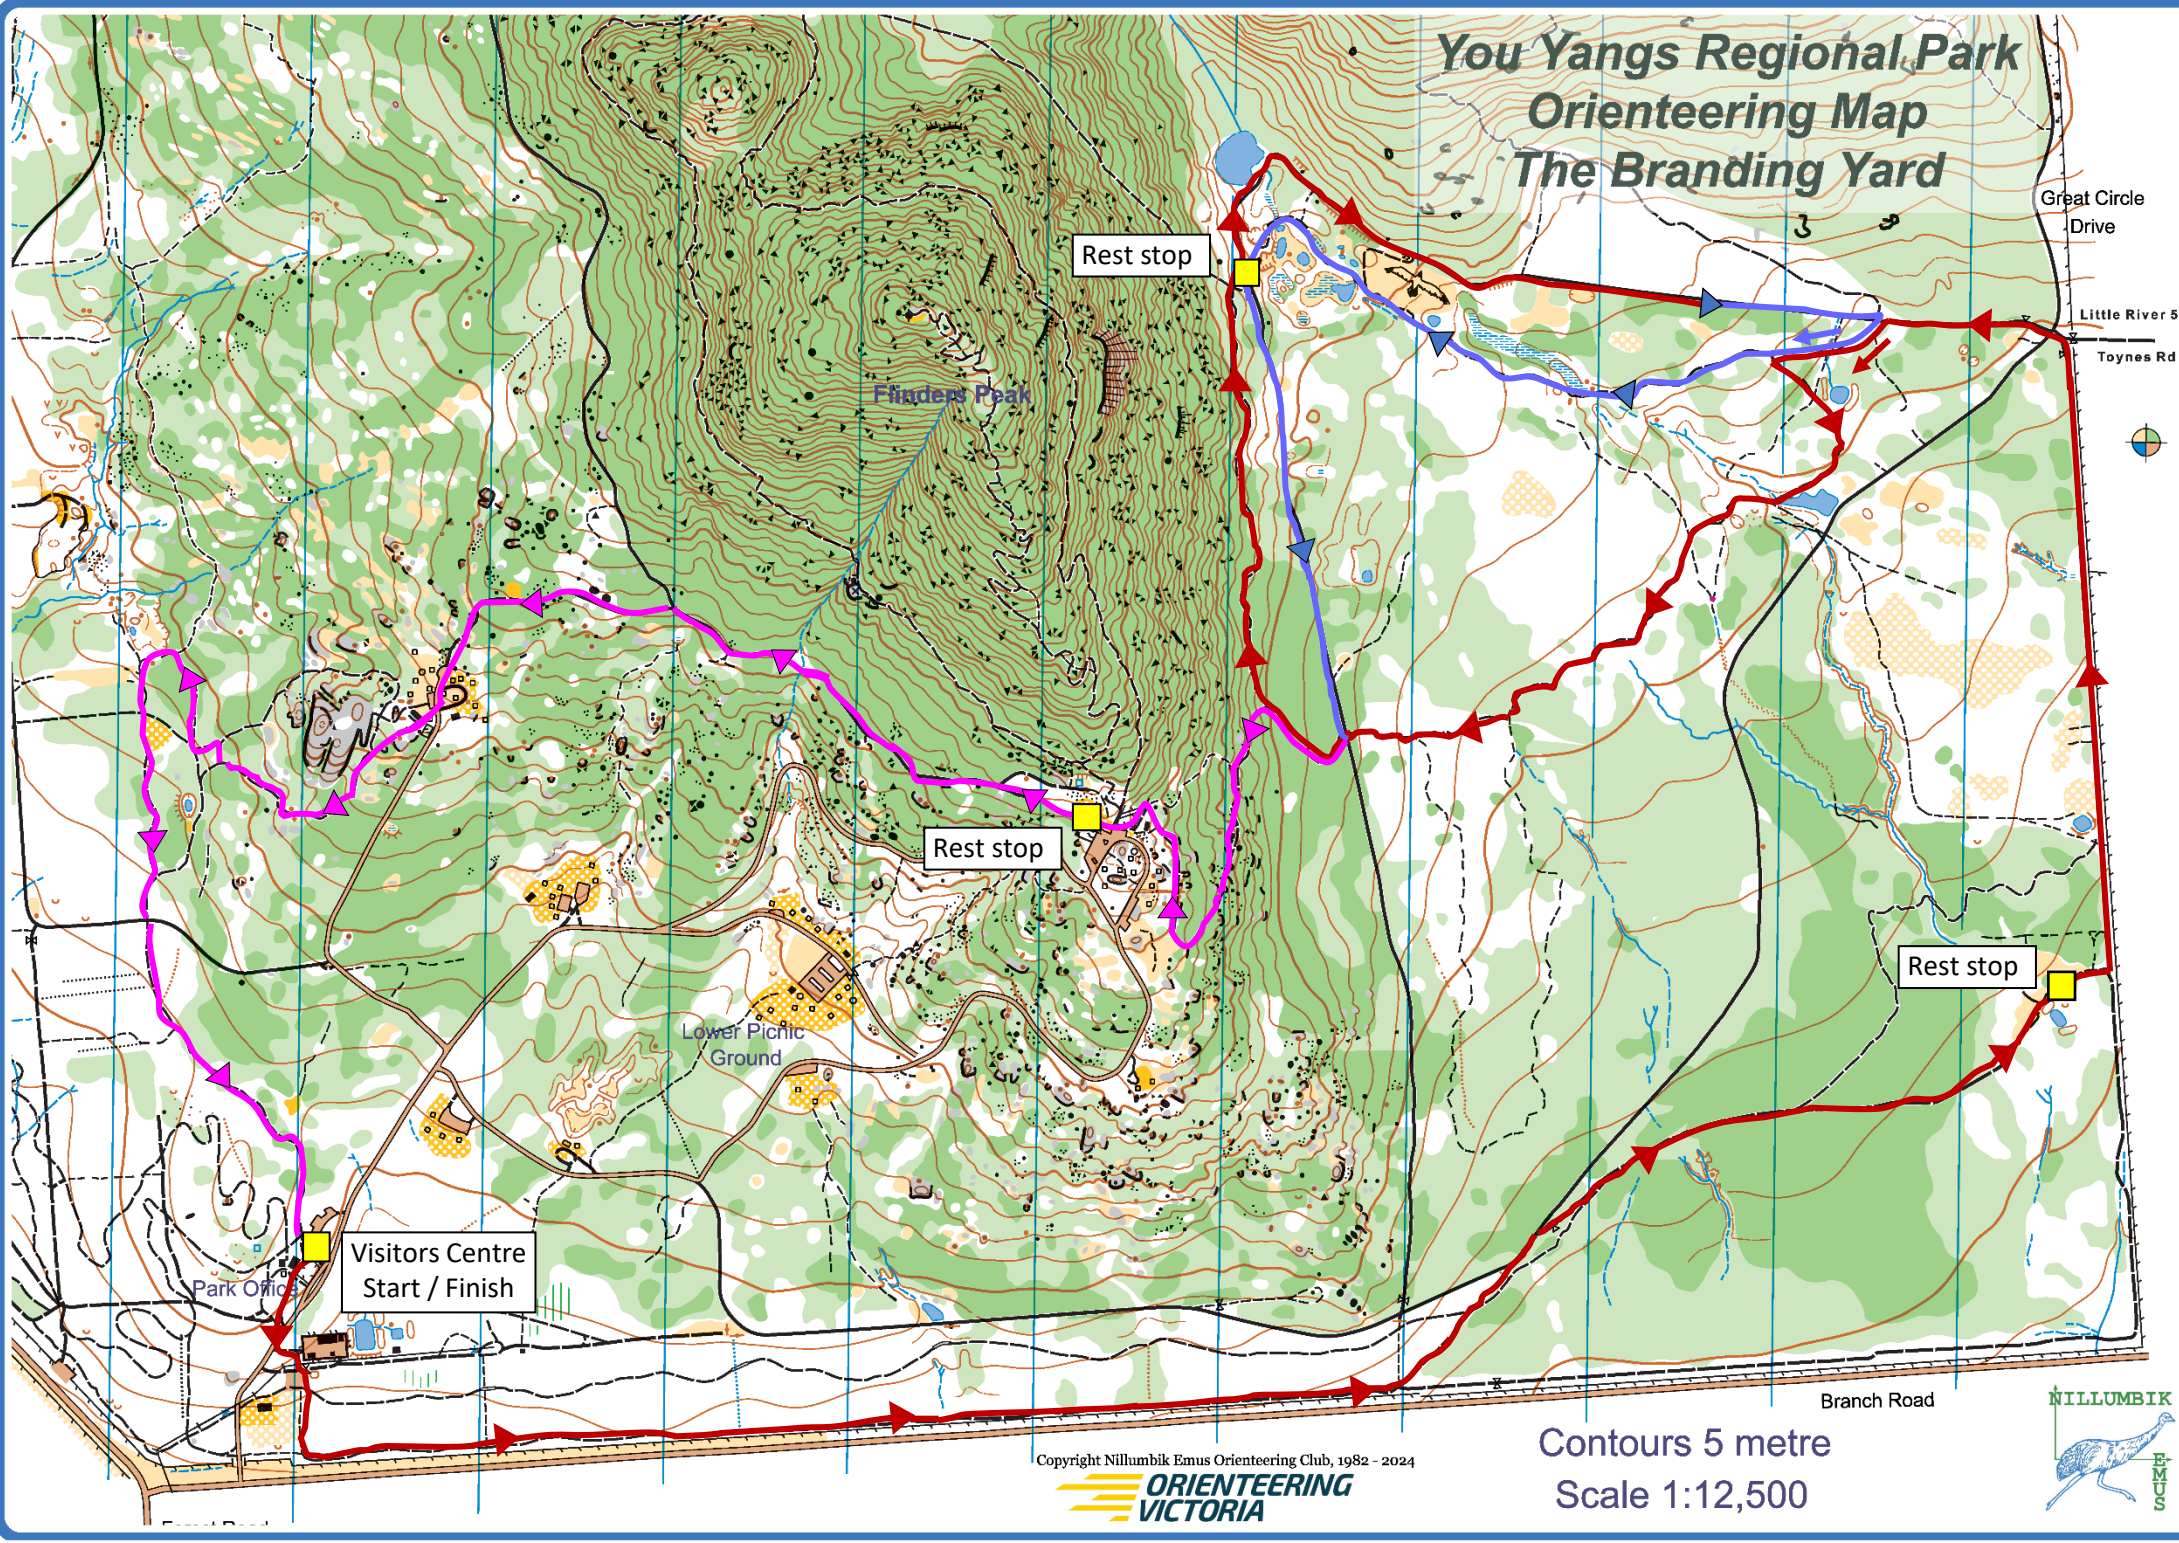

You Yangs Regional Park Orienteering Map The Branding Yard

Rest stop

Rest stop

Rest stop

Visitors Centre
Start / Finish

Copyright Nillumbik Emus Orienteering Club, 1982 - 2024

Contours 5 metre
Scale 1:12,500