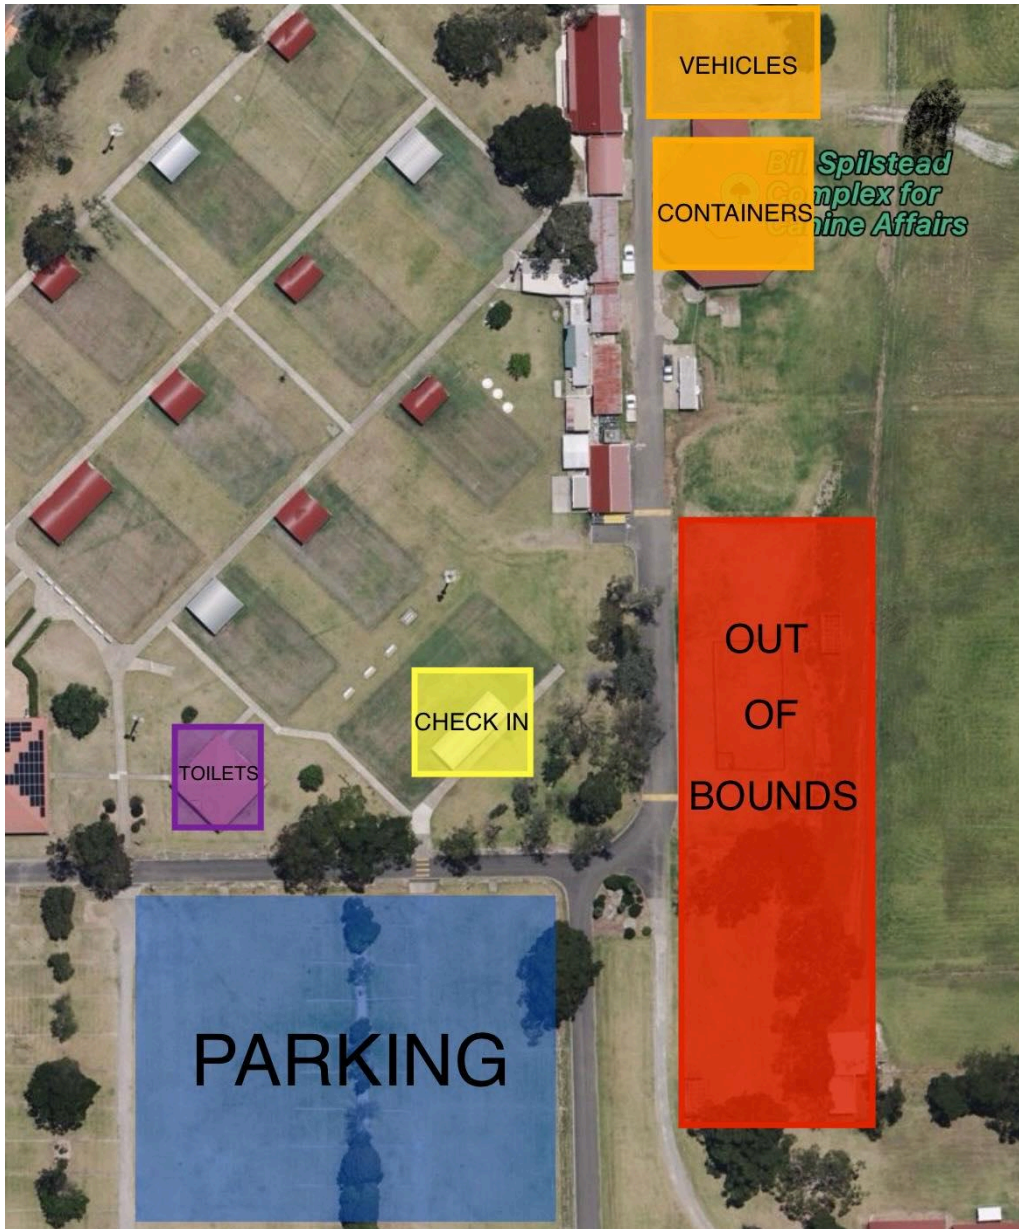

Western Sydney
SCENT WORK CLUB

Want to join Western Sydney Scent Work Club? Join now via Show Manager!

Western Sydney
SCENT WORK CLUB

Nearest emergency veterinary care

SASH – Prospect

1 Rowood Rd, Prospect NSW