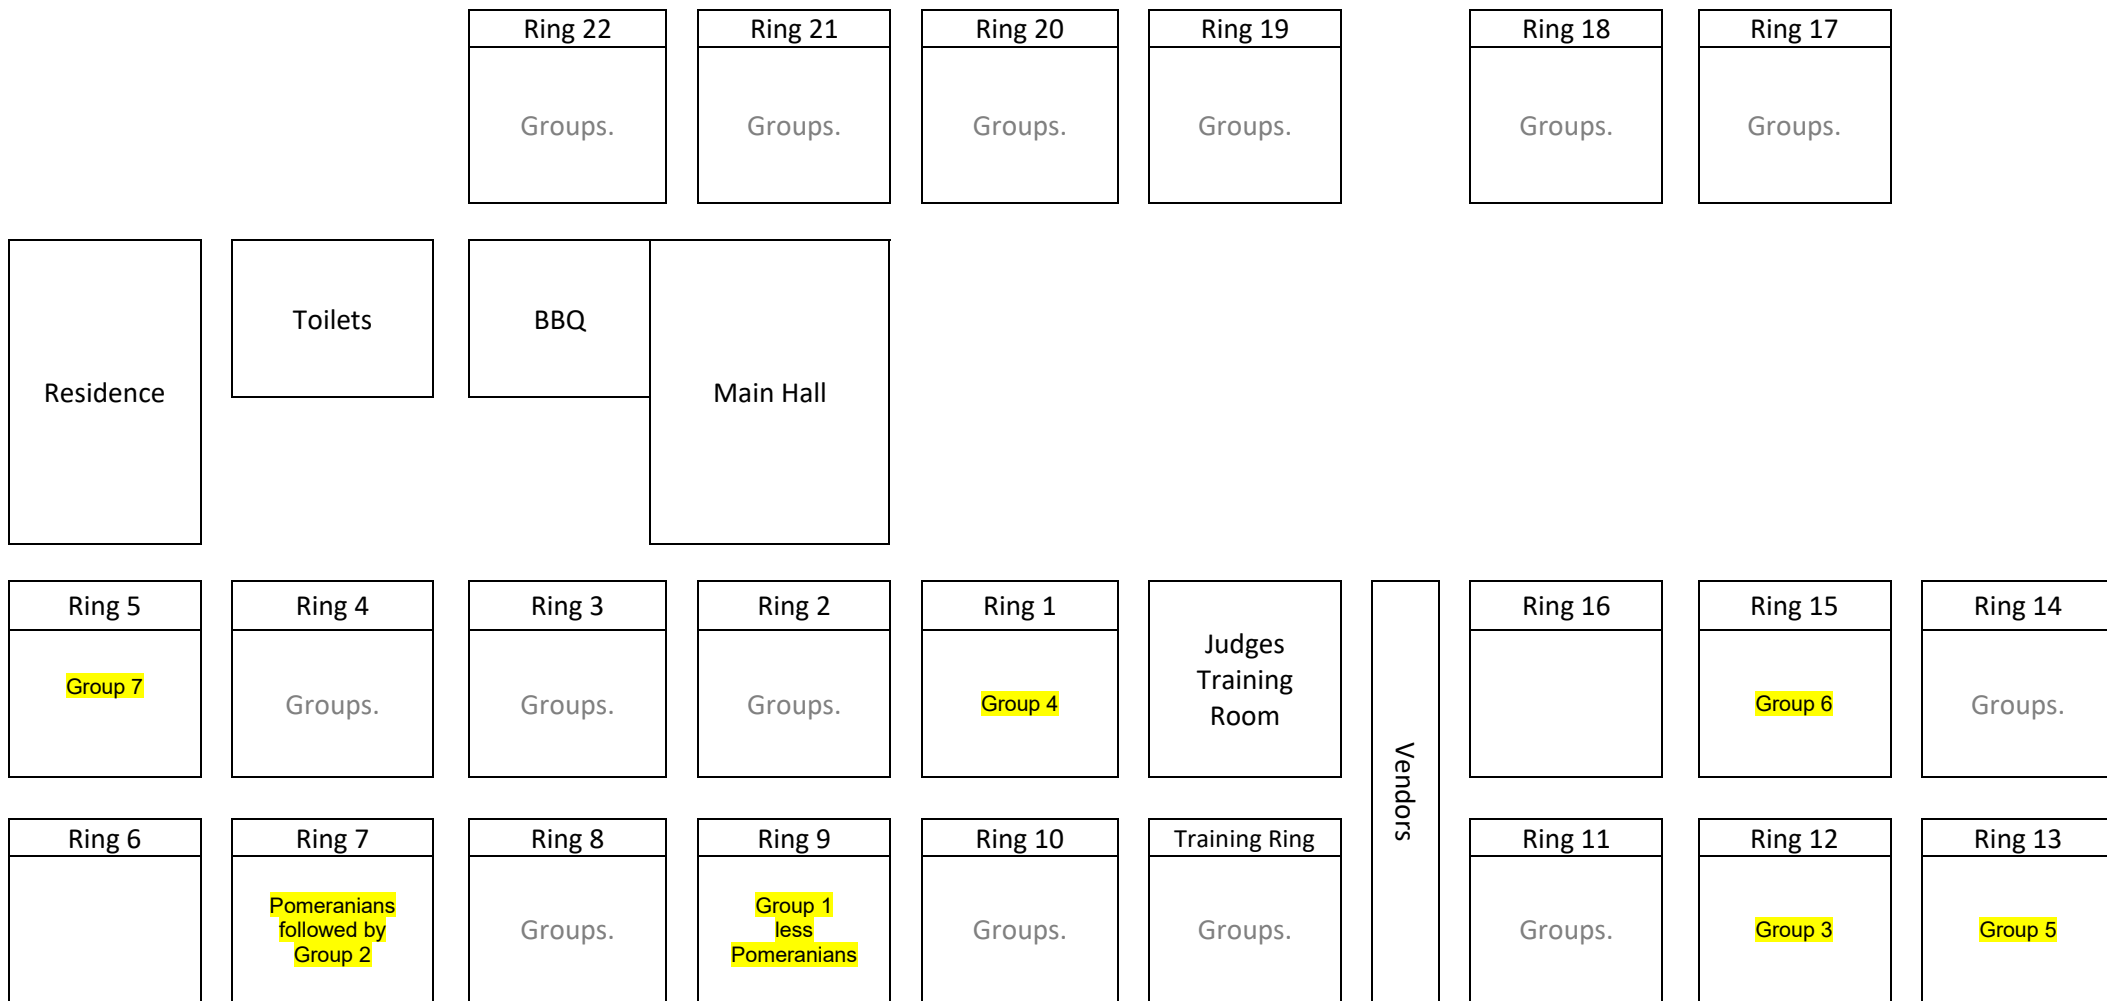

9 JUNE 2024 YUGGERA CANINE CLUB

SHOW 1 STARTS AT 9:00AM

Details.