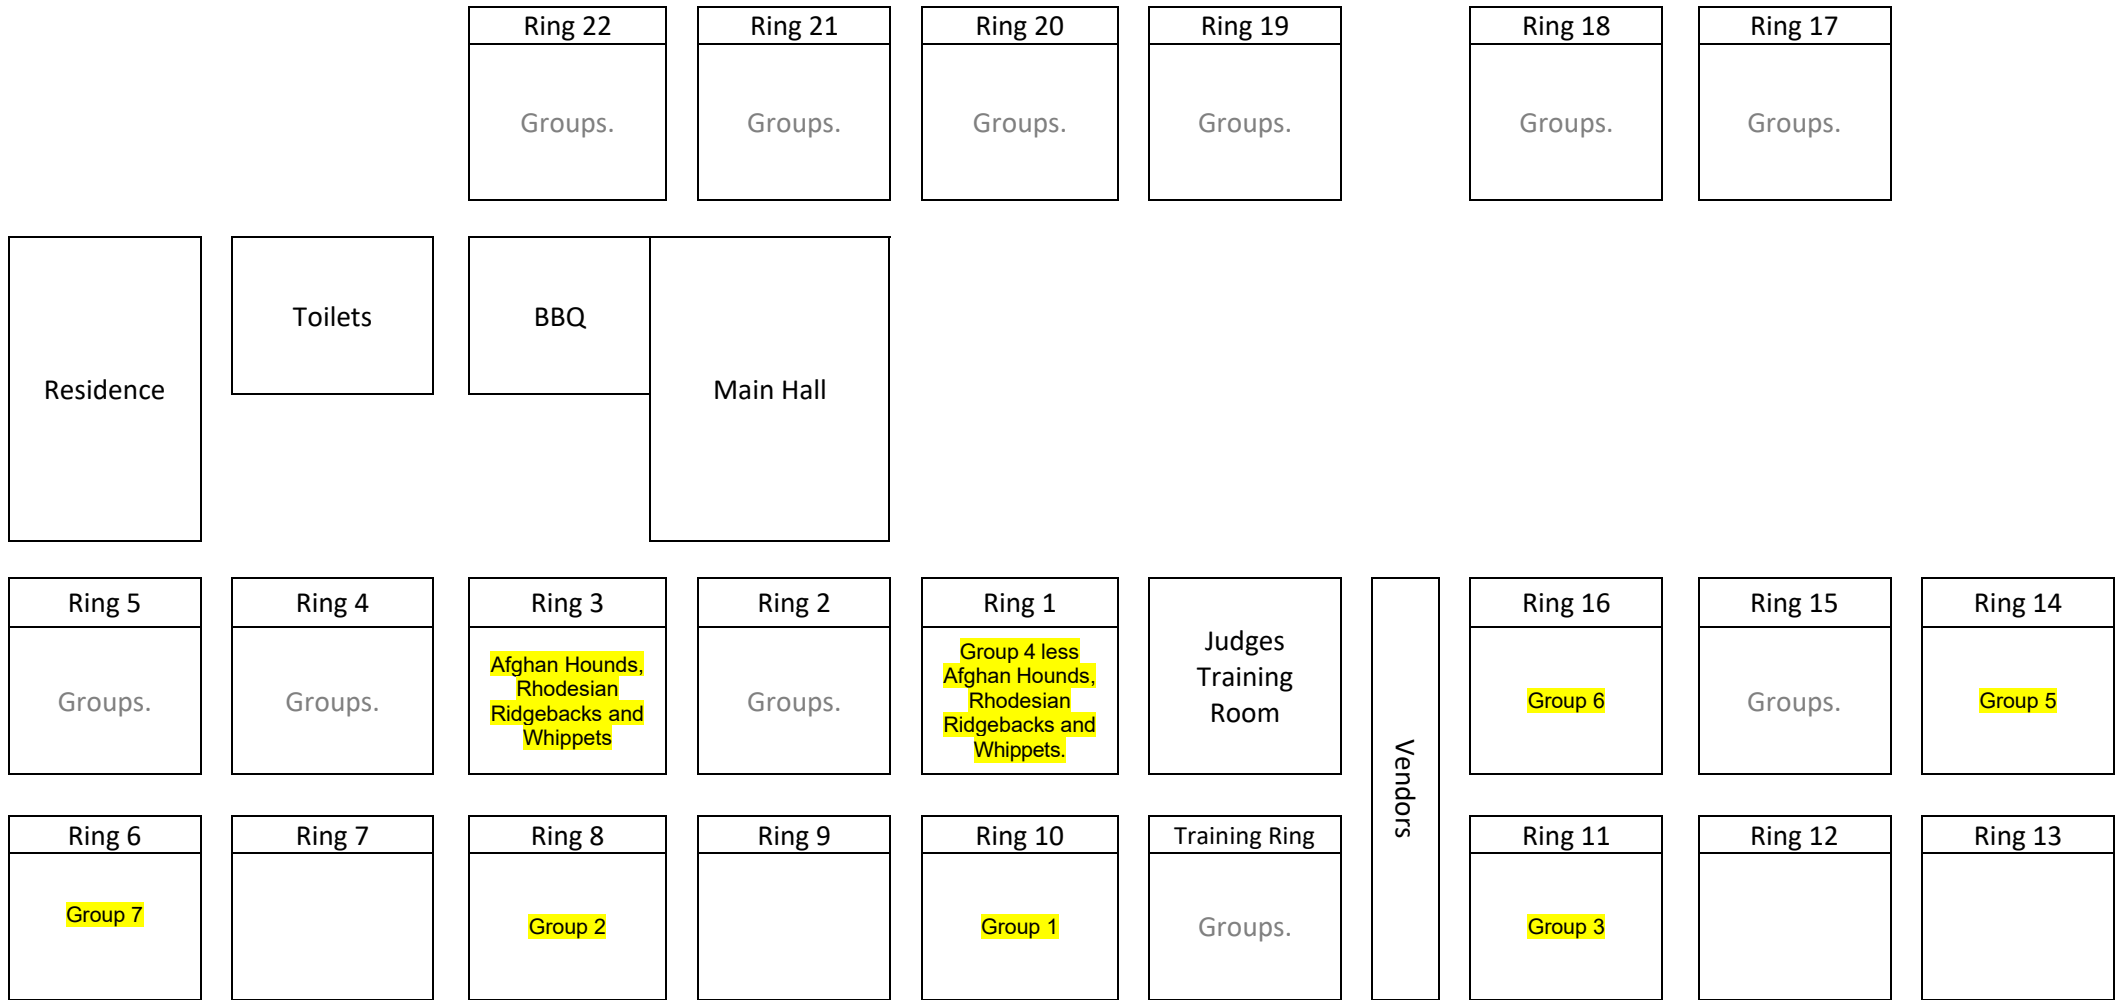

### SHOW 1 STARTS AT 10:00AM

Details.

## 6 JUNE 2024 YUGGERA CANINE CLUB

**SHOW 2 STARTS AFTER THE COMPLETION OF SHOW 1 NOT BEFORE 1:30PM**

Details.

**7 JUNE 2024**

**AUSTRALIAN SHEPHERD SHOW STARTS AT 3:00PM**

**YUGGERA CANINE CLUB**

**OPEN SHOW STARTS AT 5:00PM**

Vendors

**8 JUNE 2024 – SPECIALTY SHOWS**

**SATURDAY MORNING**

Details.

Ring 22	Ring 21	Ring 20	Ring 19	Ring 18	Ring 17
Groups.	Groups.	Groups.	Groups.	Groups.	Groups.

Residence	Toilets	BBQ	Main Hall
-----------	---------	-----	-----------

## SHOW 1 STARTS AT 9:00AM

Details.