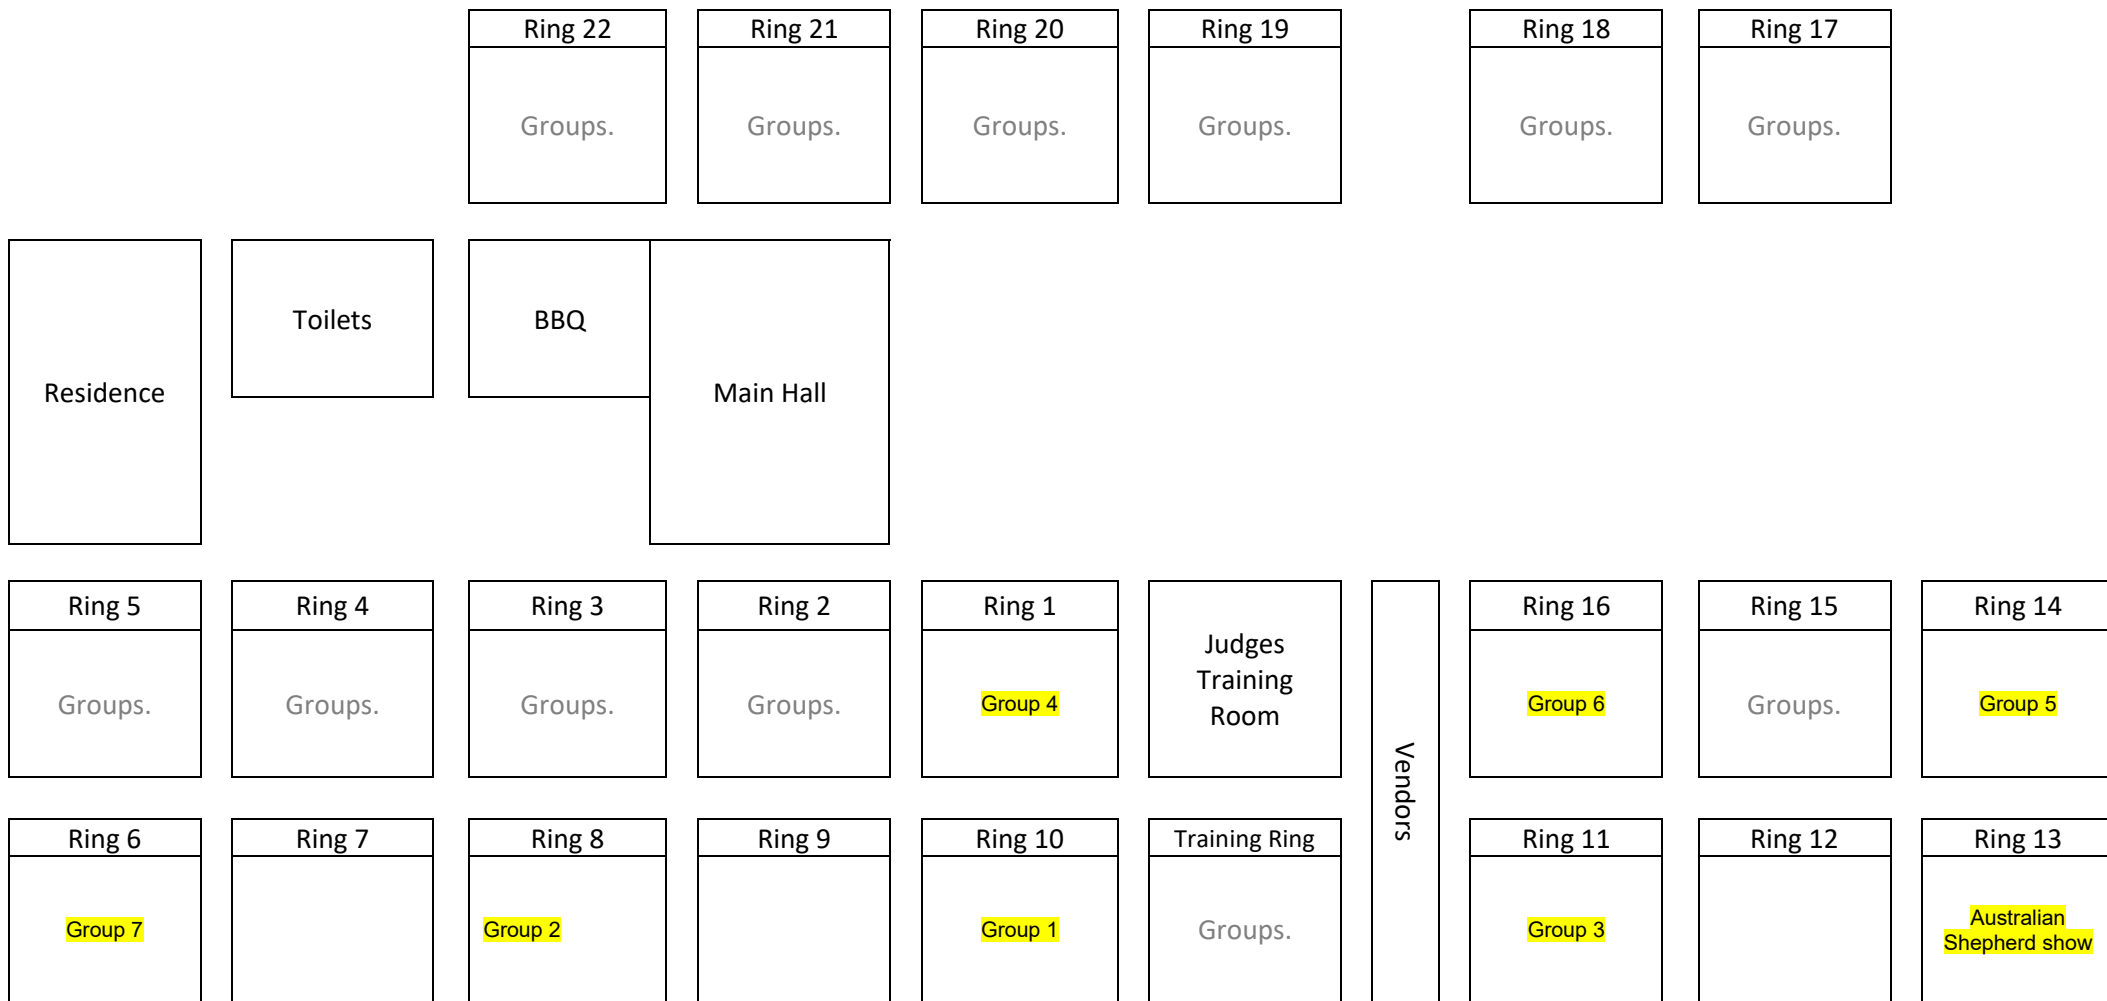

### SHOW 1 STARTS AT 10:00AM

Details.

## 6 JUNE 2024 YUGGERA CANINE CLUB

**SHOW 2 STARTS AFTER THE COMPLETION OF SHOW 1 NOT BEFORE 1:30PM**

Details.

**7 JUNE 2024**

**AUSTRALIAN SHEPHERD SHOW STARTS AT 3:00PM**

**YUGGERA CANINE CLUB**

**OPEN SHOW STARTS AT 5:00PM**

Vendors

**8 JUNE 2024 – SPECIALTY SHOWS**

**SATURDAY MORNING**

Details.

Ring 22	Ring 21	Ring 20	Ring 19	Ring 18	Ring 17
Groups.	Groups.	Groups.	Groups.	Groups.	Groups.

Residence	Toilets	BBQ	Main Hall
-----------	---------	-----	-----------

## SHOW 1 STARTS AT 9:00AM

Details.