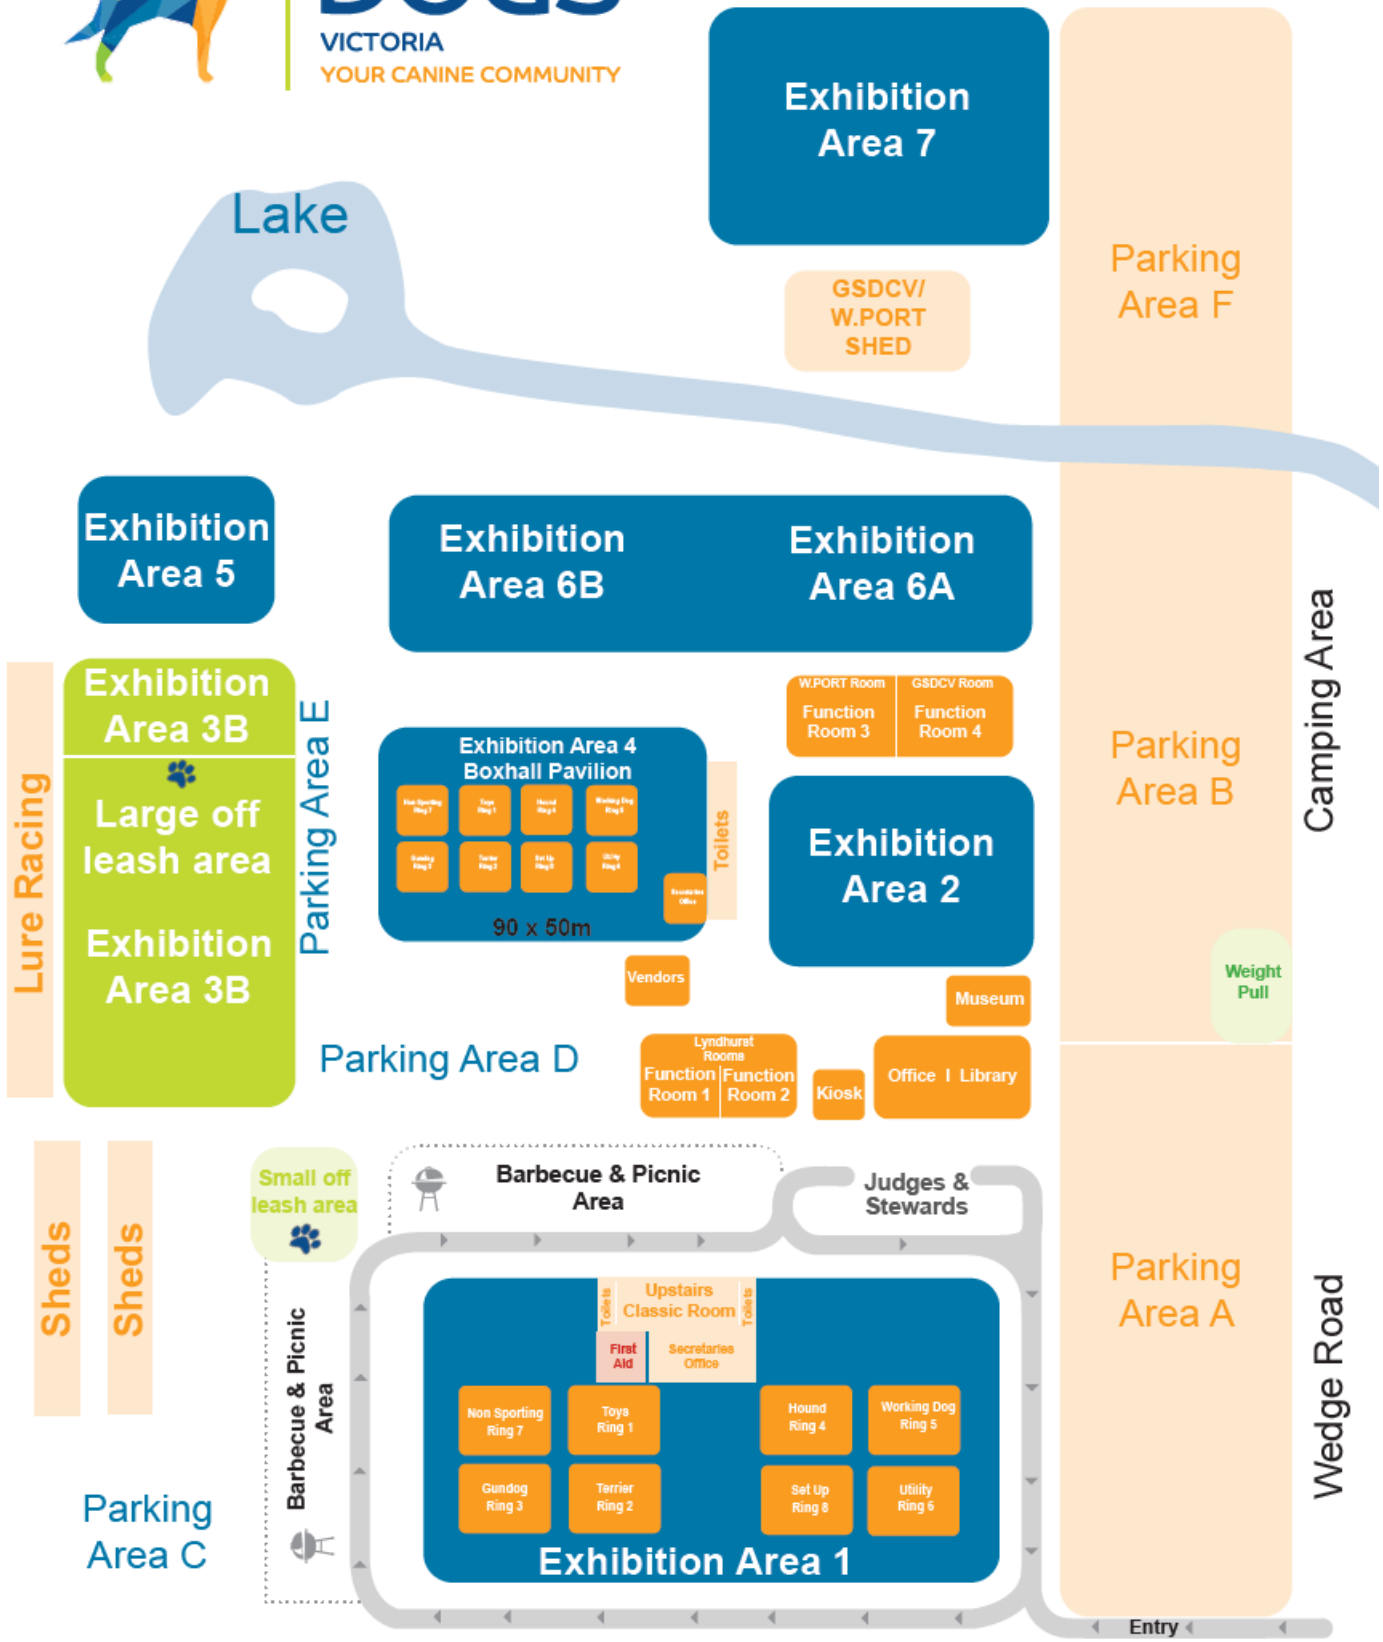

DOGS
VICTORIA
YOUR CANINE COMMUNITY

KCC Park
655 Westernport Highway, Skye 3977 (Dandenong Hastings Road)

Amended 080923

Community Companion Dog

Dr MARIBETH MURPHY (VIC)

1	CONINGSBURGH PRETTY IN PEARLS TD RN Labrador Retriever	Kellie Monea 3100436039	Bitch 24 Aug 2021
2	ZENCHEL ALBERTUS DE ZWARTE (AI) RN Labrador Retriever	Miss Rebecca Kearney 3100461169	Dog 24 Nov 2022
3	CH GOLDNYMPH IN FLANDERS FIELDS (AI) RN Golden Retriever	Mr D & Mrs K Houlden 3100409284	Dog 25 Apr 2020
4	CH. NEUT. CH. KEMSLEY SINGULAR SENSATION SWN Gordon Setter	Mrs E & Mr S Slabon 3100375629	Bitch 28 Apr 2018
5	FEATHERDALE FIRE DANCER (GEORDIE) RN. TK.S. TD. Welsh Springer Spaniel	Ms D Osborn & Mr J Meares 2100522124LR	Bitch 21 Jun 2019
6	T.CH. CH. CARNOUSTIE SINGING IN THE RAIN SWN TSDX. RN. TK.S. Gordon Setter	Ms M K Yarnold 5100114695	Dog 30 Sep 2019
7	KEANSTAR STORM CELLAR RA TK.S JC Golden Retriever	P & J Convery 3100444131	Dog 29 Dec 2021
8	VIZSYBEGRAND RORY Hungarian Vizsla	Peter Keenan 3100449322	Dog 06 Apr 2022
9	CH WEILANDER OUT OF THE COLD (LH) (AI) RA Weimaraner (longhair)	Weilander Kennels 3100346494	Bitch 24 Aug 2016

1st _____ / _____ 2nd _____ / _____ 3rd _____ / _____

Novice

Dr MARIBETH MURPHY (VIC)

10	TRIPLE CH (T. TS.) TS GR CH FYRESIDE HIGH SOCIETY (AI) CCD Weimaraner RETRIEVE ON THE FLAT / CHANGE OF POSITION	FYRESIDE KENNELS 3100346696	Bitch 01 Jan 2017
11	BEEREEGAN LUCY IN THE SKY CCD. RN.SWA.TDX. TD.S Labrador Retriever RETRIEVE ON THE FLAT / CHANGE OF POSITION	Gunblast Kennels 3100406108	Bitch 02 Feb 2020
12	DUAL CH (T) KILLARA NEW DAY AT FAYEMOR RATN RA CCD SWN (IMP USA) Field Spaniel RETRIEVE ON THE FLAT / CHANGE OF POSITION	J L Morrison SS04450002	Bitch 07 Jan 2018
13	T CH TS GR CH NEUT CH SILVERBLUE STOP PRESS TK.S SWA RA CCD Cocker Spaniel RETRIEVE ON THE FLAT / CHANGE OF POSITION	Kaye Yarnold 3100334524	Bitch 20 Dec 2015
14	DUAL CH TR CH CONINGSBURGH LEADING LADY CCD,RE,JD,TK.N, TSDX, SWN Labrador Retriever RETRIEVE ON THE FLAT / CHANGE OF POSITION	Kellie Monea 3100315626	Bitch 13 Dec 2014