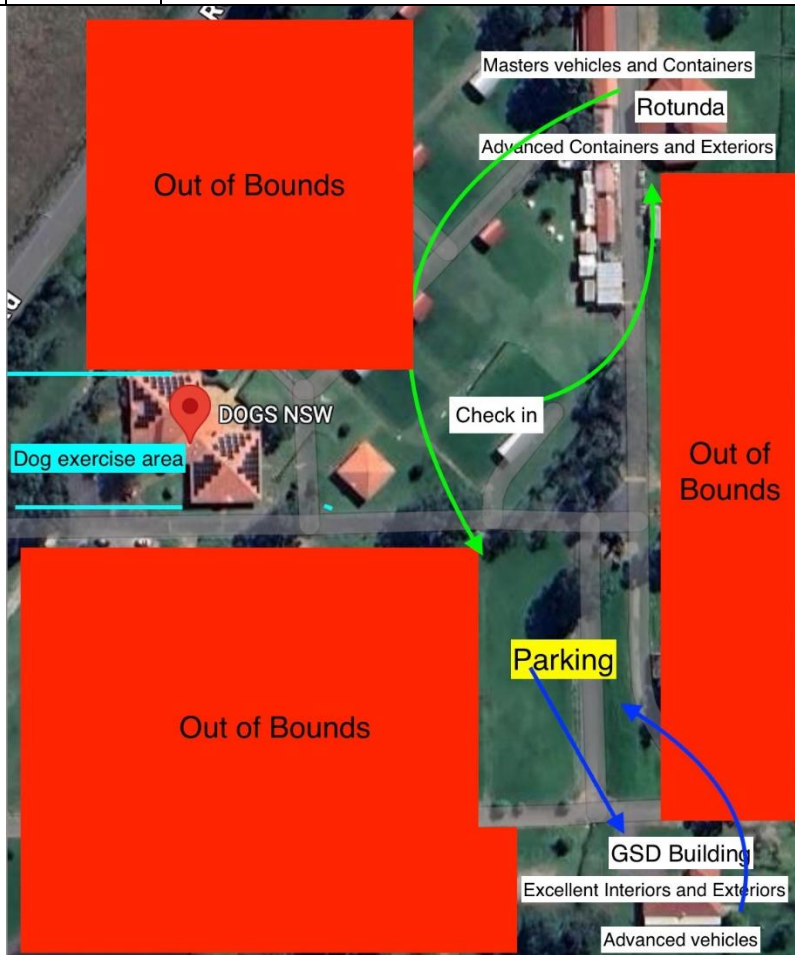

Running Order

8am-8:45am		Check in for Excellent & Masters	
8:30am		Demo dogs (Excellent & Masters)	
8:50am		Judges Briefing (Excellent & Masters)	
9:00am		Excellent start (GSD Building)	Masters start (Rotunda)
11:30am			Estimated Masters finish
11:45am			Masters Presentation
12pm		Check in for Advanced opens	
12:30pm		Estimated Excellent finish	
12:45pm		Excellent Presentation	
1:00pm		Raffle Draw	
1:10pm		Advanced Demo dogs	
1:20pm		Advanced Briefing	
1:30pm		Advanced start (staggered at 2 locations)	
4:45pm		Estimated Advance finish	
5:00pm		Advanced Presentation