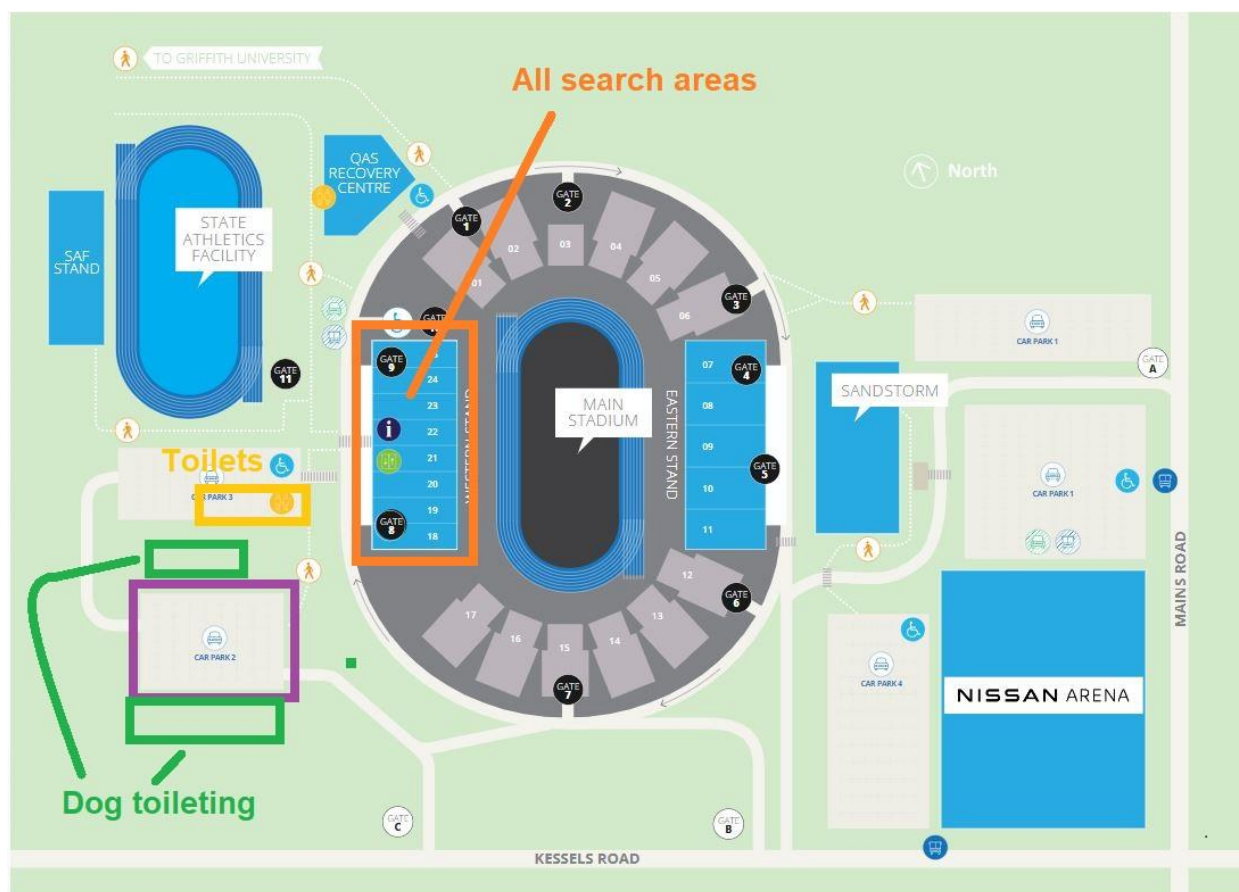

### Map 1

## DOGGY TOILETING (see Map 2 below)

Please keep to the designated toileting areas.

At all times you shall be responsible for cleaning up after your dog/s.

Please be respectful of other dogs when you are toileting your dog.

## HUMAN TOILETING (see Map 2 below)

Human toilets are located above our carpark in P3, a short walk from our car parking area. Please do NOT walk dogs through this carpark as the toilets will be open to other users.

### Map 2