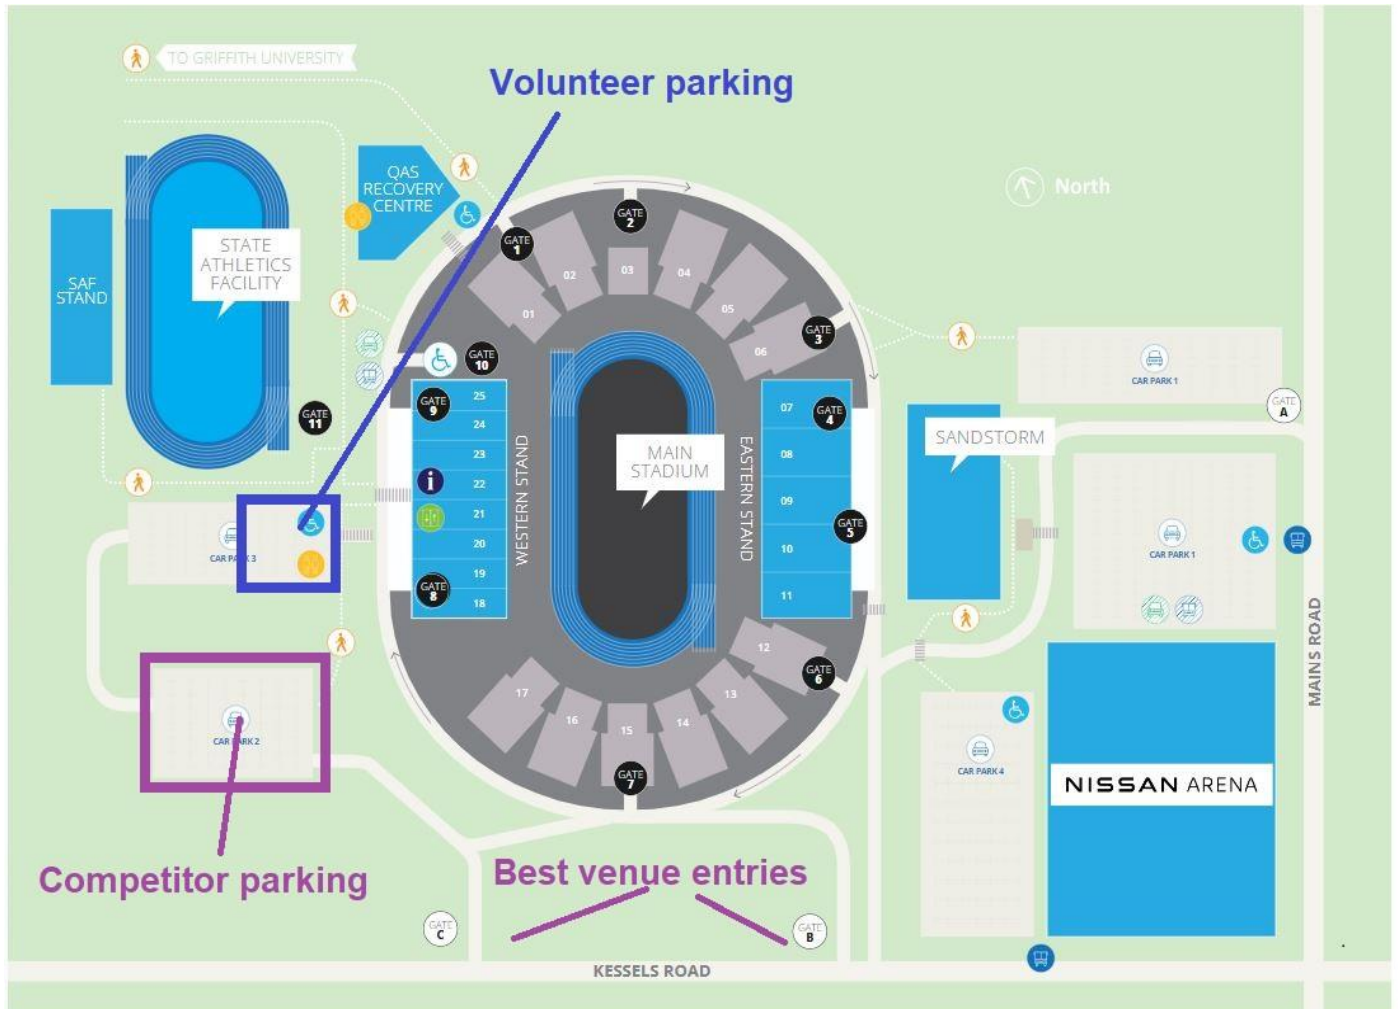

VENUE ENTRY and PARKING

Our event has been given use of P2 exclusively. The best entry for this parking is via the Kessels Rd entries (Gate B or C). Follow the road a short way around to P2. The Mains Rd entry (if open) can still be used.

You will be directed to your allocated team parking or reactive parking as you arrive.

Map 1

CHECK-IN PROCEDURE

This is a three-step process:

1. Please go to the check-in desk and mark yourself as present on the attendance list for your class. PLEASE KNOW YOUR RUNNING ORDER NUMBER AND THE CLASSES/ELEMENTS YOU ARE IN BEFORE CHECKING IN OR YOU WILL HOLD UP EVERYBODY ELSE
2. IF YOU DID NOT ATTEND ON SATURDAY, please go to the Competitor bag station nearby and collect your competitor bag. This has your competitor numbers in it and any merchandise you purchased.
3. If you have an entire bitch (or you are listed on Showmanager as having an entire bitch and haven't updated it) you will need to have your bitch checked at the vetting station EVEN IF THEY WERE CHECKED YESTERDAY. Please do not have dogs in the check in or competitor bag lineups.