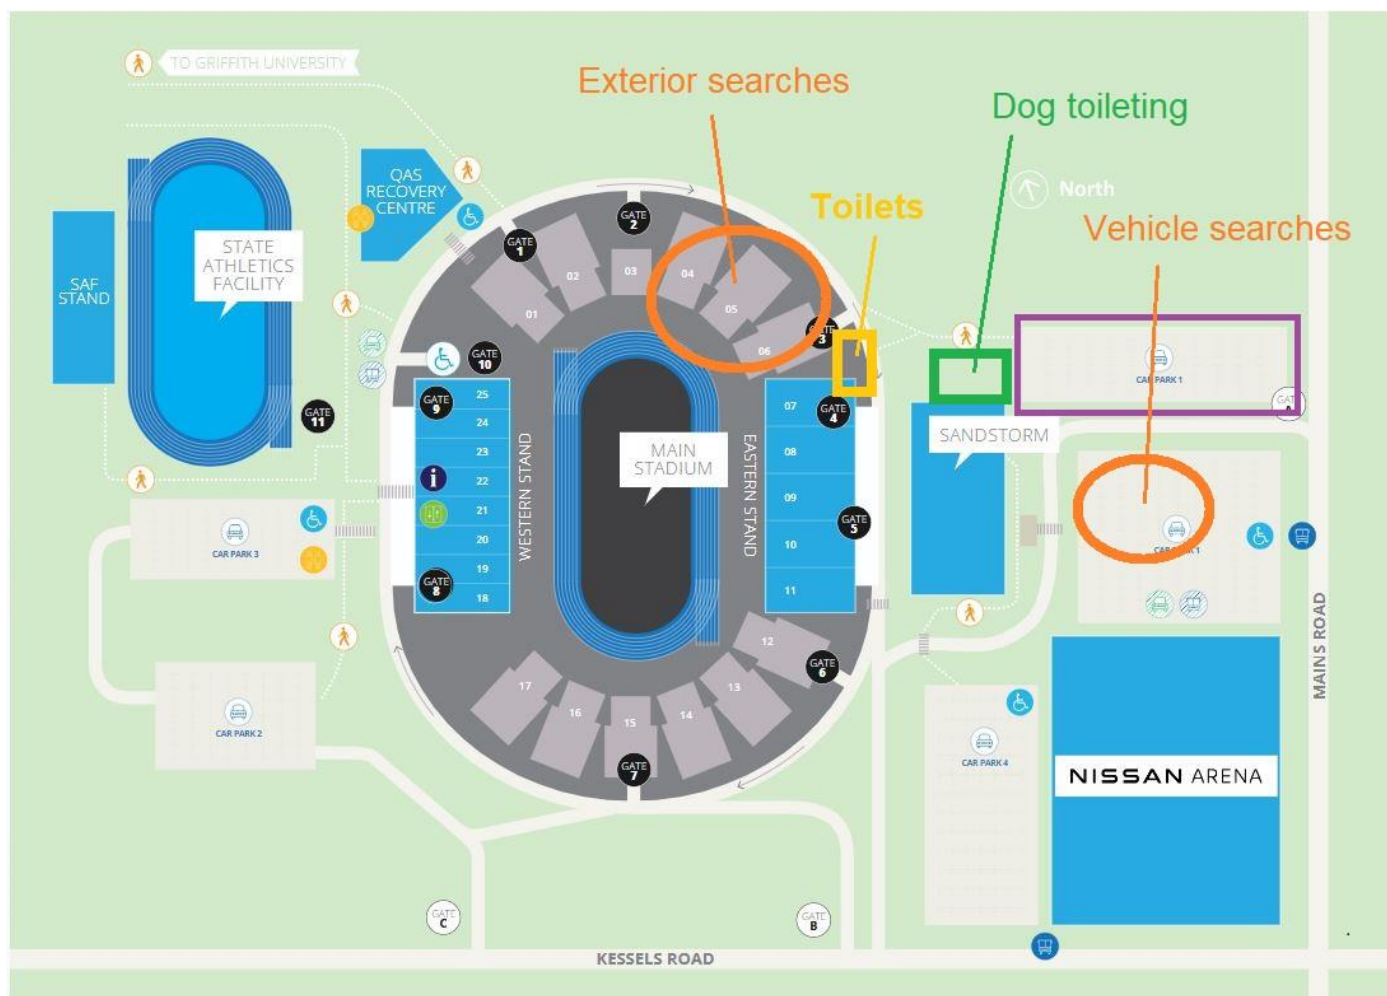

DOGGY TOILETING (see Map 2 below)

Please keep to the designated toileting areas. There is a large grassy area just outside the parking area.

At all times you shall be responsible for cleaning up after your dog/s.

Please be respectful of other dogs when you are toileting your dog.

HUMAN TOILETING (see Map 2 below)

Human toilets are located under the bleachers, a short walk from the car parking area. The toilets are near the exterior searches so please do not wander within the wider area or past the tape.

Map 2

AWARDS and PRESENTATIONS

Presentations will be held at the end of all Saturday events. We encourage all competitors to attend presentations to support your hosts and your fellow competitors. Qualifying certificates will be issued at presentations.

OTHER STUFF

If you wish to withdraw from a class, please notify the Assembly Steward.

Rudeness and aggressive behaviour towards other competitors, trial officials or helpers will not be tolerated and will result in a disqualification from the trial.