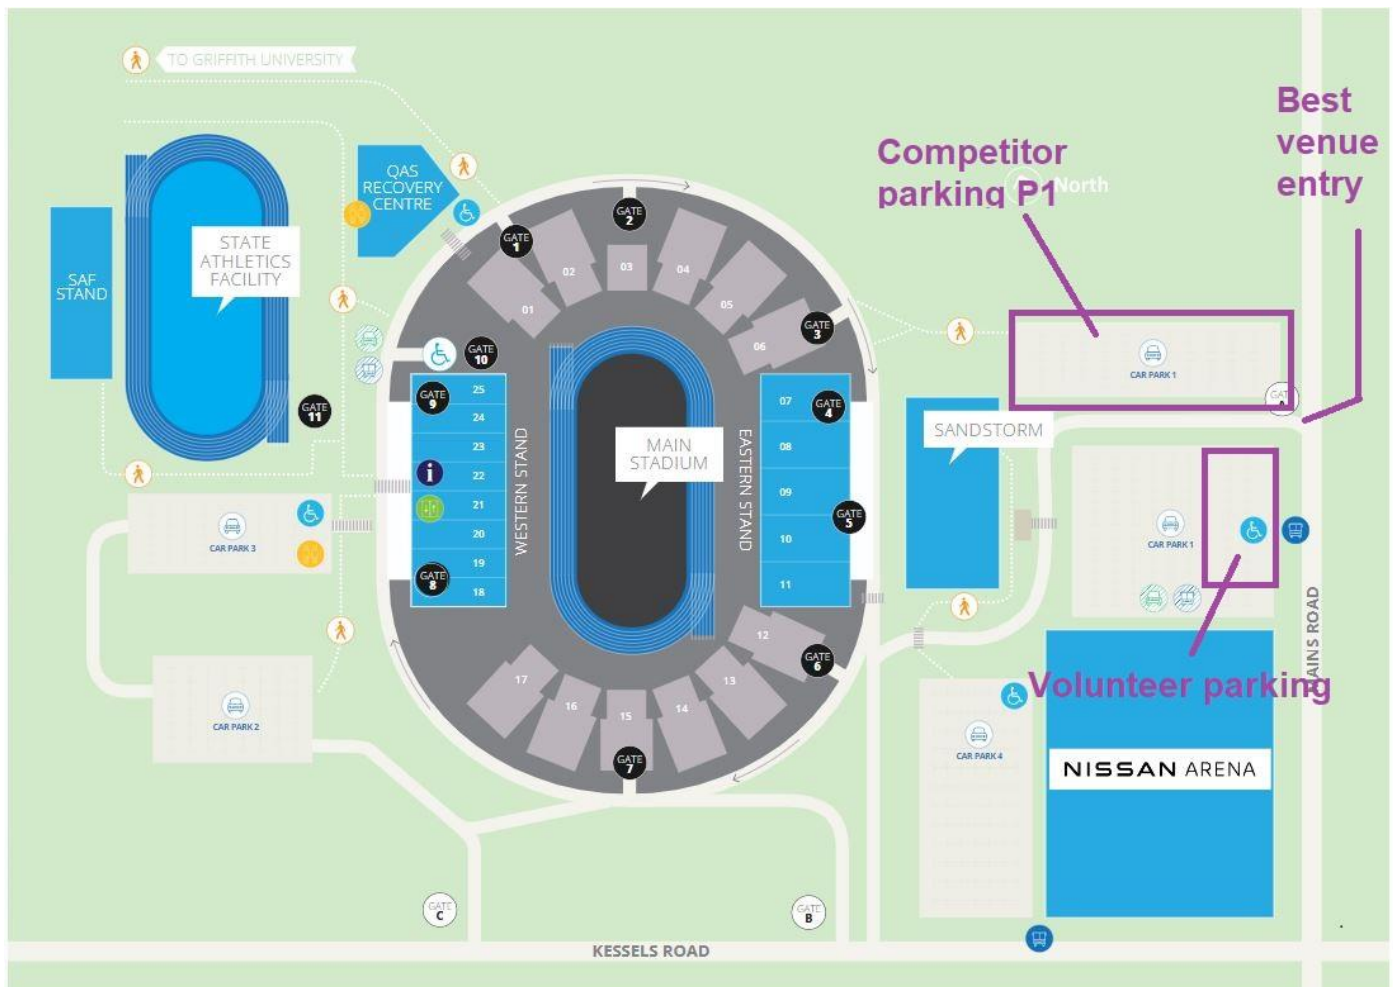

VENUE ENTRY and PARKING

Our event has been given use of P1 (north) exclusively. The best entry for this parking is via the Mains Rd entry Gate A. After turning into the grounds you turn right into the car park. If you enter via other entries you can still get to the carpark but there could be a lot of event traffic.

The parking area available on Saturday is quite small. Please crate dogs in cars if possible.

You will be directed to your allocated team parking or reactive parking as you arrive.

Map 1

CHECK-IN PROCEDURE

This is a three-step process:

1. Please go to the check-in desk and mark yourself as present on the attendance list for your class. PLEASE KNOW YOUR RUNNING ORDER NUMBER AND THE CLASSES/ELEMENTS YOU ARE IN BEFORE CHECKING IN OR YOU WILL HOLD UP EVERYBODY ELSE
2. Please go to the Competitor bag station nearby and collect your competitor bag. This has your competitor numbers in it and any merchandise you purchased.
3. If you have an entire bitch (or you are listed on Showmanager as having an entire bitch and haven't updated it) you will need to have your bitch checked at the vetting station. Please do not have dogs in the check in or competitor bag lineups.