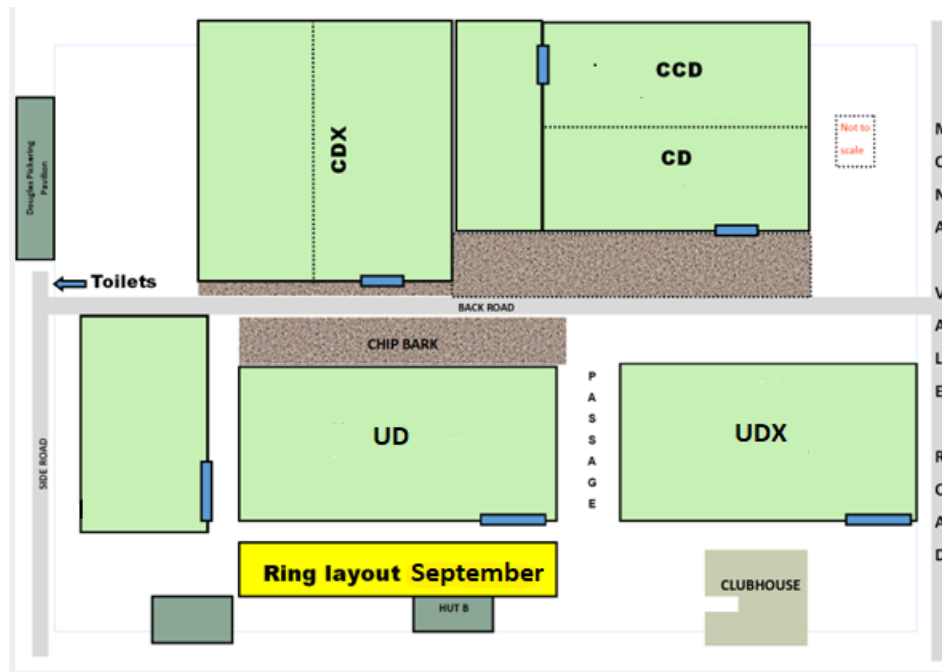

Competition ring layout for 10th September 2023 Obedience Trials

Nearest Veterinary Care Sunday :

Northside Emergency Veterinary Service
335 Mona Vale Rd
Terrey Hills Ph: 94522933

SASH
1/1 Richardson Place
North Ryde Ph: 9889 0289

ACKNOWLEDGEMENT OF COUNTRY

Northern Suburbs Dog Training Club acknowledges the Traditional Custodians of this land, The Darramuragal people or Darug people who have been in this area for thousands of years, long before the arrival of European settlers. The Club also pays respect to Elders past and present and extend that respect to other Aboriginal and Torres Strait Islander peoples in attendance today.