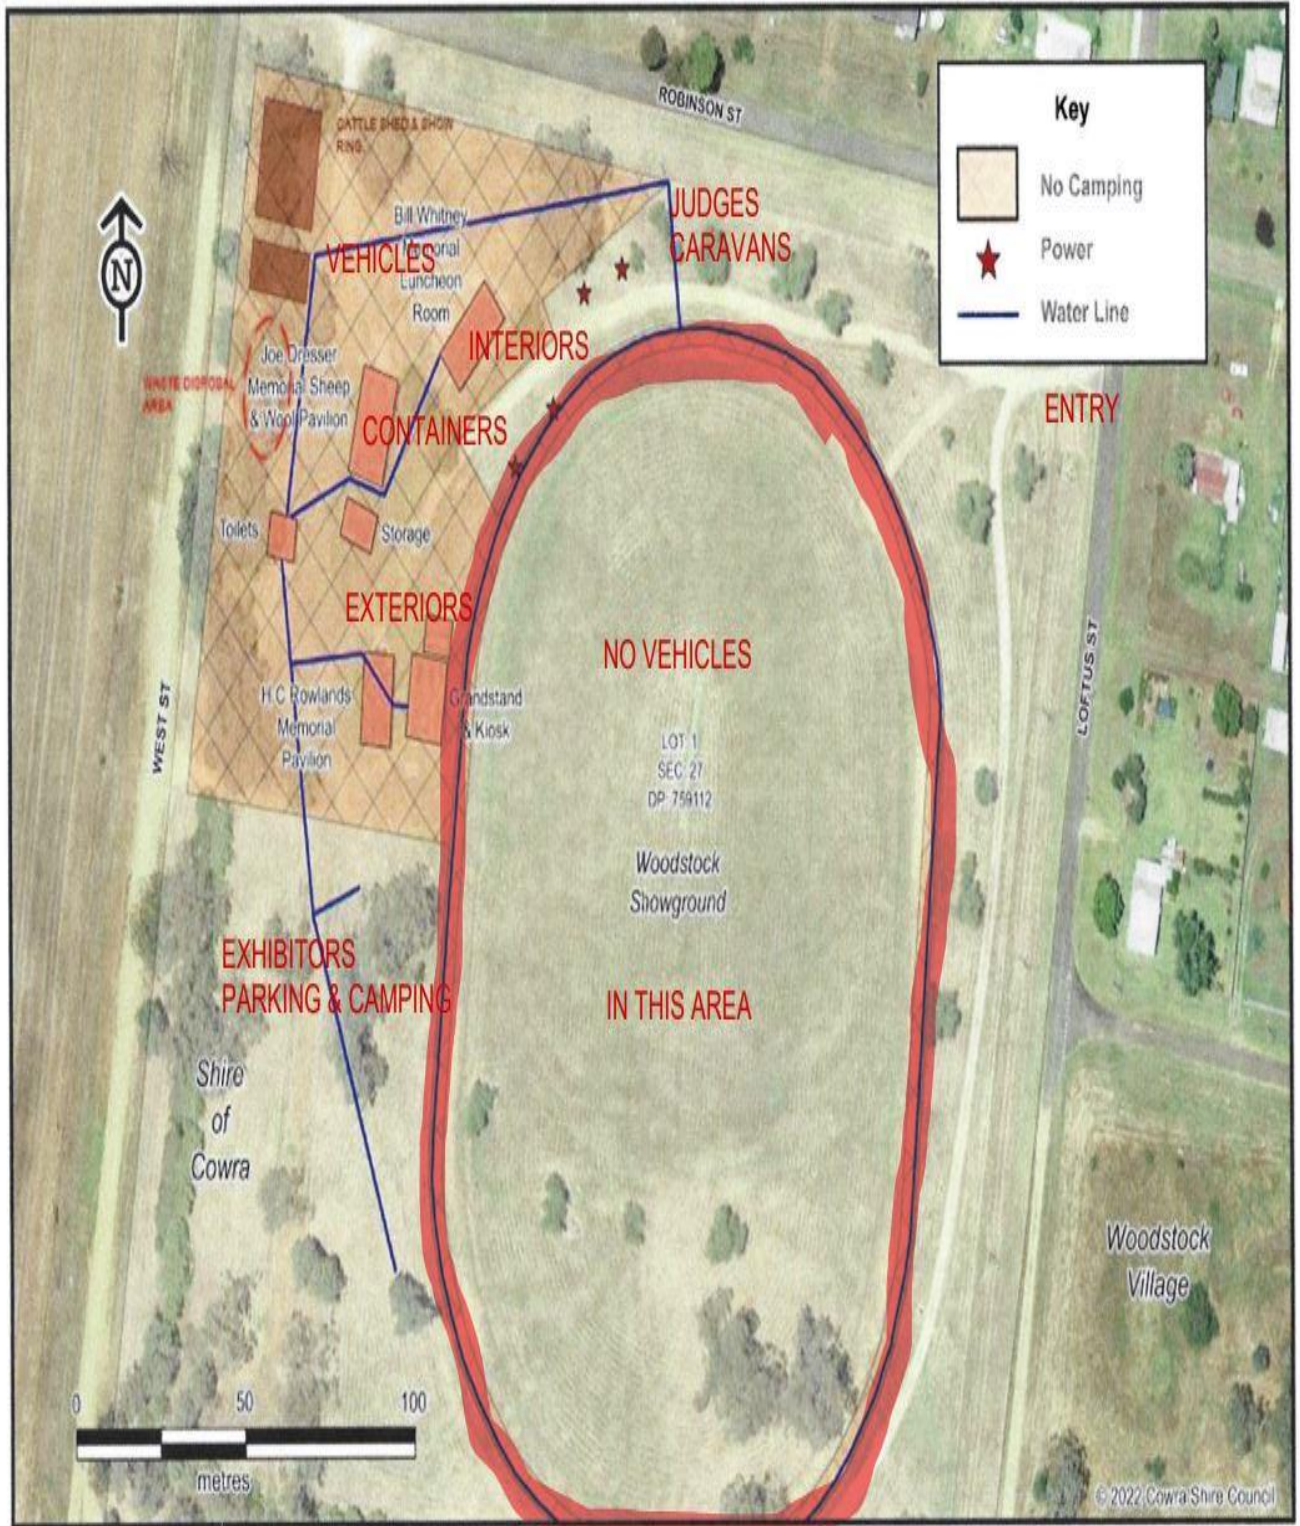

Cheers Mary

WOODSTOCK SHOWGROUND

WOODSTOCK SHOWGROUND

PLEASE NOTE THE FOLLOWING:

- **Entry to the grounds are from the Loftus St, Robinson St entrance only. When you enter the grounds turn right and follow the road to the exhibitor carpark and camping area.**
- **DO NOT drive on the main showground arena**
- **DO NOT exercise your dogs in the trial area**
- **Due to the layout of the ground the toilets will be closed during the running of the trials. They will be opened during breaks between Novice, Advanced & Excellent. There are Portaloos in the carpark.**
- **Catering and coffee are available**
- **Any offers of help will be gladly accepted**