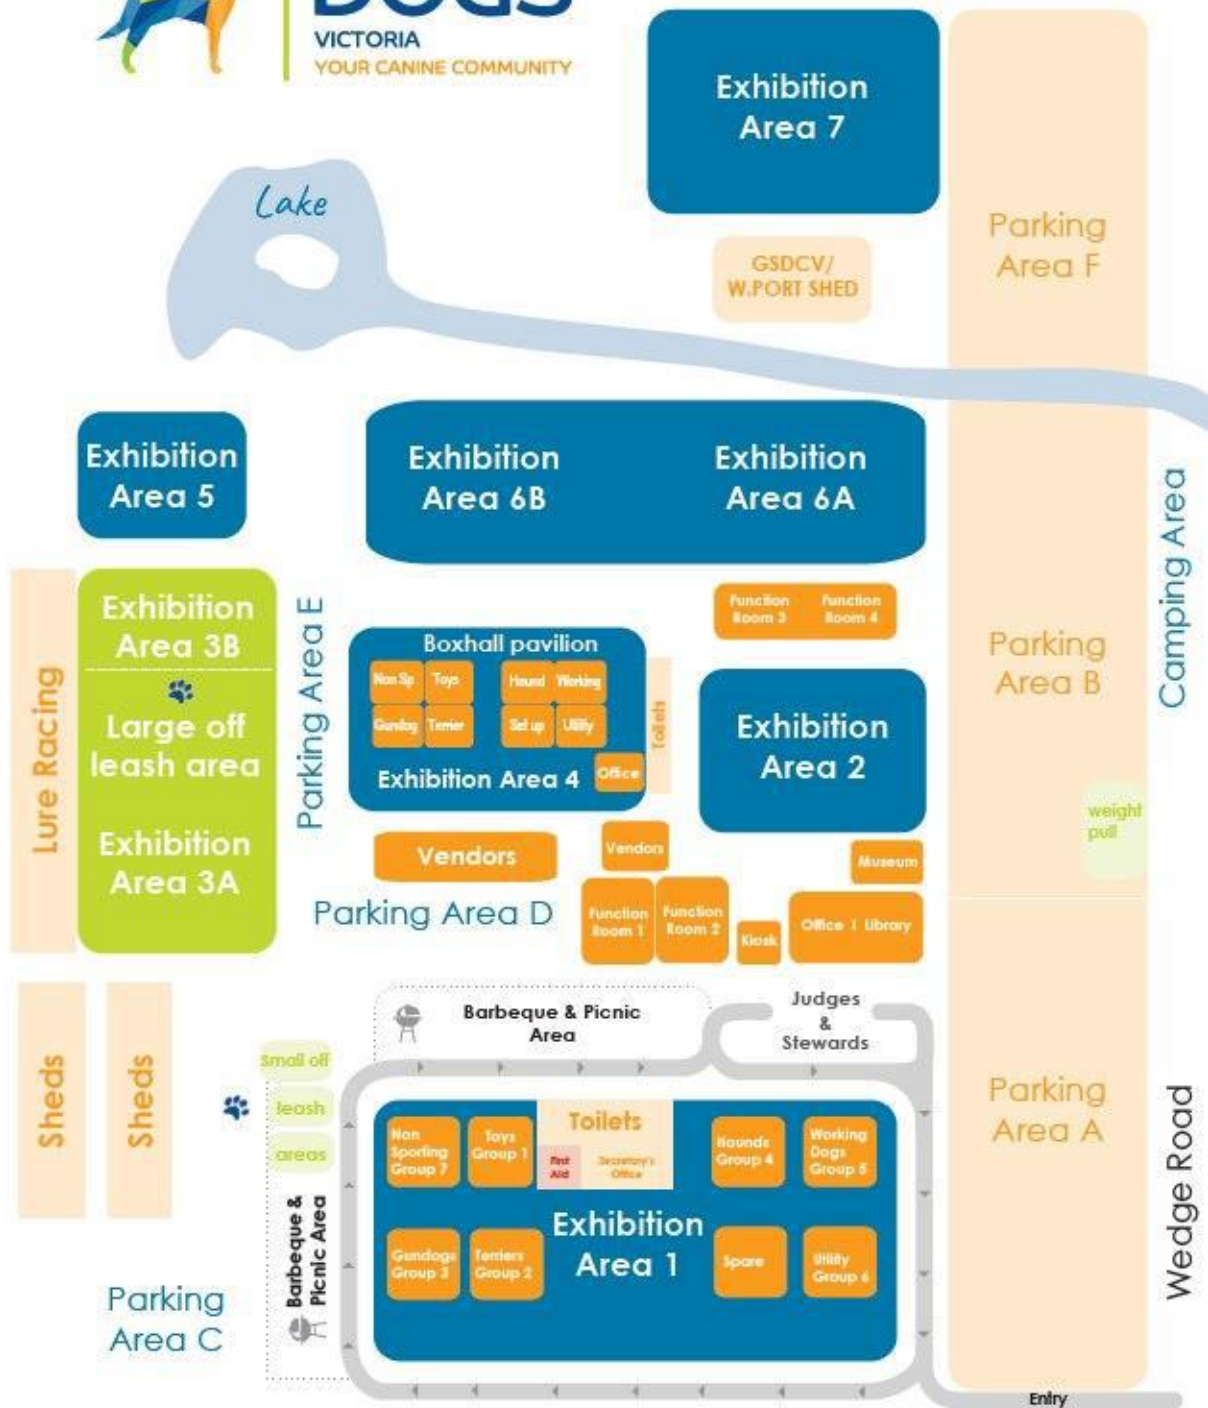

**DOGS**  
VICTORIA  
YOUR CANINE COMMUNITY

KCC Park, 655 Westernport Highway (Dandenong Hastings Road), Skye