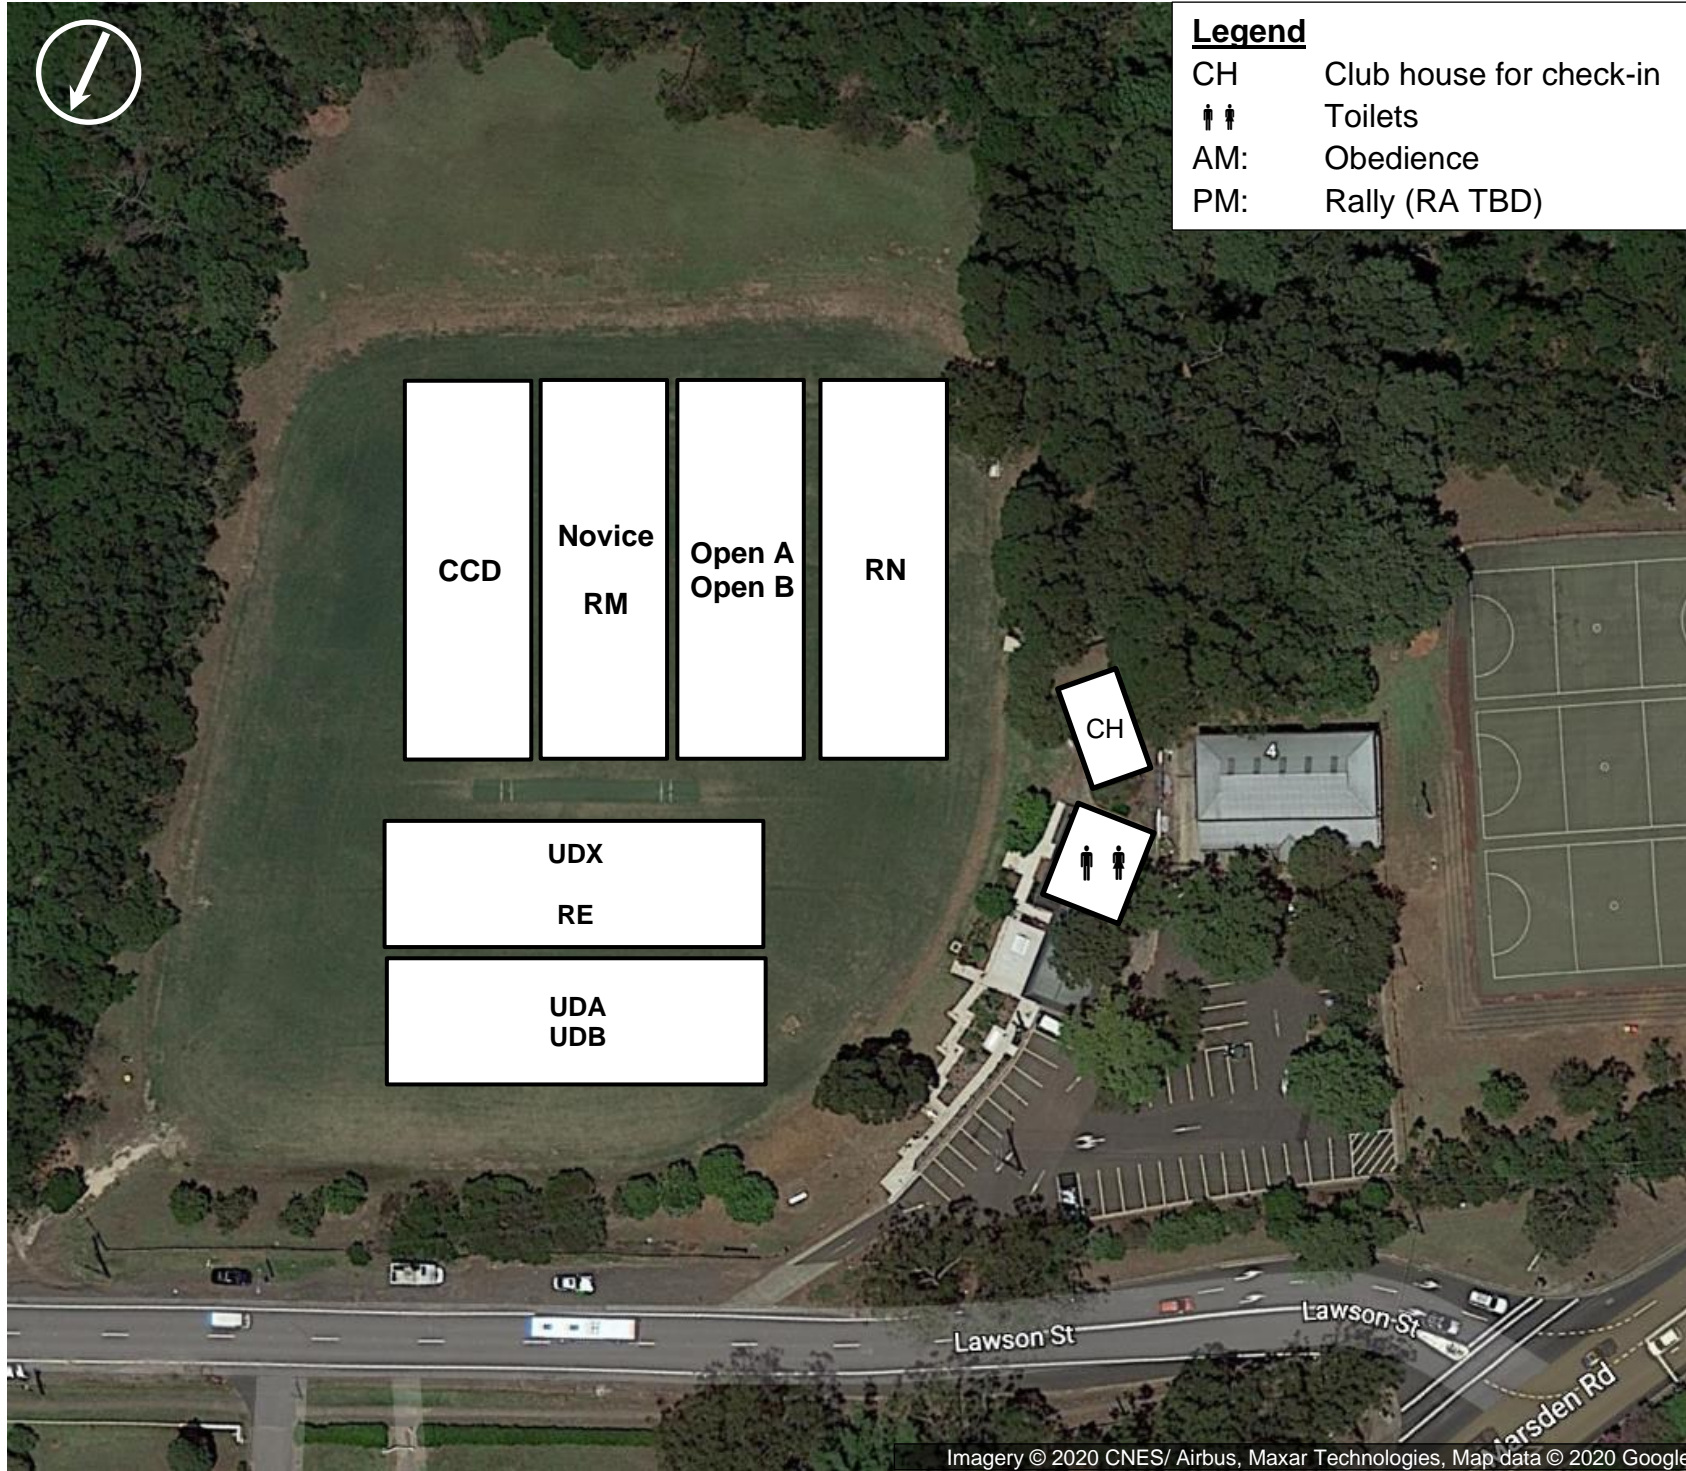

Legend

CH	Club house for check-in
♂ ♀	Toilets
AM:	Obedience
PM:	Rally (RA TBD)

CCD

Novice
RM

Open A
Open B

RN

UDX
RE

UDA
UDB

CH

Lawson St

Lawson St

Marsden Rd