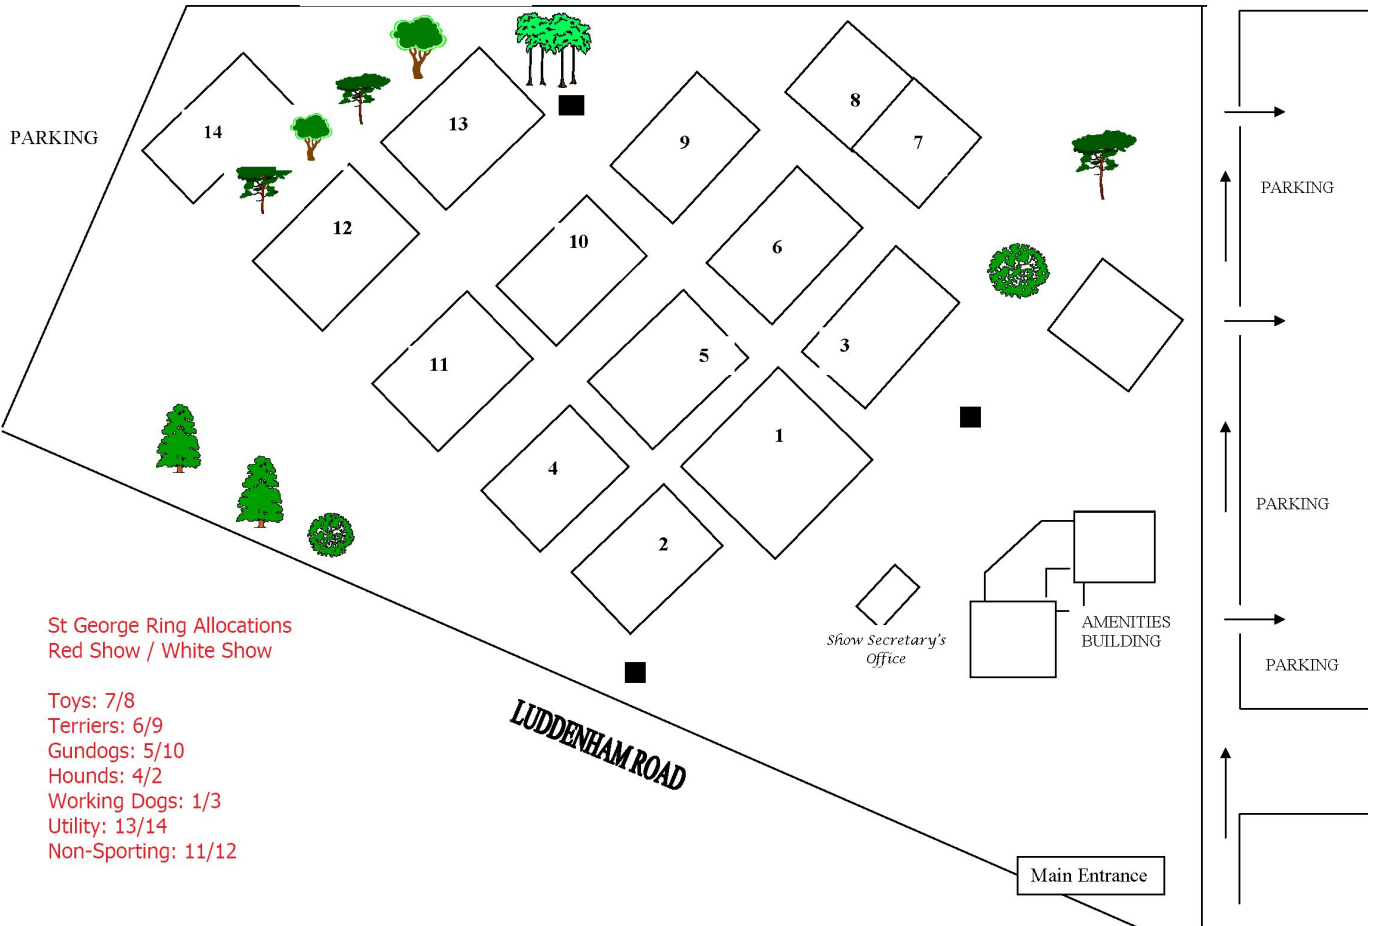

PARKING

ROTUNDA

St George Ring Allocations  
Red Show / White Show

- Toys: 7/8
- Terriers: 6/9
- Gundogs: 5/10
- Hounds: 4/2
- Working Dogs: 1/3
- Utility: 13/14
- Non-Sporting: 11/12