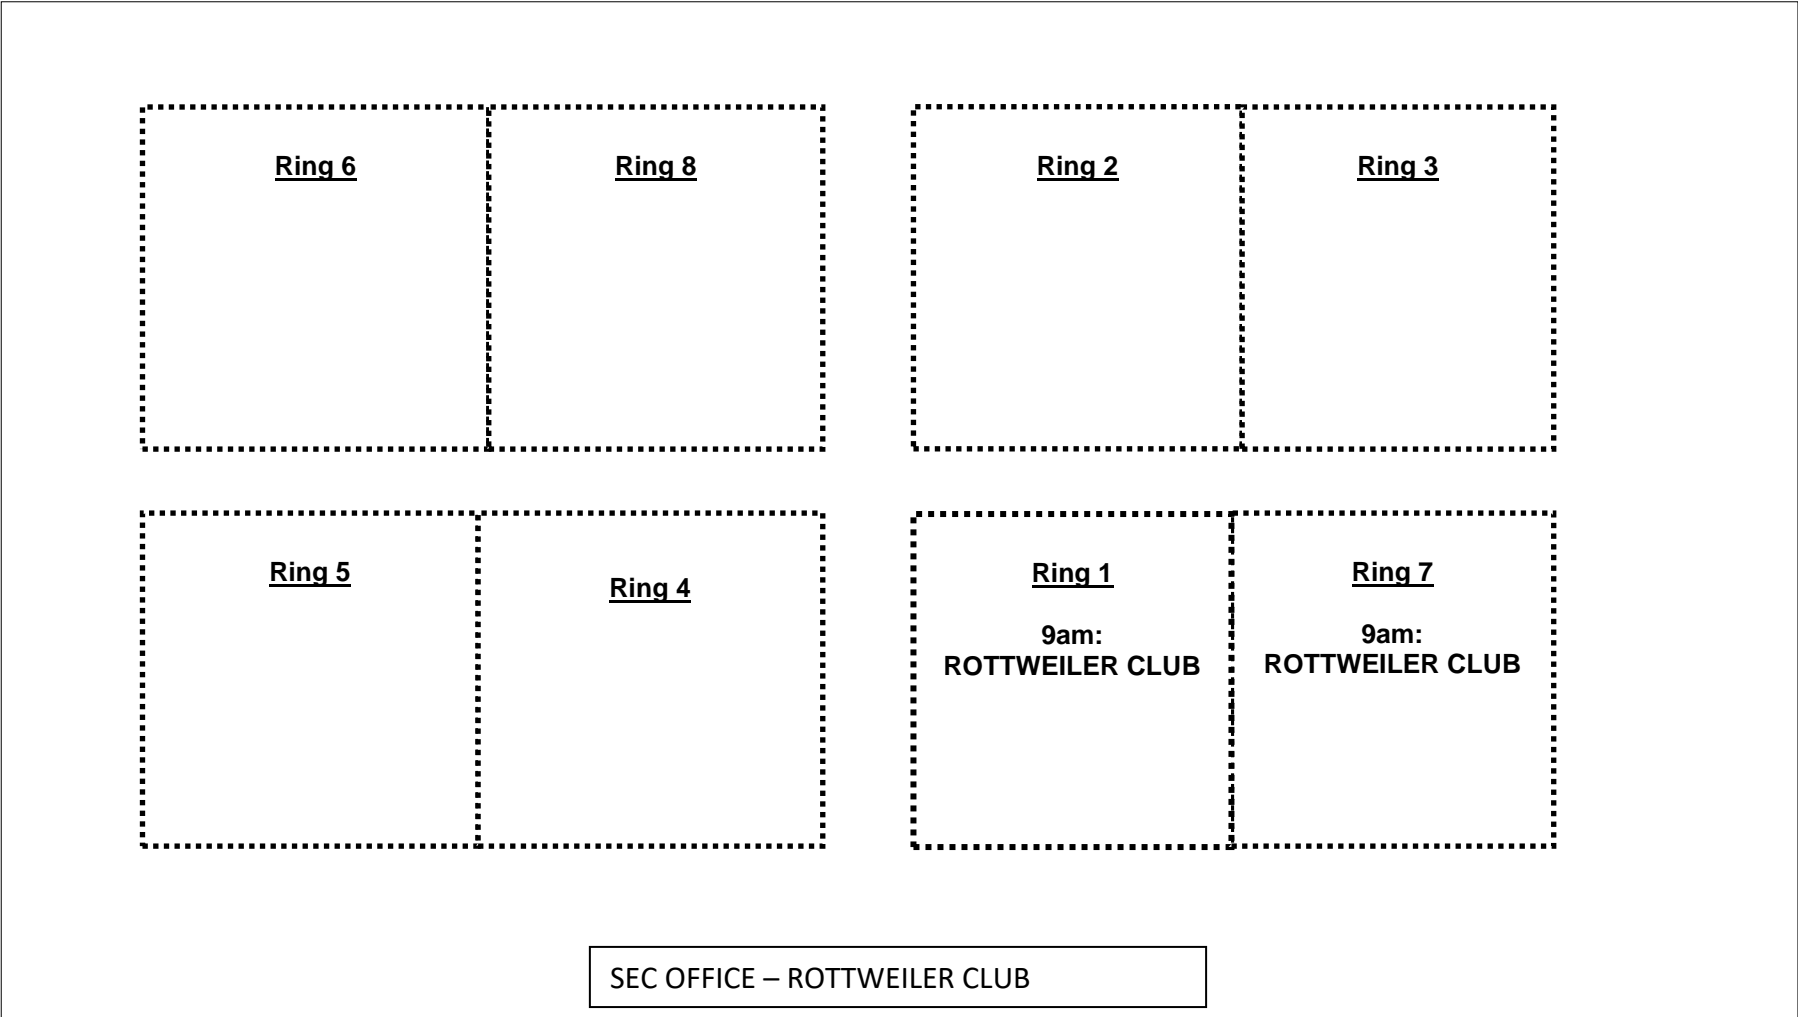

SATURDAY 29th OCTOBER 2022

KCC PARK EXHIBITION AREA 1 – OUTDOOR RING LAYOUT

SATURDAY 29th OCTOBER 2022

KCC PARK EXHIBITION AREA 4 - BOXHALL PAVILION RING LAYOUT

SUNDAY 30th OCTOBER 2022

KCC PARK EXHIBITION AREA 1 – OUTDOOR RING LAYOUT

SUNDAY 30th OCTOBER 2022

KCC PARK EXHIBITION AREA 4 - BOXHALL PAVILION RING LAYOUT