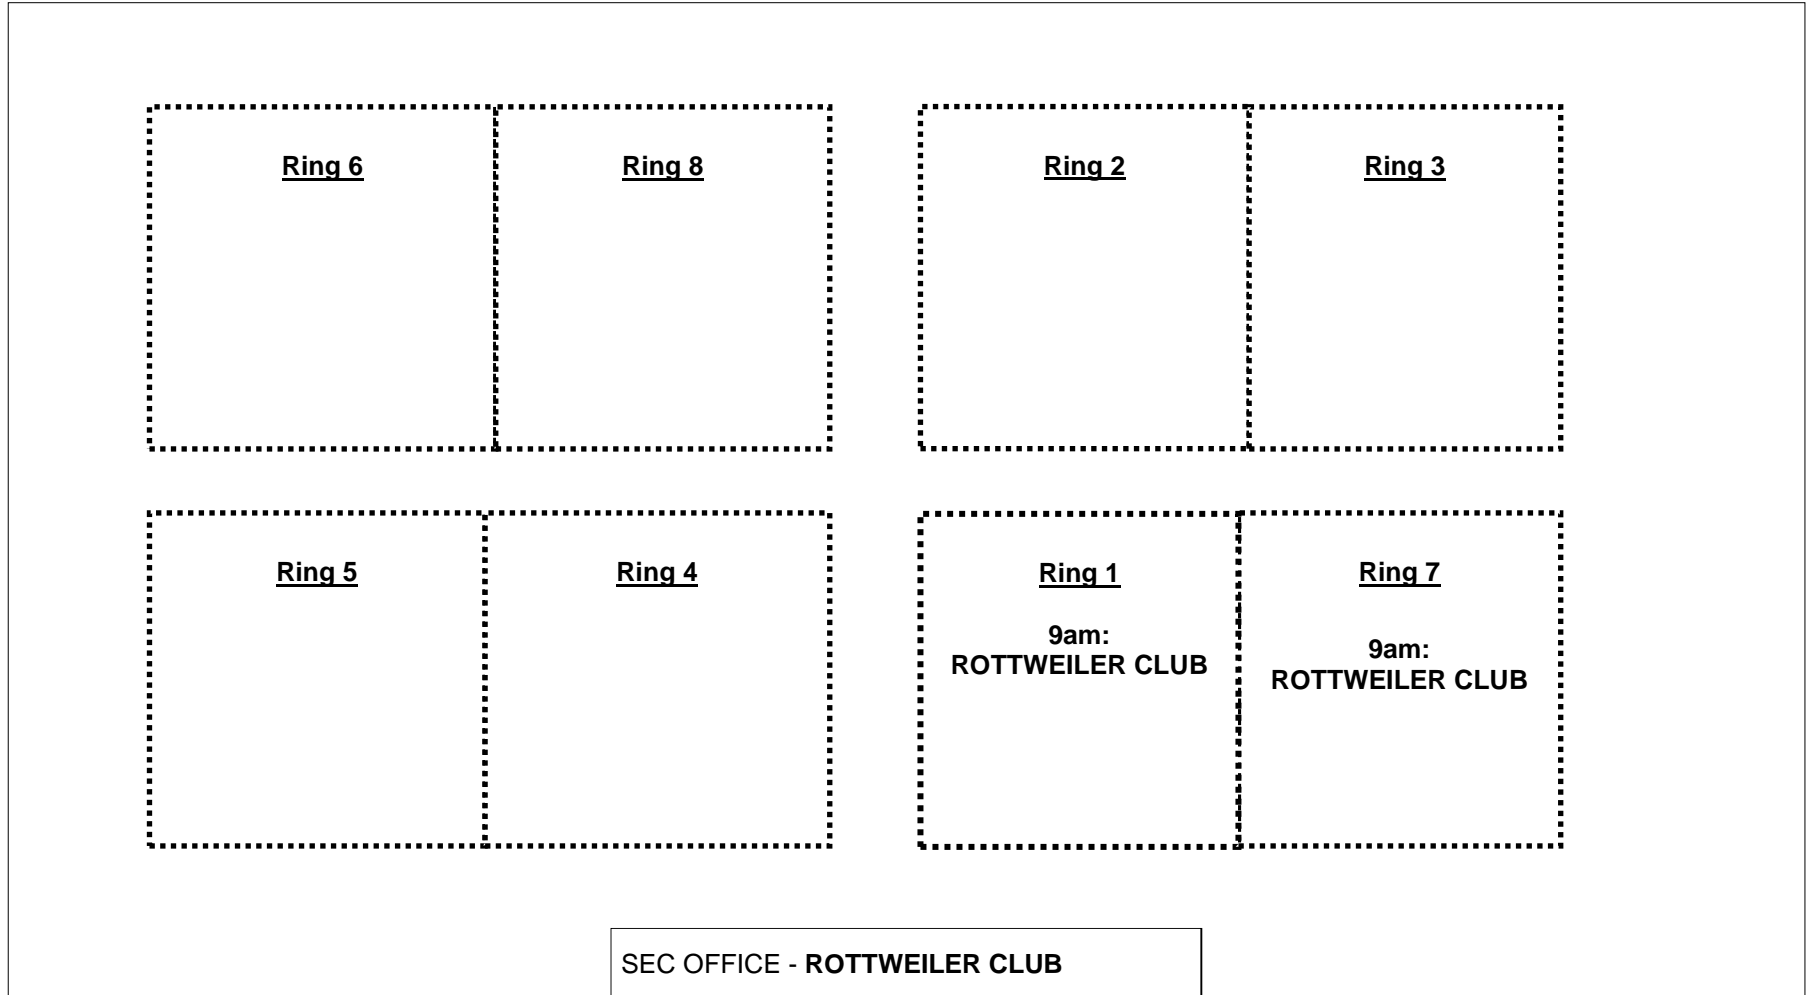

SATURDAY 29th OCTOBER 2022

KCC PARK EXHIBITION AREA 1 – OUTDOOR RING LAYOUT

SATURDAY 29th OCTOBER 2022

KCC PARK EXHIBITION AREA 4 - BOXHALL PAVILION RING LAYOUT

SUNDAY 30th OCTOBER 2022

KCC PARK EXHIBITION AREA 1 – OUTDOOR RING LAYOUT

SUNDAY 30th OCTOBER 2022

KCC PARK EXHIBITION AREA 4 - BOXHALL PAVILION RING LAYOUT