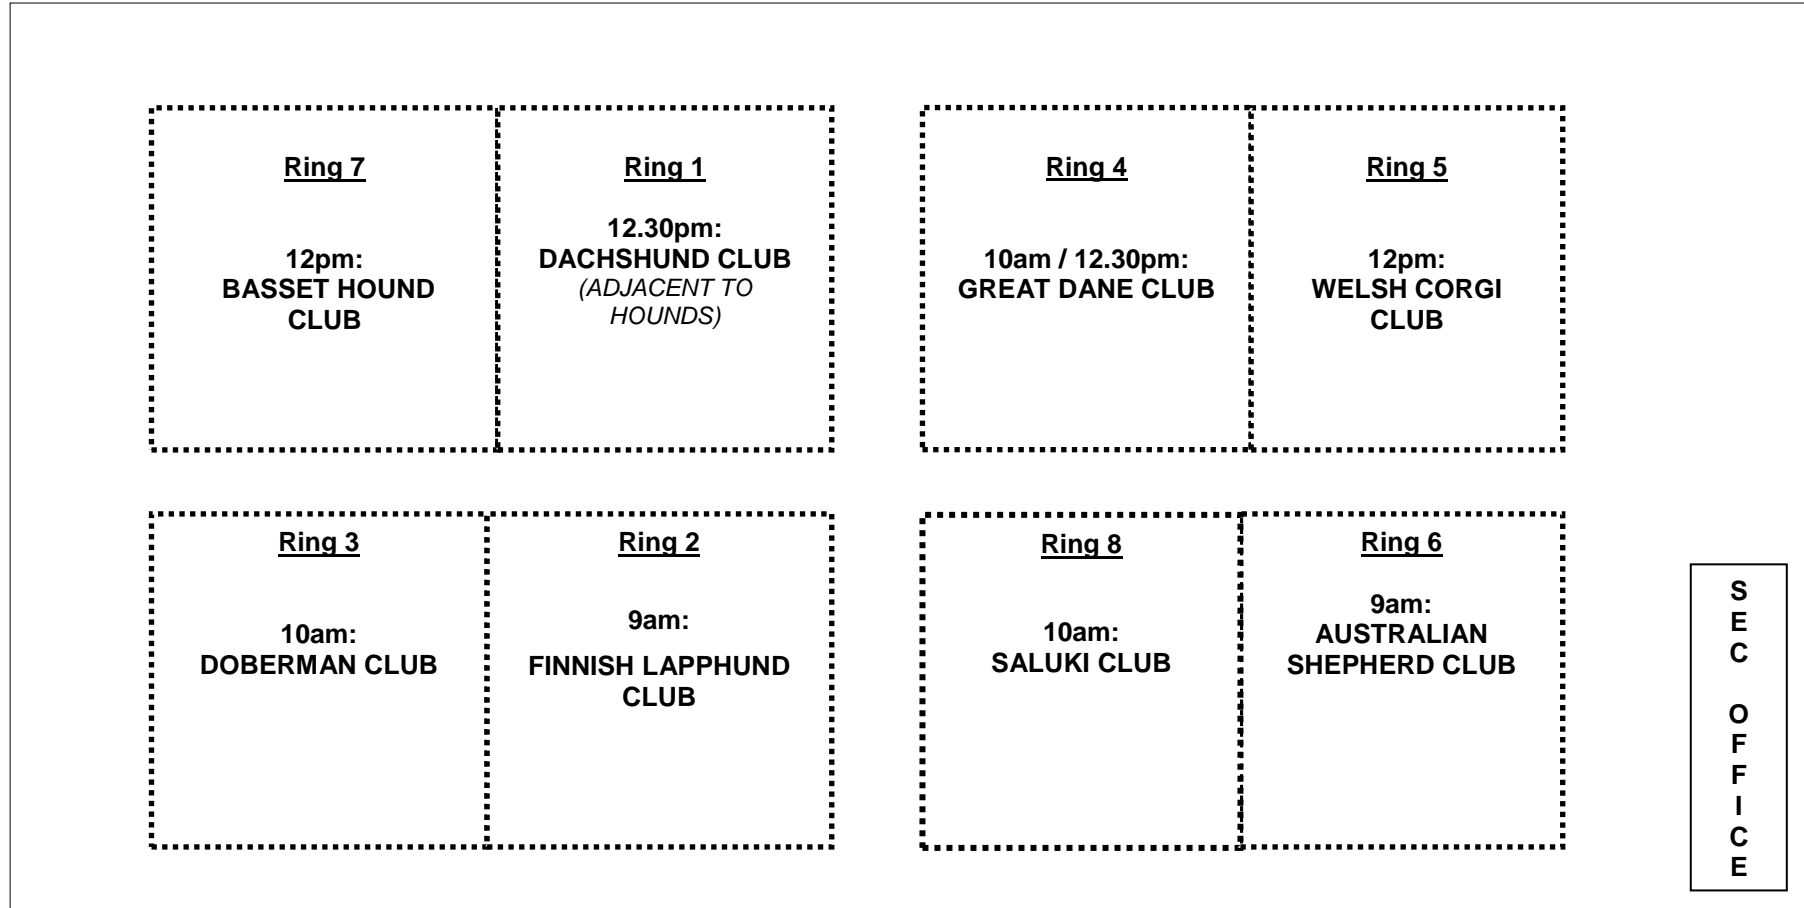

SATURDAY 29th OCTOBER 2022

KCC PARK EXHIBITION AREA 1 – OUTDOOR RING LAYOUT

SATURDAY 29th OCTOBER 2022

KCC PARK EXHIBITION AREA 4 - BOXHALL PAVILION RING LAYOUT

SUNDAY 30th OCTOBER 2022

KCC PARK EXHIBITION AREA 1 – OUTDOOR RING LAYOUT

SUNDAY 30th OCTOBER 2022

KCC PARK EXHIBITION AREA 4 - BOXHALL PAVILION RING LAYOUT