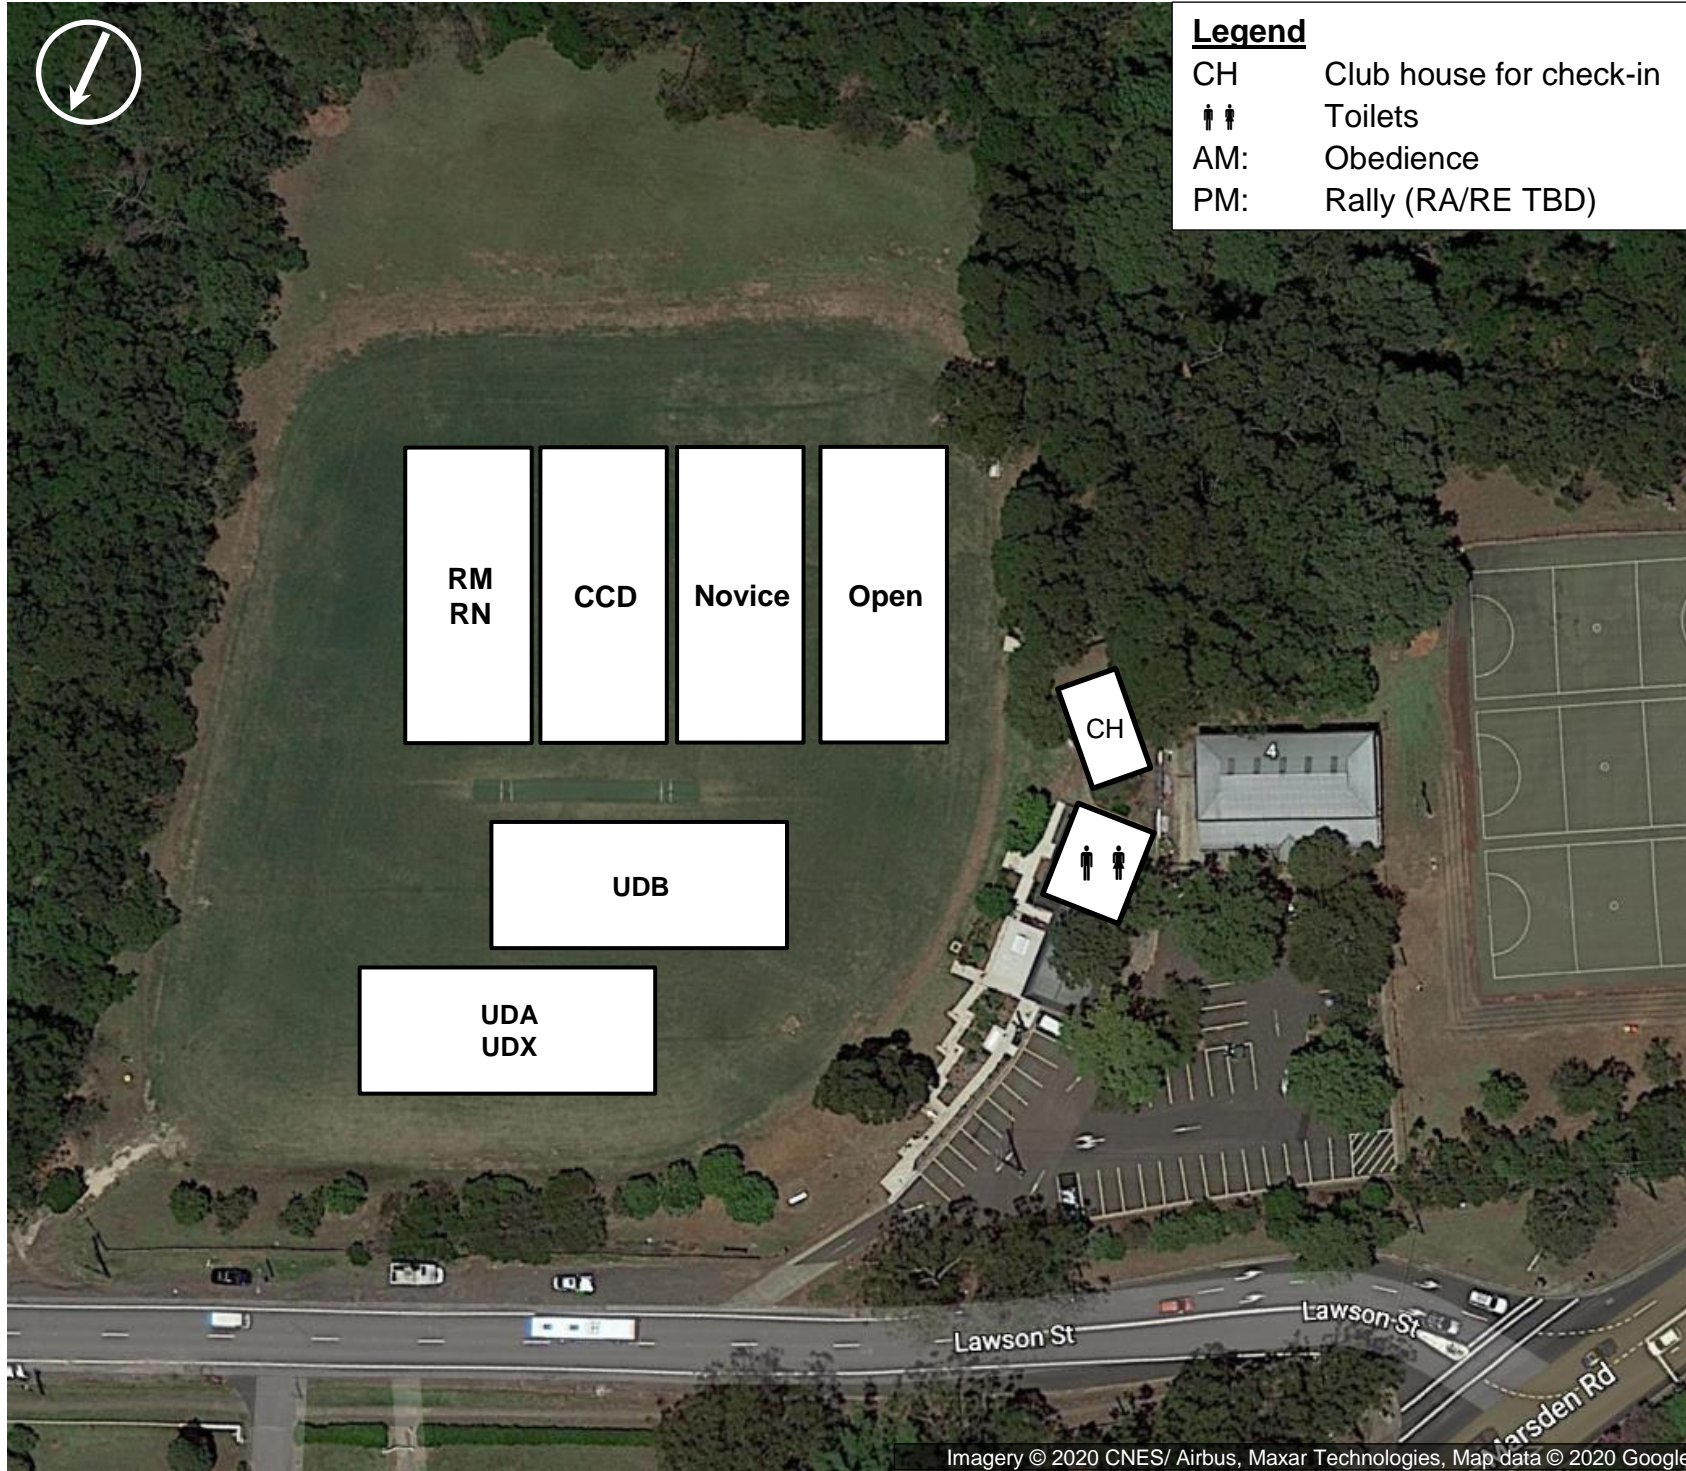

Legend

- CH Club house for check-in
- ♂ ♀ Toilets
- AM: Obedience
- PM: Rally (RA/RE TBD)

CCD		Mrs Pauline Hartwell (NSW)	
1	Mrs J Power Border Collie	JINGARA JORDAN D: Sharnimaine King Brown B: Girvanapark Sweet Georgiabrown	2100524554 B 2/07/2019 ☒ Multiple Entries
2	Nicole Keller Border Collie	AG CH 400 CYRILANN ROYAL FIRE OPAL RA ADM ADO JDM JD D: Sarasota Dapper N Daring B: Sarasota Tried For Ewe	2100339614 B 29/04/2011 ☒ Multiple Entries
3	Paul Li Border Collie	NAHROF DONT MESS WITH ME RN D: B:	2100553085 D 15/11/2020 ☒ Multiple Entries
4	Kim Godfrey Beagle	BRAYLODGE LUCIAS D: Ch.Redcap Semeru Boomerang (Imp Uk) B: Ch. Braylodge Charlotte (Ai)	9100010851 D 7/05/2016
5	Heather Hanly Cocker Spaniel	BOLWARRA MAN ABOUT TOWN RN D: Ch Bencleuch Breaking News (Imp Uk) B: Ch Bolwarra Smarty Pants	2100509050 D 28/10/2018
6	Nicole Hansbro Border Collie	LIFESONG DON'T CALL ME GARY D: In Full Flight To Oz Vom Windecker Land B: Lifesong Effervescent	4100333786LR D 24/02/2020
7	Miss Julianne James Shetland Sheepdog	WILSONIA WHY NOT GEORDIE TK.N RN D: Ch Wilsonia Why Not Me B: Wilsonia Wild Poppy	2100523883LR D 24/07/2019
8	Lei Xi Australian Shepherd	BLUEAMBLE MY MOTHERS EYES TK.S. D: Am.Gr Ch.Sup.Ch Copperridge's Under Surveillance (Imp Usa) B: Sup.Ch.Blueamble Putyour Red Dress On	2100539737LR D 16/01/2020
9	Mrs S Murphy German Shepherd Dog	SINGHA PANDORA (AI) RN D: Finch Von Loyola (Deu) B: Singha Impish Minx Cdx	2100535681 B 5/01/2020
10	Jitka(Kitty) Mulqueeny German Shepherd Dog	RIECHSTAG DAKOTA D: Rudy Van Haus Edmond B: Bhuachaille Risky Business	2100504604 B 11/09/2018
11	Maxwell Gowen German Shepherd Dog	UMBREWARRA ELECTRA D: Vonrhys Von Rhys Axel B: Umbrewarra Moon Struck	2100547735 B 25/07/2020
12	Miss H Ratcliff German Shepherd Dog	STORMNAK STORY AZ JC D: Django Vom Team Panoniansee B: Adjure Daphne	2100559888 B 12/01/2021
13	Crystal Chen & Kelly Godon-Hunt Sporting Register	OWECAROSE FUNKY FASHIONEESTA D: Brando Of Ice Wine B: Owecarose Captain Bennett	5100120163 B 24/08/2020
14	Ms L Bebington Associate Register	BEAR RN, TK.S D: B:	202604AR D 25/06/2016
15	Patricia Bradley Associate Register	DERRY D: B:	202731AR B 29/05/2019